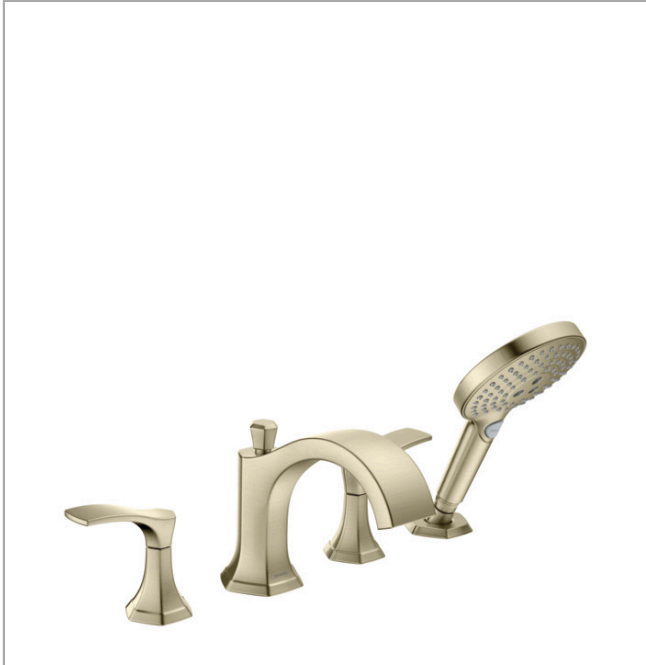

Locarno
4-Hole Roman Tub Set Trim with 1.75 GPM Handshower
 Finishes : **brushed nickel** Part no. : **04817820**

Description

Features

- Consists of: 4-Hole Roman tub filler trim, Handshower, Handshower hose, Handshower holder
- spray type hand shower: PowderRain, Rain, Whirl
- Flow: 6.0 GPM (22.7 L/Min)
- flow rate of hand shower at 3 bar: 1.75 GPM (6.6 L/Min)
- 90° ceramic valves
- diverter with automatic resetting
- Integrated double backflow prevention

Item details

List Price \$ 775.00

Compliance

Product image

Scale drawing