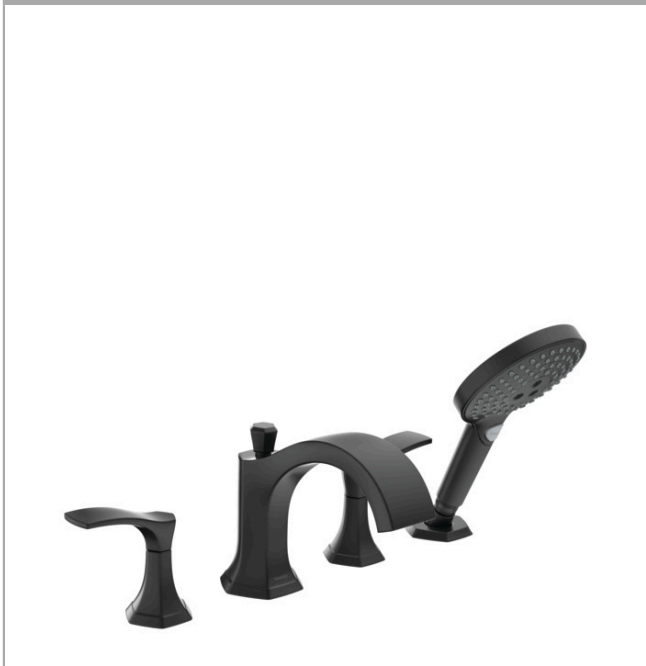

Locarno
4-Hole Roman Tub Set Trim with 1.75 GPM Handshower
Finishes : **matte black** Part no. : **04817670**

Description

Features

- Consists of: 4-Hole Roman tub filler trim, Handshower, Handshower hose, Handshower holder
- spray type hand shower: PowderRain, Rain, Whirl
- Flow: 6.0 GPM (22.7 L/Min)
- flow rate of hand shower at 3 bar: 1.75 GPM (6.6 L/Min)
- 90° ceramic valves
- diverter with automatic resetting
- Integrated double backflow prevention

Item details

List Price $ 775.00

Compliance

Product image