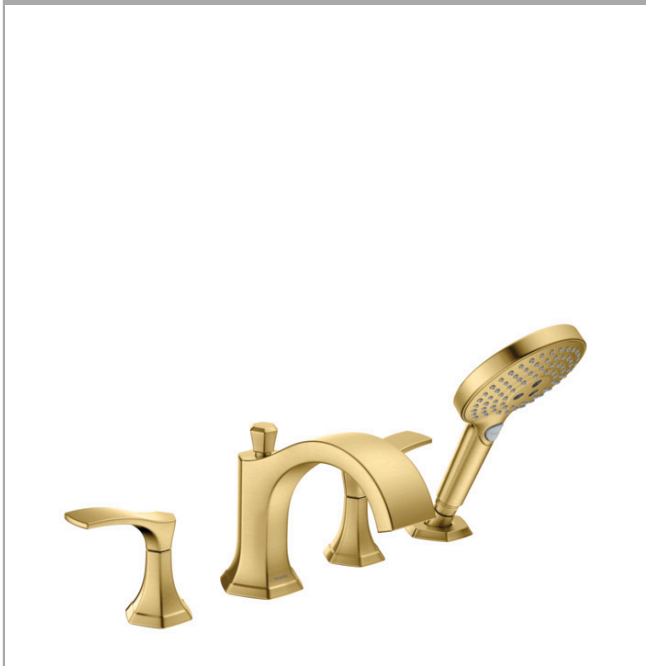

Locarno
4-Hole Roman Tub Set Trim with 1.75 GPM Handshower
Finishes : **brushed gold optic** Part no. : **04817250**

Description

Features

- Consists of: 4-Hole Roman tub filler trim, Handshower, Handshower hose, Handshower holder
- spray type hand shower: PowderRain, Rain, Whirl
- Flow: 6.0 GPM (22.7 L/Min)
- flow rate of hand shower at 3 bar: 1.75 GPM (6.6 L/Min)
- 90° ceramic valves
- diverter with automatic resetting
- Integrated double backflow prevention

Item details

List Price $ 775.00

Compliance

Product image