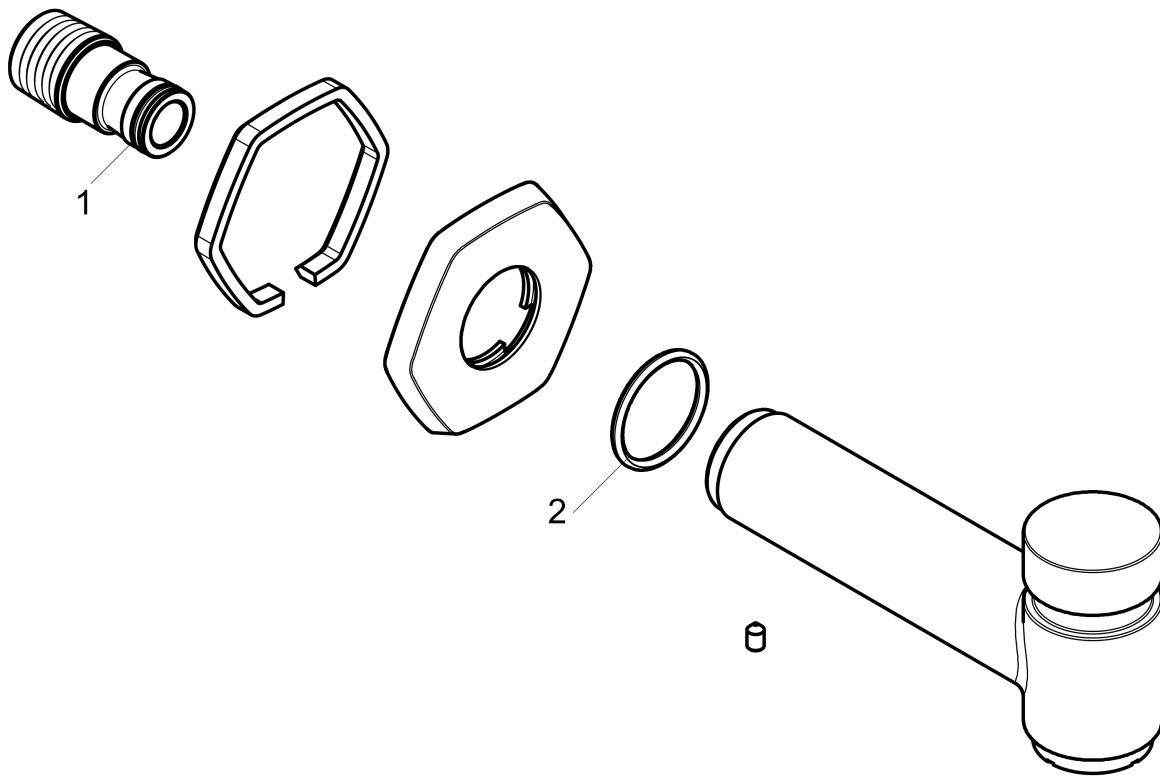

Locarno

Tub Spout with Diverter

Finishes : **chrome** Part no. : **04815000**

Description

Features

- solid Brass
- Includes: 1/2" female and 3/4" male adaptor

Item details

List Price \$ 230.00

Compliance

Product image

Scale drawing

Locarno

Tub Spout with Diverter

Finishes : **chrome** Part no. : **04815000**

Exploded drawing

Year of production: >02/21

Locarno

Tub Spout with Diverter

Finishes : **chrome** Part no. : **04815000**

Spare parts list

Year of production: >02/21

| Pos. | Description | Part no. | Price | PU |
|------|---------------|----------|-------|----|
| 1 | O-ring 16x2,5 | 98134000 | - | 1 |
| 2 | O-Ring 32x3 | 98051000 | - | 1 |