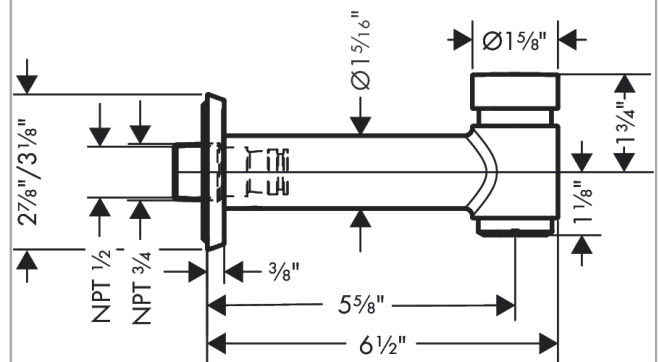

Locarno

Tub Spout with Diverter

Finishes : **chrome** Part no. : **04815000**

Description

Features

- solid Brass
- Includes: 1/2" female and 3/4" male adaptor

Item details

List Price \$ 230.00

Compliance

Product image

Scale drawing

Locarno

Tub Spout with Diverter

Finishes : **chrome** Part no. : **04815000**

Exploded drawing

Year of production: >02/21

Locarno

Tub Spout with Diverter

Finishes : **chrome** Part no. : **04815000**

Spare parts list

Year of production: >02/21

| Pos. | Description | Part no. | Price | PU |
|------|---------------|----------|-------|----|
| 1 | O-ring 16x2,5 | 98134000 | - | 1 |
| 2 | O-Ring 32x3 | 98051000 | - | 1 |