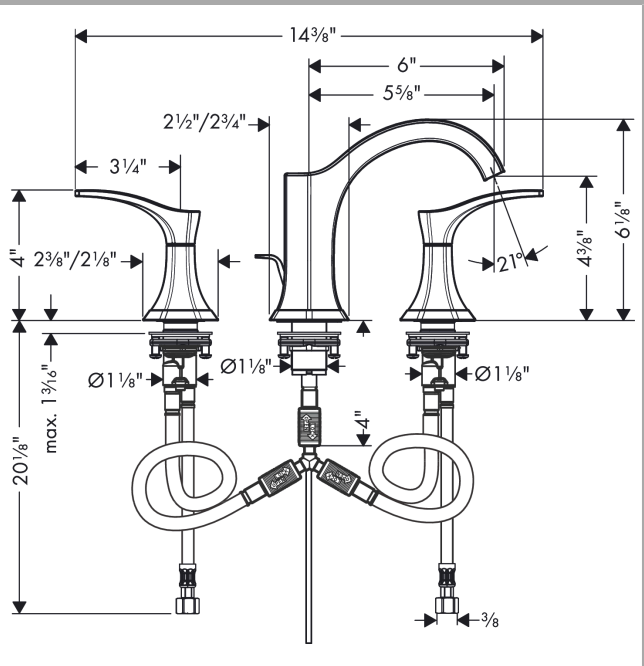

**Locarno**

**Widespread Faucet with Pop-Up Drain, 1.2 GPM**

Finishes : **chrome** Part no. : **04813000**

**Description**

**Features**

- Consists of: Pop-up assembly
- Spray modes: Laminar spray
- Flow: 1.2 GPM (4.5 L/Min)
- 90° ceramic valves
- Includes pop-up drain

**Item details**

List Price \$ 570.00

**Technology**

**Compliance**

**Product image**

**Scale drawing**

**Locarno**  
**Widespread Faucet with Pop-Up Drain, 1.2 GPM**  
 Finishes : **chrome**    Part no. : **04813000**

### Widespread Faucet with Pop-Up Drain, 1.2 GPM

Finishes : **chrome** Part no. : **04813000**

#### Spare parts list

Year of production: >02/21

Pos.	Description	Part no.	Price	PU
1	spout cpl.	93924000	-	1
2	spray former	93085001	-	1
3	null	92913000	-	1
4	O-ring 8x1,75	97827000	-	1
5	null	92909000	-	1
6	lever collar	97548000	-	1
7	hose connection angel	92905000	-	1
8	pull rod	96657000	-	1
9	handle	93922000	-	1
10	escutcheon for handle	93923000	-	1
11	handle fixing set	98932000	-	1
12	shut off unit right closing	98817001	-	1
13	shut off unit left closing	95366001	-	1
14	null	92907000	-	1
15	null	92914000	-	1
16	connection hose 18½" M8x0,75 3/8"	96321001	-	1
17	O-ring 7x1,5	98422000	-	1
a	pop up waste	88509000	-	1