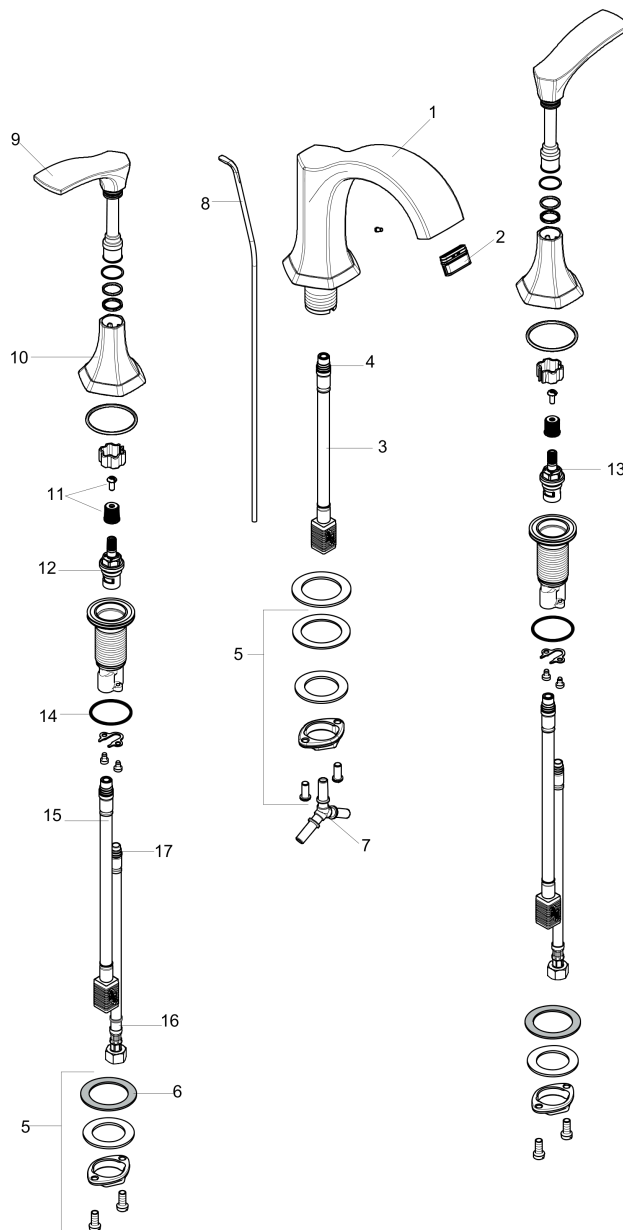

Locarno
Widespread Faucet with Pop-Up Drain, 1.2 GPM
Finishes : **chrome**   Part no. : **04813000**

Exploded drawing

Year of production: >02/21

Locarno

Widespread Faucet with Pop-Up Drain, 1.2 GPM

Finishes : **chrome** Part no. : **04813000**

Spare parts list

Year of production: >02/21

Pos.	Description	Part no.	Price	PU
1	spout cpl.	93924000	-	1
2	spray former	93085001	-	1
3	null	92913000	-	1
4	O-ring 8x1,75	97827000	-	1
5	null	92909000	-	1
6	lever collar	97548000	-	1
7	hose connection angel	92905000	-	1
8	pull rod	96657000	-	1
9	handle	93922000	-	1
10	escutcheon for handle	93923000	-	1
11	handle fixing set	98932000	-	1
12	shut off unit right closing	98817001	-	1
13	shut off unit left closing	95366001	-	1
14	null	92907000	-	1
15	null	92914000	-	1
16	connection hose 18½" M8x0,75 3/8"	96321001	-	1
17	O-ring 7x1,5	98422000	-	1
a	pop up waste	88509000	-	1