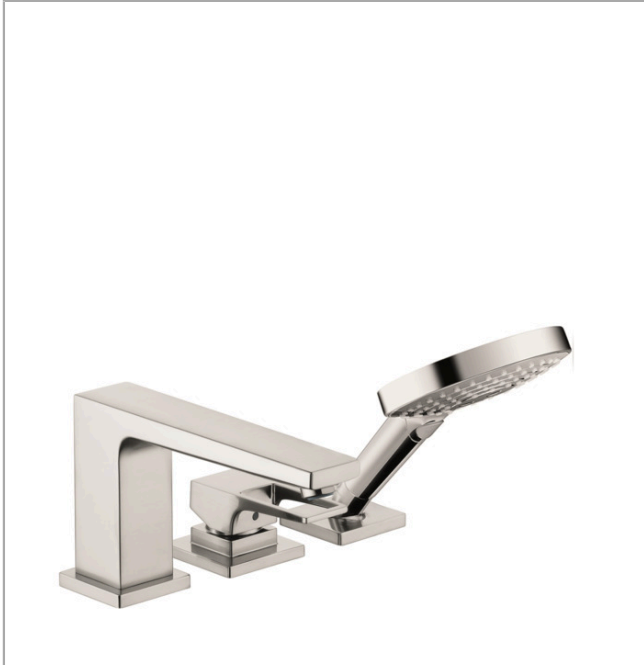

Metropol
3-Hole Roman Tub Set Trim with Loop Handle and 1.75 GPM Handshower
 Finishes : **brushed nickel** Part no. : **74554821**

Description

Features

- Flow: 5.81 GPM (22 L/Min)
- flow rate of hand shower at 3 bar: 1.75 GPM (6.6 L/Min)
- Ceramic cartridge
- Integrated double backflow prevention

Item details

List Price \$ 988.00

Technology

Compliance

Product image

Scale drawing

Metropol

3-Hole Roman Tub Set Trim with Loop Handle and 1.75 GPM Handshower

Finishes : **brushed nickel** Part no. : **74554821**

Exploded drawing

Year of production: >07/18

Metropol

3-Hole Roman Tub Set Trim with Loop Handle and 1.75 GPM Handshower

Finishes : **brushed nickel** Part no. : **74554821**