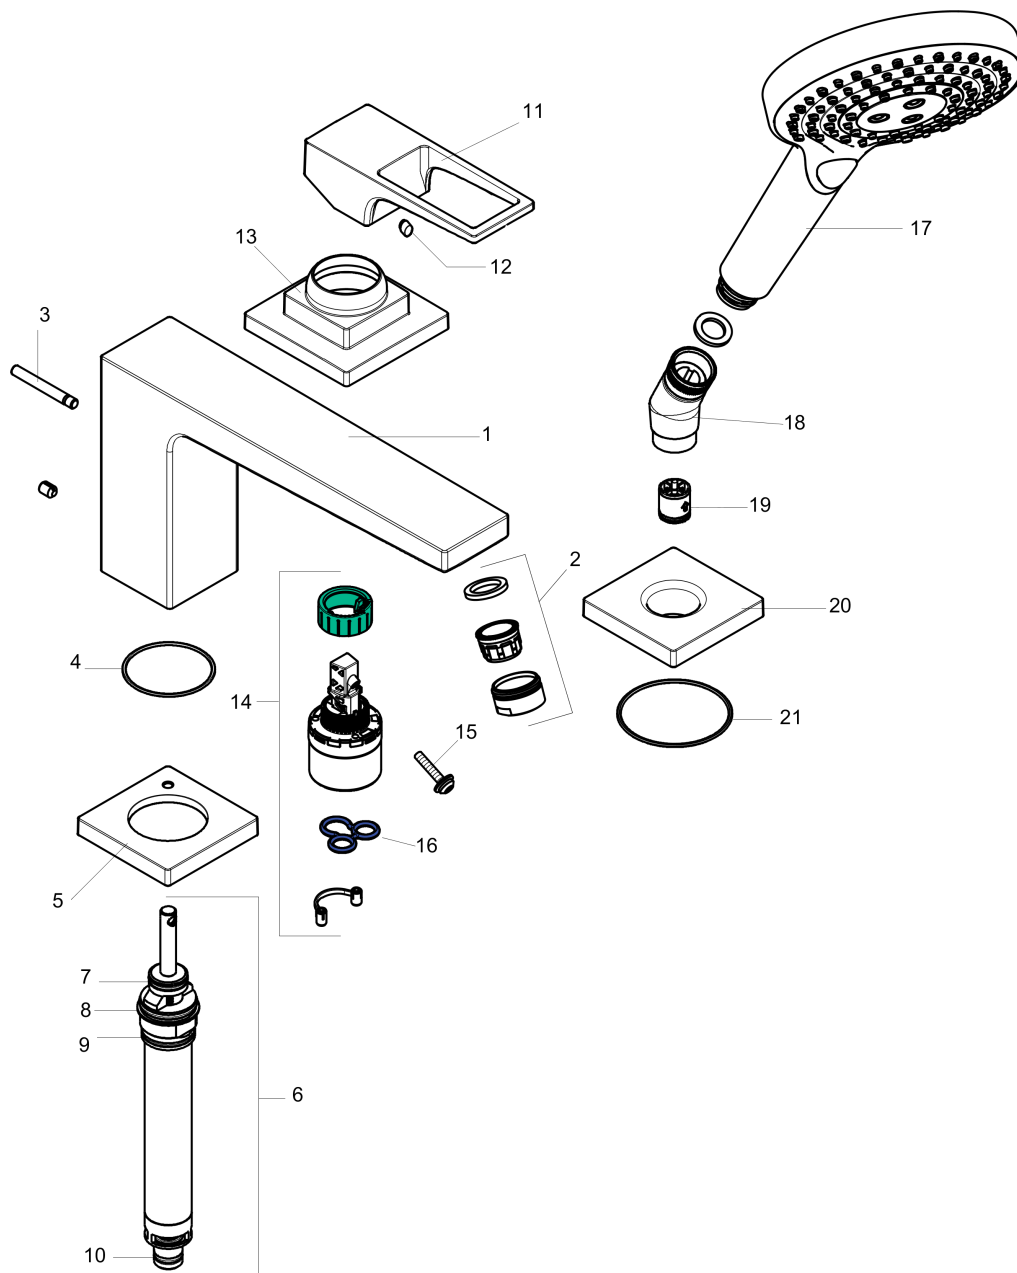

Metropol
3-Hole Roman Tub Set Trim with Loop Handle and 1.75 GPM Handshower
 Finishes : **brushed nickel** Part no. : **74554821**

Description

Features

- Flow: 5.81 GPM (22 L/Min)
- flow rate of hand shower at 3 bar: 1.75 GPM (6.6 L/Min)
- Ceramic cartridge
- Integrated double backflow prevention

Item details

List Price \$ 988.00

Technology

Compliance

Product image

Scale drawing

Metropol

3-Hole Roman Tub Set Trim with Loop Handle and 1.75 GPM Handshower

Finishes : **brushed nickel** Part no. : **74554821**

Exploded drawing

Year of production: >07/18

Metropol

3-Hole Roman Tub Set Trim with Loop Handle and 1.75 GPM Handshower

Finishes : **brushed nickel** Part no. : **74554821**

Spare parts list

Year of production: >07/18

Pos.	Description	Part no.	Price	PU
1	spout cpl.	93151820	-	1
2	aerator M24x1 (30 l/min)	96512820	-	1
3	handle	93076820	-	1
4	diverter knob	98707820	-	1
5	O-ring 41x1,5	98168000	-	1
6	escutcheon for spout	93152820	-	1
7	selector assy	96775000	-	1
8	O-Ring 14x2,5	98189000	-	1
9	O-Ring 23x2,5	98183000	-	1
10	O-Ring 22x2	98185000	-	1
11	O-ring 9x2,5	98217000	-	1
12	screw cover	96338000	-	1
13	escutcheon	93138820	-	1
14	cartridge, assy	92730000	-	1
15	locking screw for handle	95140000	-	1
16	seal	95008000	-	1
17	handshower	26036821	-	1
18	shower holder	28071820	-	1
19	set of non return valves DW 15	94074000	-	1
20	escutcheon for shower holder	93153820	-	1
21	O-ring 56x2	98468000	-	1