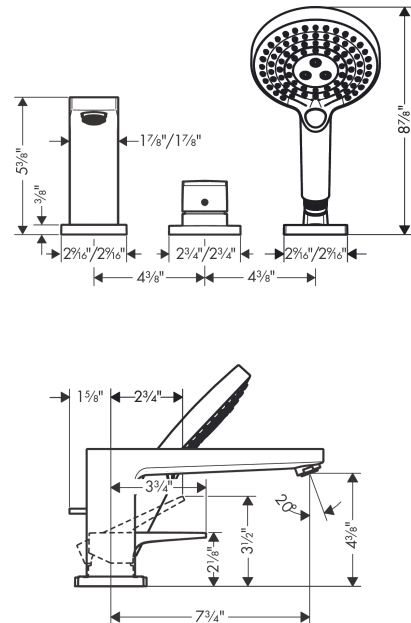

Metropol
3-Hole Roman Tub Set Trim with Loop Handle and 1.75 GPM Handshower
 Finishes : **brushed nickel** Part no. : **74554821**

Description

Features

- Flow: 5.81 GPM (22 L/Min)
- flow rate of hand shower at 3 bar: 1.75 GPM (6.6 L/Min)
- Ceramic cartridge
- Integrated double backflow prevention

Item details

List Price \$ 988.00

Technology

Compliance

Product image

Scale drawing

Metropol

3-Hole Roman Tub Set Trim with Loop Handle and 1.75 GPM Handshower

Finishes : **brushed nickel** Part no. : **74554821**

Exploded drawing

Year of production: >07/18

Metropol

3-Hole Roman Tub Set Trim with Loop Handle and 1.75 GPM Handshower

Finishes : **brushed nickel** Part no. : **74554821**

Spare parts list

Year of production: >07/18

Pos.	Description	Part no.	Price	PU
1	spout cpl.	93151820	-	1
2	aerator M24x1 (30 l/min)	96512820	-	1
3	handle	93076820	-	1
4	diverter knob	98707820	-	1
5	O-ring 41x1,5	98168000	-	1
6	escutcheon for spout	93152820	-	1
7	selector assy	96775000	-	1
8	O-Ring 14x2,5	98189000	-	1
9	O-Ring 23x2,5	98183000	-	1
10	O-Ring 22x2	98185000	-	1
11	O-ring 9x2,5	98217000	-	1
12	screw cover	96338000	-	1
13	escutcheon	93138820	-	1
14	cartridge, assy	92730000	-	1
15	locking screw for handle	95140000	-	1
16	seal	95008000	-	1
17	handshower	26036821	-	1
18	shower holder	28071820	-	1
19	set of non return valves DW 15	94074000	-	1
20	escutcheon for shower holder	93153820	-	1
21	O-ring 56x2	98468000	-	1