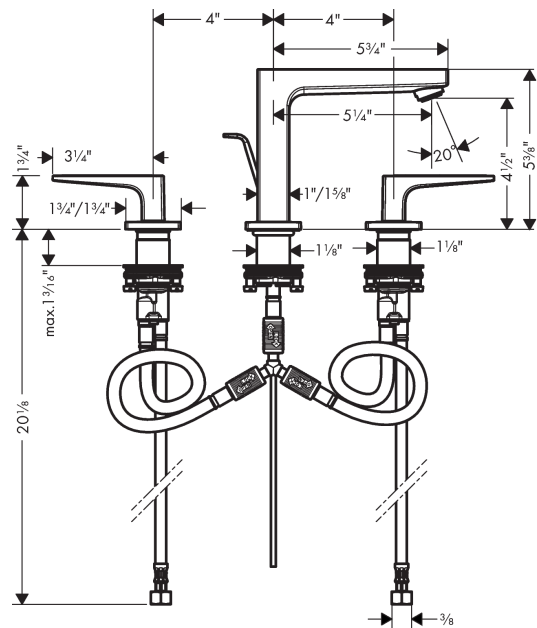

Metropol
Widespread Faucet 110 with Loop Handles and Pop-Up Drain, 1.2 GPM
 Finishes : **chrome** Part no. : **74516001**

Description

Features

- Aerated spray
- Flow: 1.2 GPM (4.5 L/Min)
- 90° ceramic valves
- Includes pop-up drain

Item details

List Price \$ 690.00

Technology

Compliance

Product image

Scale drawing

Metropol

Widespread Faucet 110 with Loop Handles and Pop-Up Drain, 1.2 GPM

Finishes : **chrome** Part no. : **74516001**

Exploded drawing

Year of production: >01/18

Metropol

Widespread Faucet 110 with Loop Handles and Pop-Up Drain, 1.2 GPM

Finishes : **chrome** Part no. : **74516001**

Spare parts list

Year of production: >01/18

Pos.	Description	Part no.	Price	PU
1	spout 110 mm	93021000	-	1
2	aerator M24x1 (4,5 l/min)	93202000	-	1
3	service tool	95661000	-	1
4	O-ring 21x1,5	98219000	-	1
5	escutcheon for spout	92906000	-	1
6	flat seal	98749000	-	1
7	O-ring 26x4	92191000	-	1
8	connection hose 200 mm M10x1	92913000	-	1
9	O-ring 8x1,75	97827000	-	1
10	fixing set (Ø 28)	92909000	-	1
11	lever collar	97548000	-	1
12	hose connection angel	92905000	-	1
13	handle for hot water	92918000	-	1
14	handle for cold water	92919000	-	1
15	O-Ring 14x1,5	98201000	-	1
16	escutcheon	92915000	-	1
17	handle fixing set	98932000	-	1
18	shut off unit right closing	98817001	-	1
19	shut off unit left closing	95366001	-	1
20	O-ring 33x2,5	92907000	-	1
21	connection hose 400 mm M10x1	92914000	-	1
22	connection hose 18½" M8x0,75 3/8"	96321001	-	1
23	pull rod	96657000	-	1
a	pop up waste	88509000	-	1