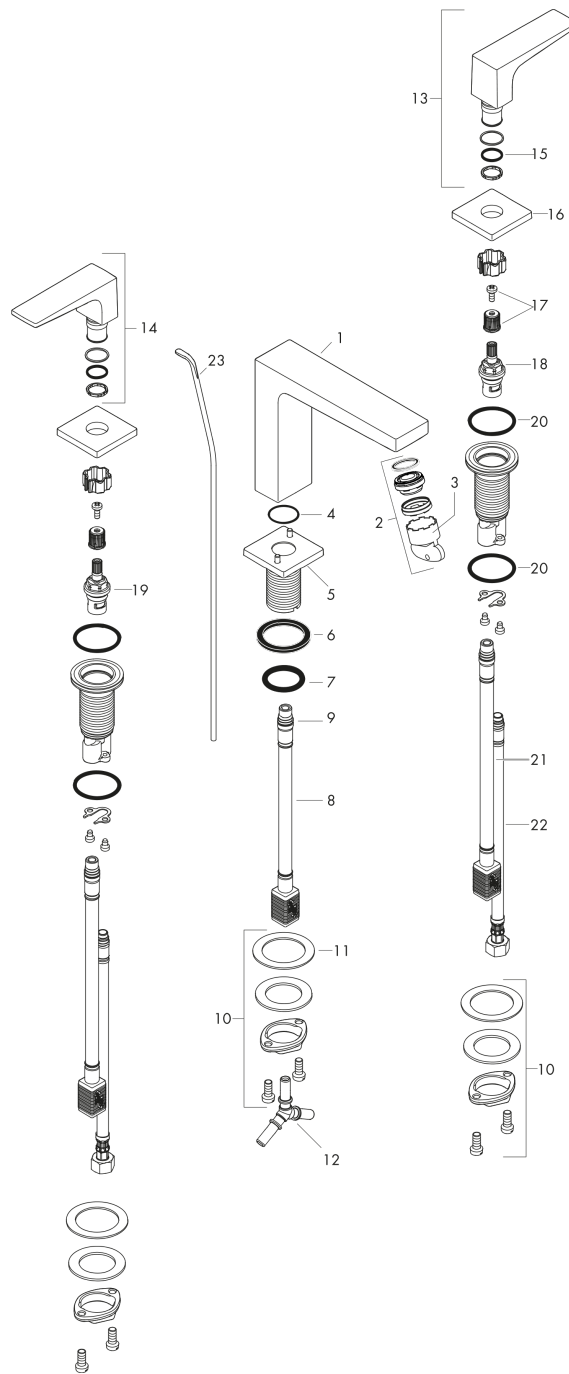

Metropol
Widespread Faucet 110 with Loop Handles and Pop-Up Drain, 1.2 GPM
 Finishes : **chrome** Part no. : **74516001**

Description

Features

- Aerated spray
- Flow: 1.2 GPM (4.5 L/Min)
- 90° ceramic valves
- Includes pop-up drain

Item details

List Price \$ 690.00

Technology

Compliance

Product image

Scale drawing

Metropol

Widespread Faucet 110 with Loop Handles and Pop-Up Drain, 1.2 GPM

Finishes : **chrome** Part no. : **74516001**

Exploded drawing

Year of production: >01/18

Metropol

Widespread Faucet 110 with Loop Handles and Pop-Up Drain, 1.2 GPM

Finishes : **chrome** Part no. : **74516001**

Spare parts list

Year of production: >01/18

Pos.	Description	Part no.	Price	PU
1	spout 110 mm	93021000	-	1
2	aerator M24x1 (4,5 l/min)	93202000	-	1
3	service tool	95661000	-	1
4	O-ring 21x1,5	98219000	-	1
5	escutcheon for spout	92906000	-	1
6	flat seal	98749000	-	1
7	O-ring 26x4	92191000	-	1
8	connection hose 200 mm M10x1	92913000	-	1
9	O-ring 8x1,75	97827000	-	1
10	fixing set (Ø 28)	92909000	-	1
11	lever collar	97548000	-	1
12	hose connection angel	92905000	-	1
13	handle for hot water	92918000	-	1
14	handle for cold water	92919000	-	1
15	O-Ring 14x1,5	98201000	-	1
16	escutcheon	92915000	-	1
17	handle fixing set	98932000	-	1
18	shut off unit right closing	98817001	-	1
19	shut off unit left closing	95366001	-	1
20	O-ring 33x2,5	92907000	-	1
21	connection hose 400 mm M10x1	92914000	-	1
22	connection hose 18½" M8x0,75 3/8"	96321001	-	1
23	pull rod	96657000	-	1
a	pop up waste	88509000	-	1