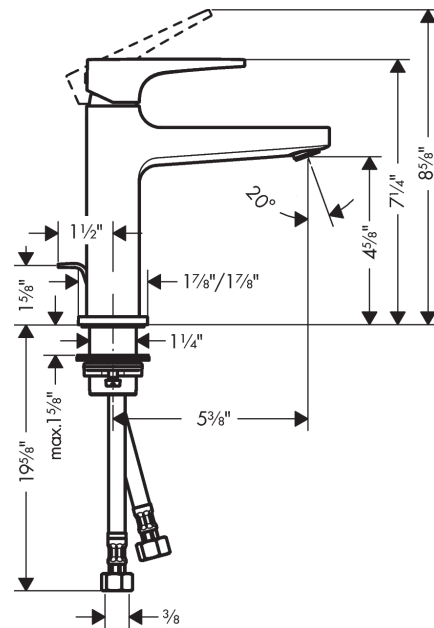

Metropol
Single-Hole Faucet 110 with Loop Handle and Pop-Up Drain, 1.2 GPM
 Finishes : **chrome** Part no. : **74506001**

Description

Features

- Aerated spray
- Flow: 1.2 GPM (4.5 L/Min)
- Ceramic cartridge
- Includes pop-up drain

Item details

List Price \$ 412.00

Technology

Compliance

Product image

Scale drawing

Metropol
Single-Hole Faucet 110 with Loop Handle and Pop-Up Drain, 1.2 GPM
 Finishes : **chrome** Part no. : **74506001**

Exploded drawing

Year of production: >10/17

Metropol
Single-Hole Faucet 110 with Loop Handle and Pop-Up Drain, 1.2 GPM
 Finishes : **chrome** Part no. : **74506001**

Spare parts list

Year of production: >10/17

Pos.	Description	Part no.	Price	PU
1	handle	93009000	-	1
2	screw cover	95704000	-	1
3	flange	92625000	-	1
4	nut	92689000	-	1
5	O-ring 27x1,5	92527000	-	1
6	O-ring 25x1,5	98146000	-	1
7	cartridge, assy	95973001	-	1
8	seal	98865000	-	1
9	adapter for cartridge	92628000	-	1
10	adapter for cartridge	98866000	-	1
11	O-ring 23x2	98398000	-	1
12	aerator M22x1	93098000	-	1
13	service tool	95661000	-	1
14	O-ring 32x1,5	92936000	-	1
15	escutcheon	93048000	-	1
16	flat seal	98749000	-	1
17	fixing set (Ø 32)	13961000	-	1
18	lever collar	97548000	-	1
19	connection hose 23½" M8x0,75 3/8"	98600001	-	1
20	pull rod	96657000	-	1
a	pop up waste	88509000	-	1