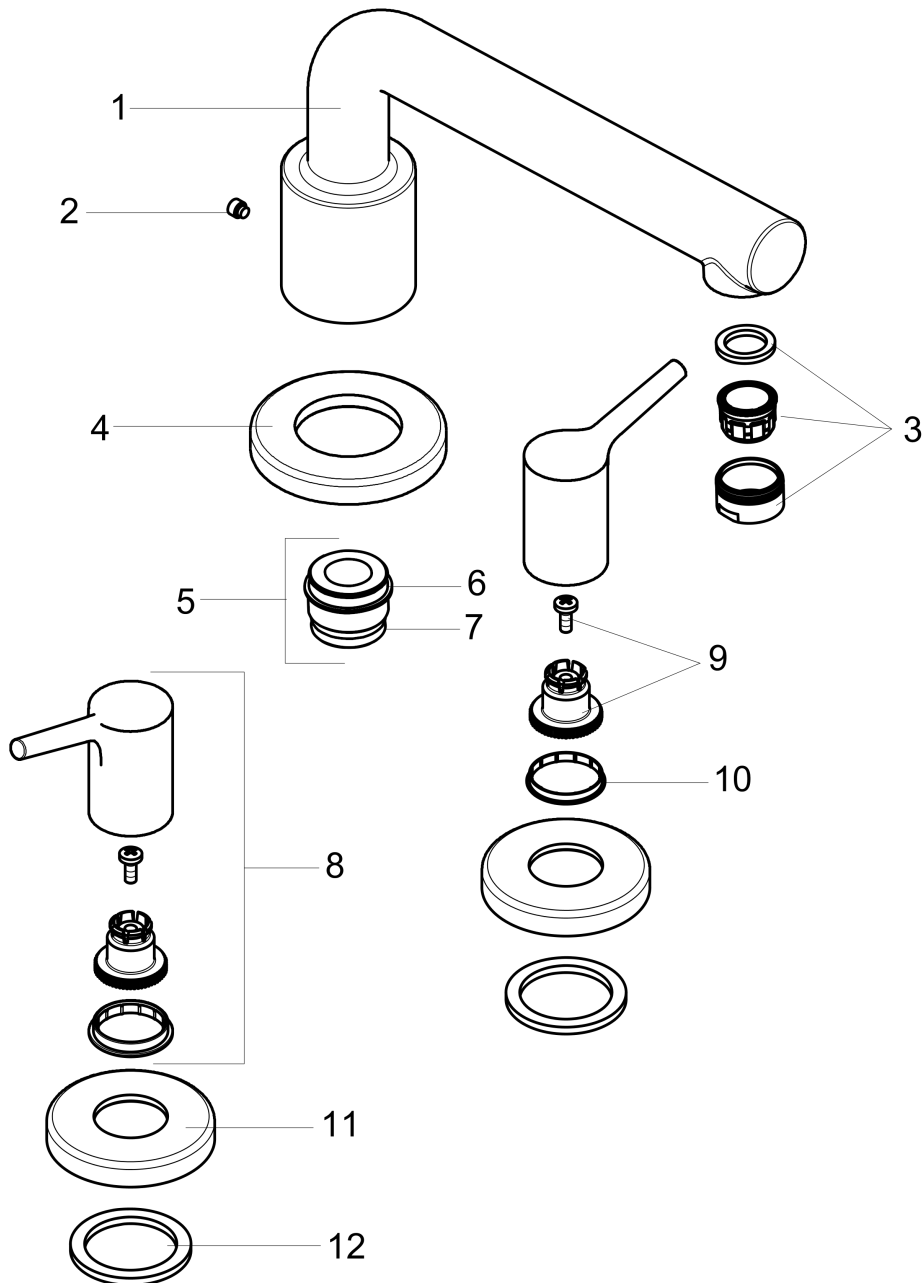

**Talis S**  
**3-Hole Roman Tub Set Trim**  
 Finishes : **chrome** Part no. : **72415001**

**Description**

**Features**

- 90° ceramic valves

**Item details**

List Price \$ 433.00

**Compliance**

**Product image**

**Scale drawing**

Talis S  
 3-Hole Roman Tub Set Trim  
 Finishes : chrome Part no. : 72415001

Exploded drawing

Year of production: >11/16

**Talis S**

**3-Hole Roman Tub Set Trim**

Finishes : **chrome** Part no. : **72415001**

**Spare parts list**

Year of production: >11/16

Pos.	Description	Part no.	Price	PU
1	spout cpl.	92784000	-	1
2	hollow set screw M6x6	97660000	-	1
3	aerator M24x1 (30 l/min)	96512000	-	1
4	escutcheon Ø 70 mm	97779000	-	1
5	adapter for spout	88512000	-	1
6	O-Ring 23x2,5	98183000	-	1
7	O-ring 21x2,5	98211000	-	1
8	handle	92781000	-	1
9	handle fixing set	94184000	-	1
10	set of color-rings cold / hot water	96299000	-	1
11	escutcheon	31098000	-	1
12	flat seal	98749000	-	1