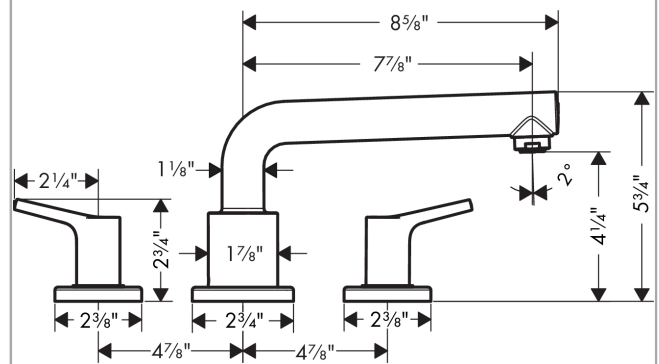

**Talis S**  
**3-Hole Roman Tub Set Trim**  
 Finishes : **chrome** Part no. : **72415001**

**Description**

**Features**

- 90° ceramic valves

**Item details**

List Price \$ 433.00

**Compliance**

**Product image**

**Scale drawing**

Talis S  
 3-Hole Roman Tub Set Trim  
 Finishes : chrome Part no. : 72415001

Exploded drawing

Year of production: >11/16

**Talis S**

**3-Hole Roman Tub Set Trim**

Finishes : **chrome** Part no. : **72415001**

**Spare parts list**

Year of production: >11/16

Pos.	Description	Part no.	Price	PU
1	spout cpl.	92784000	-	1
2	hollow set screw M6x6	97660000	-	1
3	aerator M24x1 (30 l/min)	96512000	-	1
4	escutcheon Ø 70 mm	97779000	-	1
5	adapter for spout	88512000	-	1
6	O-Ring 23x2,5	98183000	-	1
7	O-ring 21x2,5	98211000	-	1
8	handle	92781000	-	1
9	handle fixing set	94184000	-	1
10	set of color-rings cold / hot water	96299000	-	1
11	escutcheon	31098000	-	1
12	flat seal	98749000	-	1