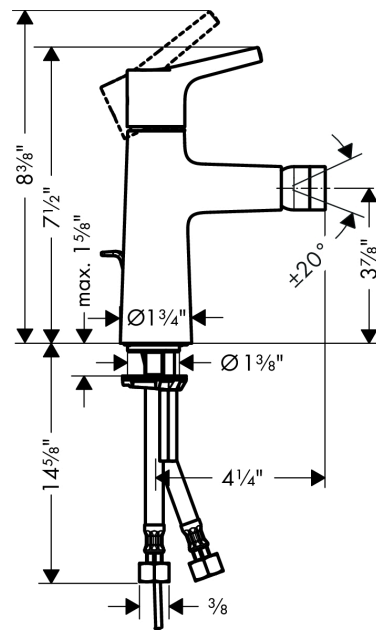

**Talis S**  
**Single-Hole Bidet Faucet**  
 Finishes : **chrome** Part no. : **72200001**

**Description**

**Features**

- Pivoting aerator
- Ceramic cartridge
- Includes pop-up drain

**Item details**

List Price \$ 251.00

**Compliance**

**Product image**

**Scale drawing**

**Talis S**  
**Single-Hole Bidet Faucet**  
 Finishes : **chrome**    Part no. : **72200001**

Exploded drawing

Year of production: >08/16

**Talis S****Single-Hole Bidet Faucet**Finishes : **chrome** Part no. : **72200001****Spare parts list**

Year of production: &gt;08/16

Pos.	Description	Part no.	Price	PU
1	handle	92626000	-	1
2	screw cover	95704000	-	1
3	flange	92625000	-	1
4	nut	92627000	-	1
5	O-ring 27x1,5	92527000	-	1
6	cartridge, assy	95973001	-	1
7	seal	98865000	-	1
8	adapter for cartridge	92628000	-	1
9	adapter for cartridge	98866000	-	1
10	O-ring 23x2	98398000	-	1
11	ball joint	96050000	-	1
12	aerator M24x1 (5 l/min)	95379000	-	1
13	screw M8 x 68	97736000	-	1
14	seal Ø 42	98722000	-	1
15	fixing set	96016000	-	1
16	connection hose 18½" M8x0,75 3/8"	96321001	-	1
17	O-ring 7x1,5	98422000	-	1
18	pull rod	96657000	-	1
a	pop up waste	88509000	-	1