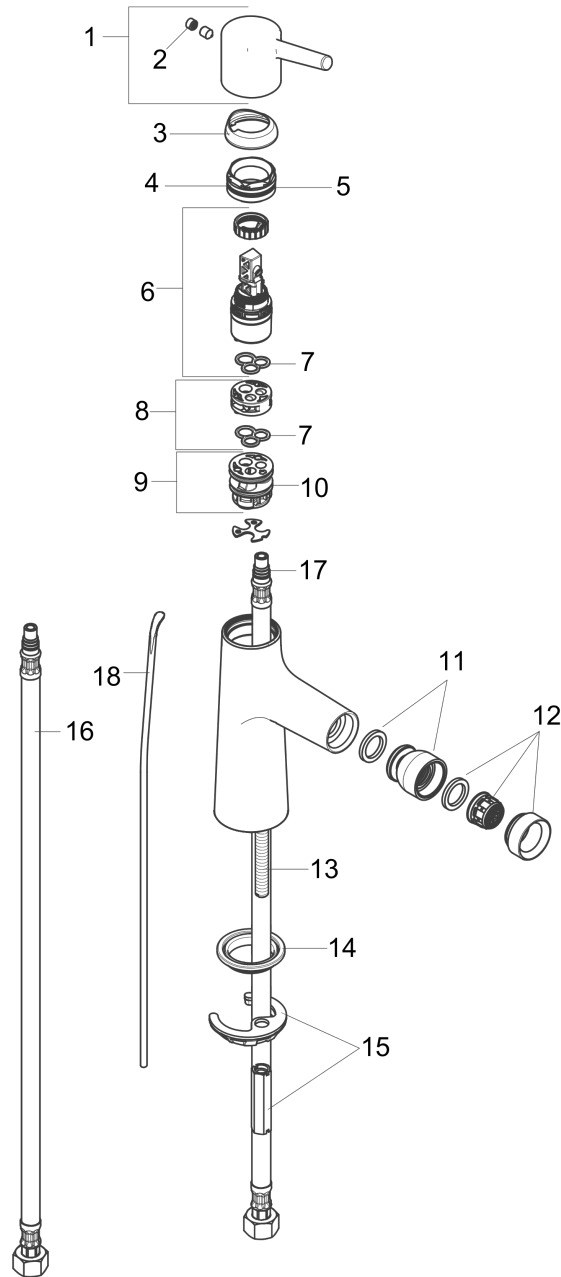

**Talis S**  
**Single-Hole Bidet Faucet**  
 Finishes : **chrome** Part no. : **72200001**

**Description**

**Features**

- Pivoting aerator
- Ceramic cartridge
- Includes pop-up drain

**Item details**

List Price \$ 251.00

**Compliance**

**Product image**

**Scale drawing**

**Talis S**  
**Single-Hole Bidet Faucet**  
 Finishes : **chrome**    Part no. : **72200001**

Exploded drawing

Year of production: >08/16

**Talis S****Single-Hole Bidet Faucet**Finishes : **chrome** Part no. : **72200001****Spare parts list**

Year of production: &gt;08/16

Pos.	Description	Part no.	Price	PU
1	handle	92626000	-	1
2	screw cover	95704000	-	1
3	flange	92625000	-	1
4	nut	92627000	-	1
5	O-ring 27x1,5	92527000	-	1
6	cartridge, assy	95973001	-	1
7	seal	98865000	-	1
8	adapter for cartridge	92628000	-	1
9	adapter for cartridge	98866000	-	1
10	O-ring 23x2	98398000	-	1
11	ball joint	96050000	-	1
12	aerator M24x1 (5 l/min)	95379000	-	1
13	screw M8 x 68	97736000	-	1
14	seal Ø 42	98722000	-	1
15	fixing set	96016000	-	1
16	connection hose 18½" M8x0,75 3/8"	96321001	-	1
17	O-ring 7x1,5	98422000	-	1
18	pull rod	96657000	-	1
a	pop up waste	88509000	-	1