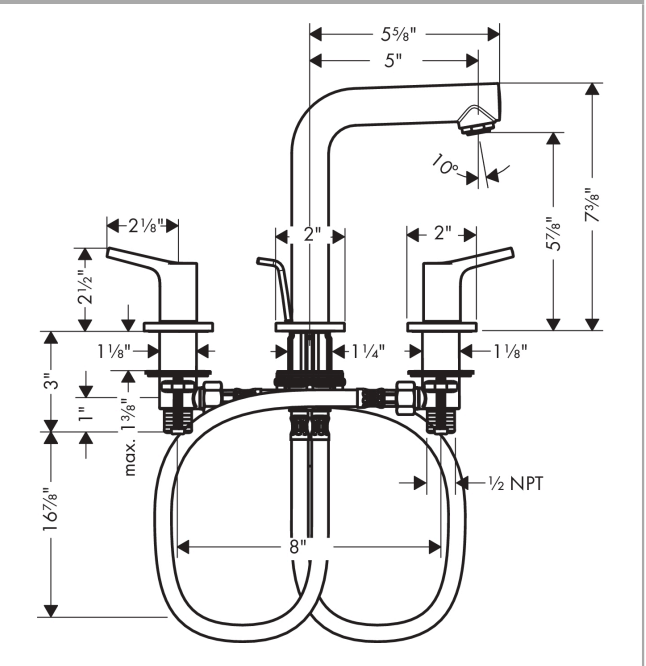

Talis S
Widespread Faucet 150 with Pop-Up Drain, 1.2 GPM
 Finishes : **chrome** Part no. : **72130001**

Description

Features

- Aerated spray
- Flow: 1.2 GPM (4.5 L/Min)
- 90° ceramic valves
- Includes pop-up drain

Item details

List Price \$ 430.00

Technology

Compliance

Product image

Scale drawing

Talis S
Widespread Faucet 150 with Pop-Up Drain, 1.2 GPM
 Finishes : **chrome** Part no. : **72130001**

Exploded drawing

Year of production: >11/16

Talis S

Widespread Faucet 150 with Pop-Up Drain, 1.2 GPM

Finishes : **chrome** Part no. : **72130001**

Spare parts list

Year of production: >11/16

Pos.	Description	Part no.	Price	PU
1	spout cpl.	92769000	-	1
2	O-ring 18x2,5	98139000	-	1
3	escutcheon Ø 53 mm	95272000	-	1
4	O-ring	92768000	-	1
5	O-ring 11x2	98127000	-	1
6	fixing set (Ø 32)	13961000	-	1
7	lever collar	97548000	-	1
8	connection hose 450 mm M8x0,75 G3/8	97206000	-	1
9	handle	92770000	-	1
10	handle fixing set	98932000	-	1
11	set of color-rings cold / hot water	92225000	-	1
12	escutcheon Ø 52 mm	97285000	-	1
13	stop valve cpl.	97357001	-	1
14	nut	92854000	-	1
15	O-Ring 32x2,5	96364000	-	1
16	O-ring 40x3	92634000	-	1
17	shut off unit left closing	94008000	-	1
18	shut off unit right closing	94009000	-	1
19	pull rod	94083000	-	1
20	aerator M24x1 (4,5 l/min)	92877000	-	1
a	pop up waste	88509000	-	1