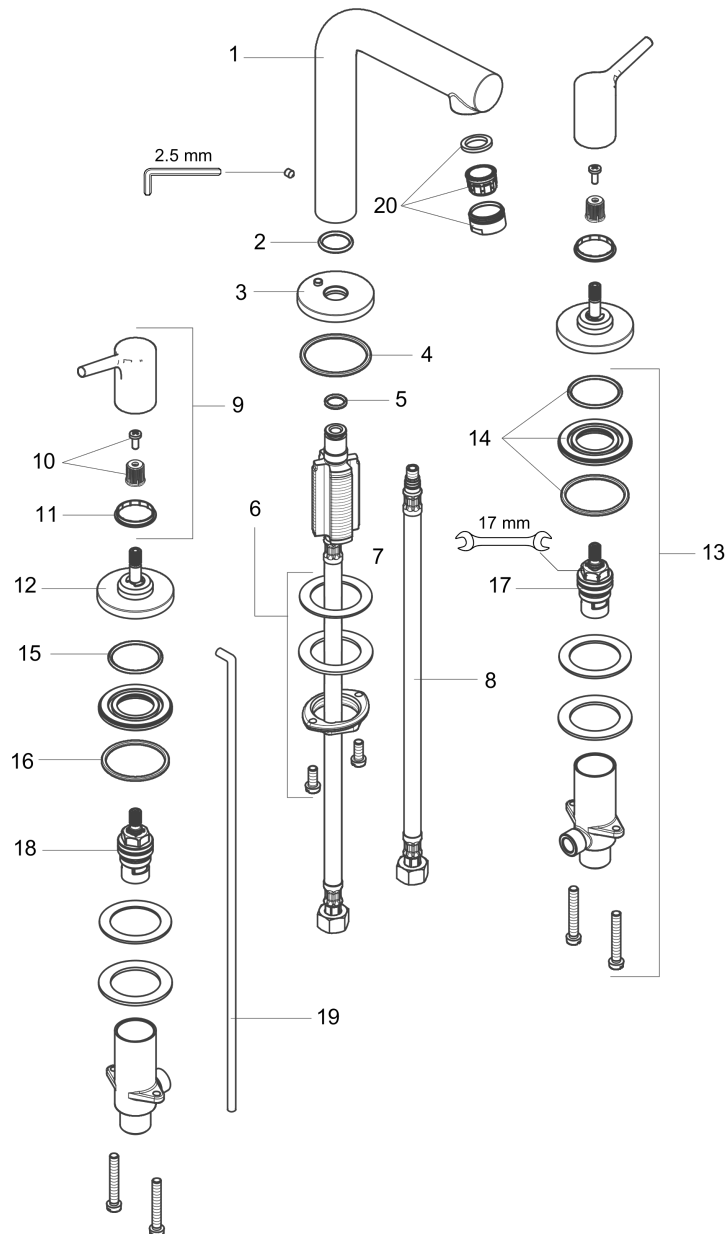

Talis S
Widespread Faucet 150 with Pop-Up Drain, 1.2 GPM
 Finishes : **chrome** Part no. : **72130001**

Description

Features

- Aerated spray
- Flow: 1.2 GPM (4.5 L/Min)
- 90° ceramic valves
- Includes pop-up drain

Item details

List Price \$ 430.00

Technology

Compliance

Product image

Scale drawing

Talis S
Widespread Faucet 150 with Pop-Up Drain, 1.2 GPM
 Finishes : **chrome** Part no. : **72130001**

Exploded drawing

Year of production: >11/16

Talis S

Widespread Faucet 150 with Pop-Up Drain, 1.2 GPM

Finishes : **chrome** Part no. : **72130001**

Spare parts list

Year of production: >11/16

Pos.	Description	Part no.	Price	PU
1	spout cpl.	92769000	-	1
2	O-ring 18x2,5	98139000	-	1
3	escutcheon Ø 53 mm	95272000	-	1
4	O-ring	92768000	-	1
5	O-ring 11x2	98127000	-	1
6	fixing set (Ø 32)	13961000	-	1
7	lever collar	97548000	-	1
8	connection hose 450 mm M8x0,75 G3/8	97206000	-	1
9	handle	92770000	-	1
10	handle fixing set	98932000	-	1
11	set of color-rings cold / hot water	92225000	-	1
12	escutcheon Ø 52 mm	97285000	-	1
13	stop valve cpl.	97357001	-	1
14	nut	92854000	-	1
15	O-Ring 32x2,5	96364000	-	1
16	O-ring 40x3	92634000	-	1
17	shut off unit left closing	94008000	-	1
18	shut off unit right closing	94009000	-	1
19	pull rod	94083000	-	1
20	aerator M24x1 (4,5 l/min)	92877000	-	1
a	pop up waste	88509000	-	1