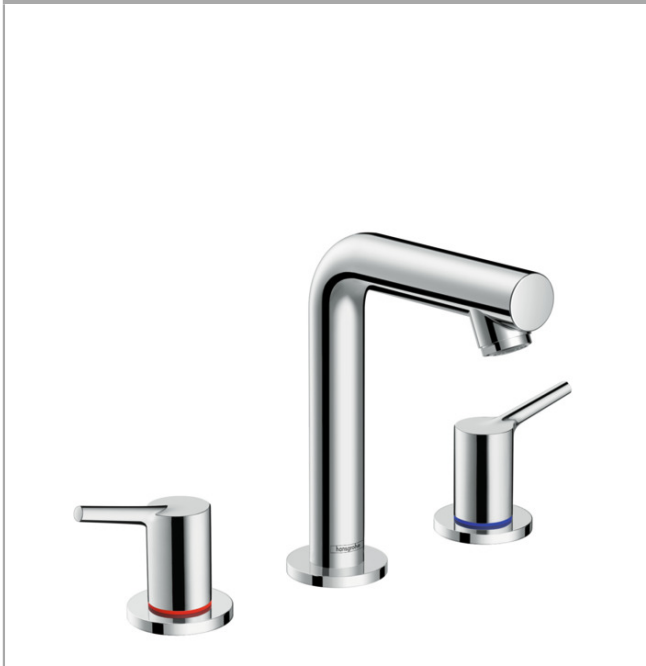

Talis S
Widespread Faucet 150 with Pop-Up Drain, 1.2 GPM
 Finishes : **chrome** Part no. : **72130001**

Description

Features

- Aerated spray
- Flow: 1.2 GPM (4.5 L/Min)
- 90° ceramic valves
- Includes pop-up drain

Item details

List Price \$ 430.00

Technology

Compliance

Product image

Scale drawing

Talis S
Widespread Faucet 150 with Pop-Up Drain, 1.2 GPM
 Finishes : **chrome** Part no. : **72130001**

Exploded drawing

Year of production: >11/16

Talis S

Widespread Faucet 150 with Pop-Up Drain, 1.2 GPM

Finishes : **chrome** Part no. : **72130001**

Spare parts list

Year of production: >11/16

Pos.	Description	Part no.	Price	PU
1	spout cpl.	92769000	-	1
2	O-ring 18x2,5	98139000	-	1
3	escutcheon Ø 53 mm	95272000	-	1
4	O-ring	92768000	-	1
5	O-ring 11x2	98127000	-	1
6	fixing set (Ø 32)	13961000	-	1
7	lever collar	97548000	-	1
8	connection hose 450 mm M8x0,75 G3/8	97206000	-	1
9	handle	92770000	-	1
10	handle fixing set	98932000	-	1
11	set of color-rings cold / hot water	92225000	-	1
12	escutcheon Ø 52 mm	97285000	-	1
13	stop valve cpl.	97357001	-	1
14	nut	92854000	-	1
15	O-Ring 32x2,5	96364000	-	1
16	O-ring 40x3	92634000	-	1
17	shut off unit left closing	94008000	-	1
18	shut off unit right closing	94009000	-	1
19	pull rod	94083000	-	1
20	aerator M24x1 (4,5 l/min)	92877000	-	1
a	pop up waste	88509000	-	1