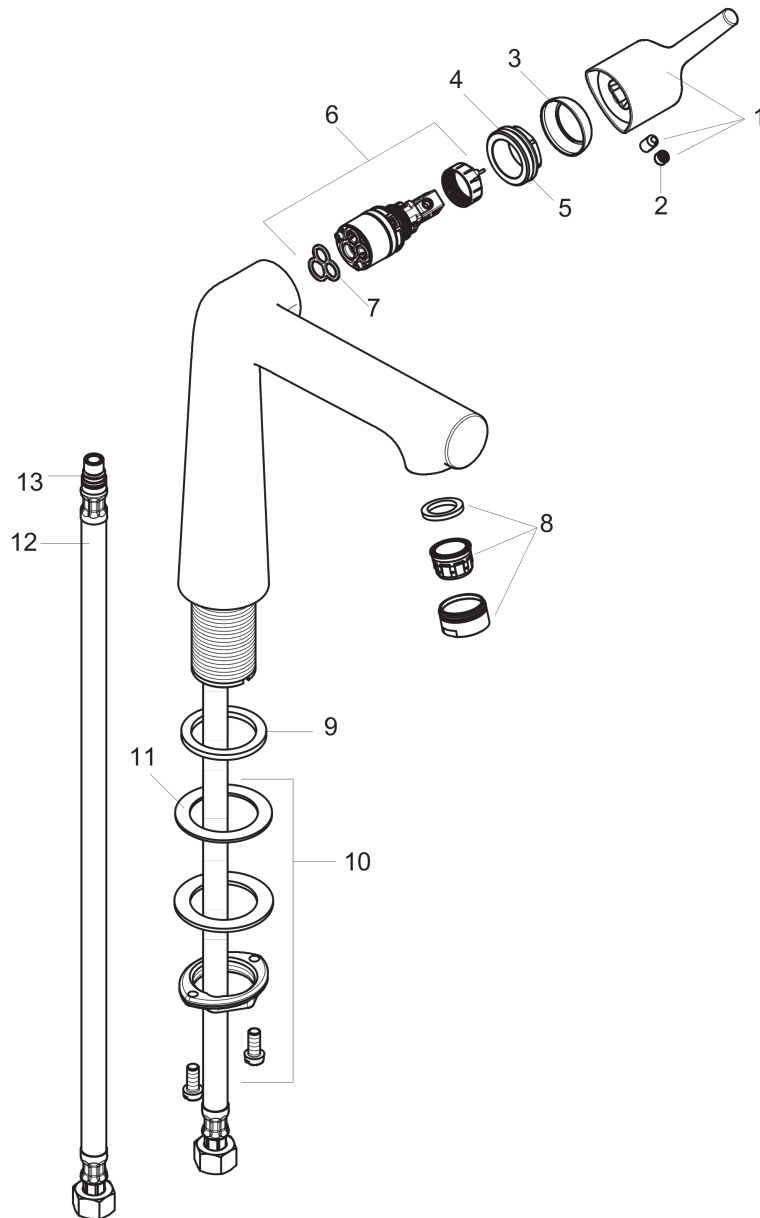

**Talis S**  
**Single-Hole Faucet 250, 1.2 GPM**  
 Finishes : **chrome**    Part no. : **72116001**

Exploded drawing

Year of production: >09/16

**Talis S**  
**Single-Hole Faucet 250, 1.2 GPM**  
 Finishes : **chrome** Part no. : **72116001**

## Spare parts list

Year of production: >09/16

Pos.	Description	Part no.	Price	PU
1	handle	92771000	-	1
2	screw cover	95704000	-	1
3	flange	95493000	-	1
4	nut	95178000	-	1
5	O-ring 24x2	98388000	-	1
6	cartridge, assy	95973001	-	1
7	seal	98865000	-	1
8	aerator M24x1 (4,5 l/min)	92812000	-	1
9	flat seal	98749000	-	1
10	fixing set (Ø 32)	13961000	-	1
11	lever collar	97548000	-	1
12	connection hose 23½" M10x1 3/8"	14099001	-	1
13	O-ring 8x1,75	97827000	-	1
a	fixation extension 35 mm	13898000	-	1