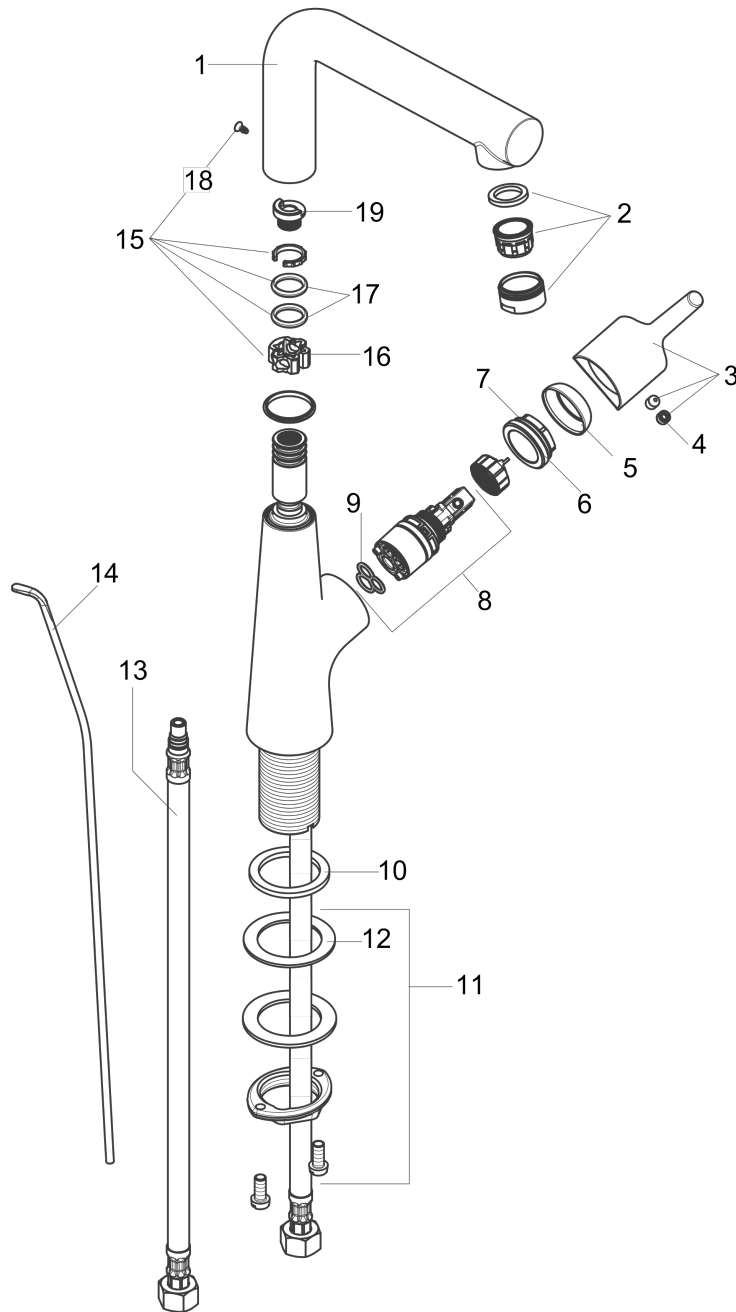

Talis S
Single-Hole Faucet 210 with Swivel Spout and Pop-Up Drain, 1.2 GPM
 Finishes : **chrome** Part no. : **72105001**

Description

Features

- Swivel range 120°
- Aerated spray
- Flow: 1.2 GPM (4.5 L/Min)
- Ceramic cartridge
- Includes pop-up drain

Item details

List Price \$ 432.00

Technology

Compliance

Product image

Scale drawing

Talis S
Single-Hole Faucet 210 with Swivel Spout and Pop-Up Drain, 1.2 GPM
 Finishes : **chrome** Part no. : **72105001**

Exploded drawing

Year of production: >09/16

Talis S

Single-Hole Faucet 210 with Swivel Spout and Pop-Up Drain, 1.2 GPM

Finishes : **chrome** Part no. : **72105001**

Spare parts list

Year of production: >09/16

| Pos. | Description | Part no. | Price | PU |
|------|-------------------------------------|----------|-------|----|
| 1 | spout cpl. | 92775000 | - | 1 |
| 2 | aerator M24x1 (4,5 l/min) | 92877000 | - | 1 |
| 3 | handle | 92771000 | - | 1 |
| 4 | screw cover | 95704000 | - | 1 |
| 5 | flange | 95493000 | - | 1 |
| 6 | nut | 95178000 | - | 1 |
| 7 | O-ring 24x2 | 98388000 | - | 1 |
| 8 | cartridge, assy | 95973001 | - | 1 |
| 9 | seal | 98865000 | - | 1 |
| 10 | flat seal | 98749000 | - | 1 |
| 11 | fixing set (Ø 32) | 13961000 | - | 1 |
| 12 | lever collar | 97548000 | - | 1 |
| 13 | connection hose 18½" M8x0,75 3/8" | 96321001 | - | 1 |
| 14 | pull rod | 96657000 | - | 1 |
| 15 | sealing set | 92646000 | - | 1 |
| 16 | axialring | 97558000 | - | 1 |
| 17 | O-Ring 14x2,5 | 98189000 | - | 1 |
| 18 | screw | 97662000 | - | 1 |
| 19 | set of locating rings (110° / 150°) | 98486000 | - | 1 |
| a | pop up waste | 88509000 | - | 1 |
| b | fixation extension 35 mm | 13898000 | - | 1 |