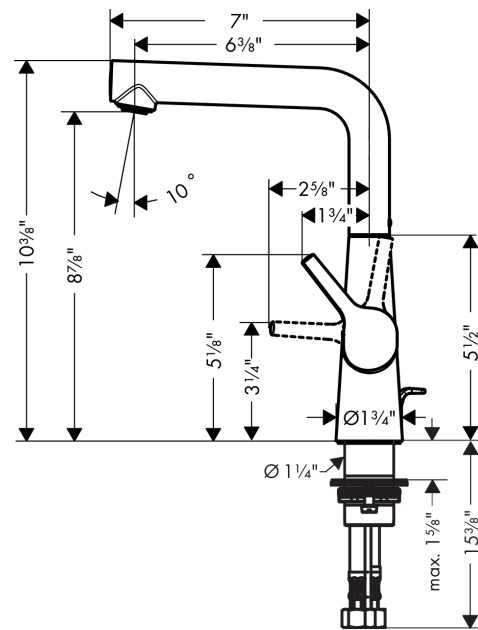

Talis S
Single-Hole Faucet 210 with Swivel Spout and Pop-Up Drain, 1.2 GPM
 Finishes : **chrome** Part no. : **72105001**

Description

Features

- Swivel range 120°
- Aerated spray
- Flow: 1.2 GPM (4.5 L/Min)
- Ceramic cartridge
- Includes pop-up drain

Item details

List Price \$ 432.00

Technology

Compliance

Product image

Scale drawing

Talis S
Single-Hole Faucet 210 with Swivel Spout and Pop-Up Drain, 1.2 GPM
 Finishes : **chrome** Part no. : **72105001**

Exploded drawing

Year of production: >09/16

Talis S

Single-Hole Faucet 210 with Swivel Spout and Pop-Up Drain, 1.2 GPM

Finishes : **chrome** Part no. : **72105001**

Spare parts list

Year of production: >09/16

| Pos. | Description | Part no. | Price | PU |
|------|-------------------------------------|----------|-------|----|
| 1 | spout cpl. | 92775000 | - | 1 |
| 2 | aerator M24x1 (4,5 l/min) | 92877000 | - | 1 |
| 3 | handle | 92771000 | - | 1 |
| 4 | screw cover | 95704000 | - | 1 |
| 5 | flange | 95493000 | - | 1 |
| 6 | nut | 95178000 | - | 1 |
| 7 | O-ring 24x2 | 98388000 | - | 1 |
| 8 | cartridge, assy | 95973001 | - | 1 |
| 9 | seal | 98865000 | - | 1 |
| 10 | flat seal | 98749000 | - | 1 |
| 11 | fixing set (Ø 32) | 13961000 | - | 1 |
| 12 | lever collar | 97548000 | - | 1 |
| 13 | connection hose 18½" M8x0,75 3/8" | 96321001 | - | 1 |
| 14 | pull rod | 96657000 | - | 1 |
| 15 | sealing set | 92646000 | - | 1 |
| 16 | axialring | 97558000 | - | 1 |
| 17 | O-Ring 14x2,5 | 98189000 | - | 1 |
| 18 | screw | 97662000 | - | 1 |
| 19 | set of locating rings (110° / 150°) | 98486000 | - | 1 |
| a | pop up waste | 88509000 | - | 1 |
| b | fixation extension 35 mm | 13898000 | - | 1 |