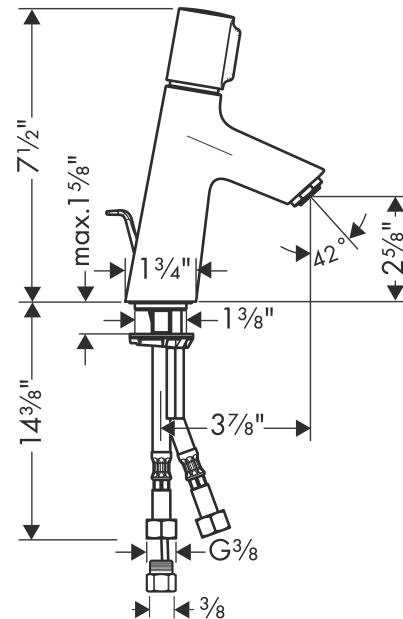

Talis Select S
Single-Hole Faucet 80 with Pop-Up Drain, 1.2 GPM
 Finishes : **chrome** Part no. : **72040001**

Description

Features

- Aerated spray
- Flow: 1.2 GPM (4.5 L/Min)
- Select cartridge for easy, intuitive operation: Push handle to turn water on and off, and turn to adjust temperature
- Includes pop-up drain

Item details

List Price \$ 261.00

Technology

Compliance

Product image

Scale drawing

Talis Select S
Single-Hole Faucet 80 with Pop-Up Drain, 1.2 GPM
 Finishes : **chrome** Part no. : **72040001**

Exploded drawing

Year of production: >03/18

Talis Select S
Single-Hole Faucet 80 with Pop-Up Drain, 1.2 GPM
 Finishes : **chrome** Part no. : **72040001**

Spare parts list

Year of production: >03/18

Pos.	Description	Part no.	Price	PU
1	handle	92525000	-	1
2	adapter for handle	92526000	-	1
3	nut	92528000	-	1
4	O-ring 27x1,5	92527000	-	1
5	cartridge, assy	92529000	-	1
6	adapter for cartridge	98866000	-	1
7	O-ring 23x2	98398000	-	1
8	aerator M24x1 (4,5 l/min)	92877000	-	1
9	screw M8 x 68	97736000	-	1
10	seal Ø 42	98722000	-	1
11	fixing set	96016000	-	1
12	connection hose 600 mm M8x0,75 G3/8	92629000	-	1
13	O-ring 7x1,5	98422000	-	1
14	non return valve DW 10	96456000	-	1
15	filter	92532000	-	1
16	sealing set	92533000	-	1
17	adapter for connection hose	88802000	-	1
18	pull rod	96657000	-	1
a	pop up waste	88509000	-	1