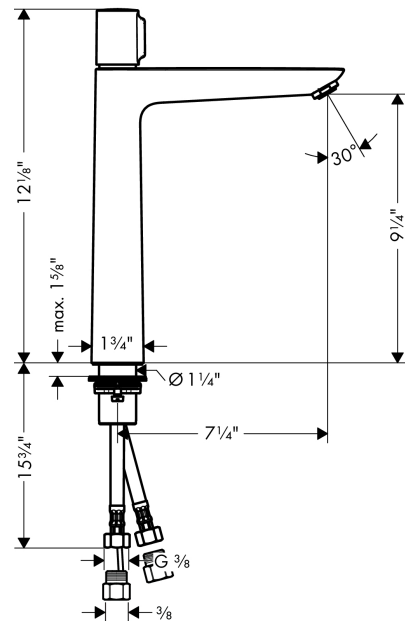

Talis Select E
Single-Hole Faucet 240, 1.2 GPM
 Finishes : **chrome** Part no. : **71753001**

Description

Features

- Aerated spray
- Flow: 1.2 GPM (4.5 L/Min)
- Select cartridge for easy, intuitive operation: Push handle to turn water on and off, and turn to adjust temperature

Item details

List Price \$ 349.00

Technology

Compliance

Product image

Scale drawing

Talis Select E
Single-Hole Faucet 240, 1.2 GPM
 Finishes : **chrome** Part no. : **71753001**

Exploded drawing

Year of production: >03/18

Talis Select E
Single-Hole Faucet 240, 1.2 GPM
 Finishes : **chrome** Part no. : **71753001**

Spare parts list

Year of production: >03/18

Pos.	Description	Part no.	Price	PU
1	handle	92525000	-	1
2	adapter for handle	92526000	-	1
3	nut	92528000	-	1
4	O-ring 27x1,5	92527000	-	1
5	cartridge, assy	92529000	-	1
6	O-Ring 28x2	98194000	-	1
7	adapter for cartridge	98866000	-	1
8	O-ring 23x2	98398000	-	1
9	aerator M24x1 (4,5 l/min)	92877000	-	1
10	flat seal	98749000	-	1
11	fixing set (Ø 32)	13961000	-	1
12	lever collar	97548000	-	1
13	connection hose 600 mm M8x0,75 G3/8	92629000	-	1
14	O-ring 7x1,5	98422000	-	1
15	non return valve DW 10	96456000	-	1
16	filter	92532000	-	1
17	sealing set	92533000	-	1
18	adapter for connection hose	88802000	-	1
a	fixation extension 35 mm	13898000	-	1