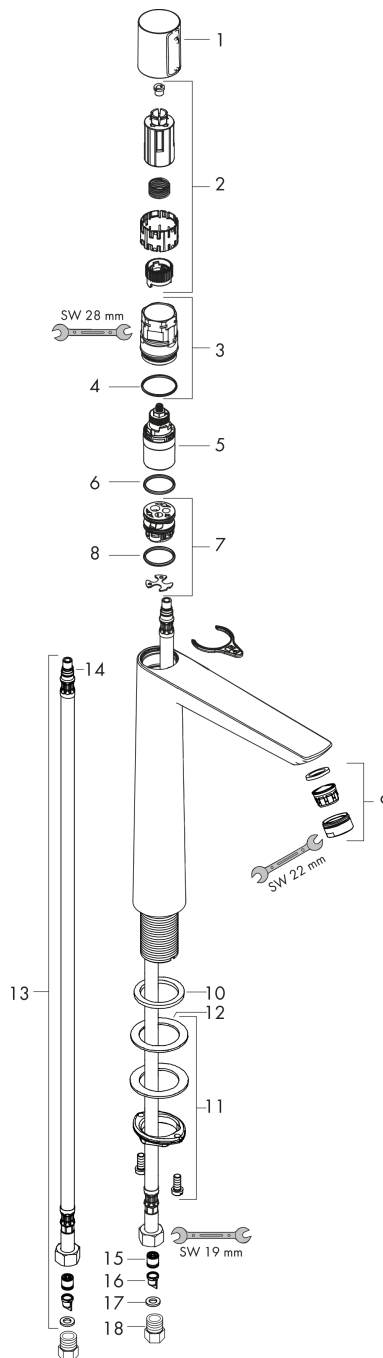

Talis Select E
Single-Hole Faucet 240, 1.2 GPM
 Finishes : **chrome** Part no. : **71753001**

Description

Features

- Aerated spray
- Flow: 1.2 GPM (4.5 L/Min)
- Select cartridge for easy, intuitive operation: Push handle to turn water on and off, and turn to adjust temperature

Item details

List Price \$ 349.00

Technology

Compliance

Product image

Scale drawing

Talis Select E
Single-Hole Faucet 240, 1.2 GPM
 Finishes : **chrome** Part no. : **71753001**

Exploded drawing

Year of production: >03/18

Talis Select E
Single-Hole Faucet 240, 1.2 GPM
 Finishes : **chrome** Part no. : **71753001**

Spare parts list

Year of production: >03/18

Pos.	Description	Part no.	Price	PU
1	handle	92525000	-	1
2	adapter for handle	92526000	-	1
3	nut	92528000	-	1
4	O-ring 27x1,5	92527000	-	1
5	cartridge, assy	92529000	-	1
6	O-Ring 28x2	98194000	-	1
7	adapter for cartridge	98866000	-	1
8	O-ring 23x2	98398000	-	1
9	aerator M24x1 (4,5 l/min)	92877000	-	1
10	flat seal	98749000	-	1
11	fixing set (Ø 32)	13961000	-	1
12	lever collar	97548000	-	1
13	connection hose 600 mm M8x0,75 G3/8	92629000	-	1
14	O-ring 7x1,5	98422000	-	1
15	non return valve DW 10	96456000	-	1
16	filter	92532000	-	1
17	sealing set	92533000	-	1
18	adapter for connection hose	88802000	-	1
a	fixation extension 35 mm	13898000	-	1