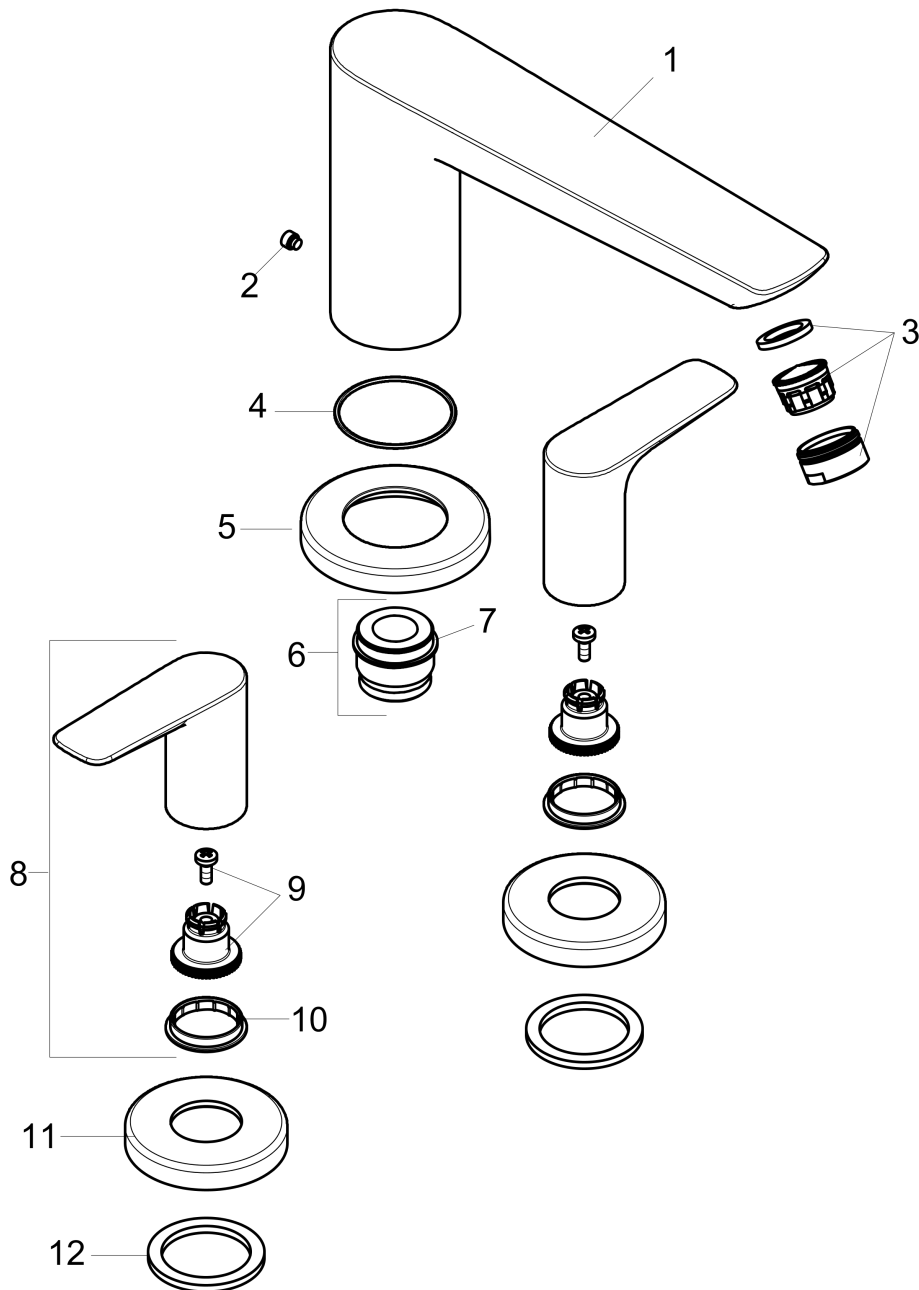

Talis E
3-Hole Roman Tub Set Trim
 Finishes : **chrome** Part no. : **71747001**

Description

Features

- 90° ceramic valves

Item details

List Price \$ 337.00

Compliance

Product image

Scale drawing

Talis E
3-Hole Roman Tub Set Trim
 Finishes : **chrome** Part no. : **71747001**

Exploded drawing

Year of production: >06/16

Talis E
3-Hole Roman Tub Set Trim
 Finishes : **chrome** Part no. : **71747001**

Spare parts list

Year of production: >06/16

Pos.	Description	Part no.	Price	PU
1	spout cpl.	92783000	-	1
2	hollow set screw M6x6	97660000	-	1
3	aerator M24x1 (30 l/min)	96512000	-	1
4	O-ring 41x1,5	98168000	-	1
5	escutcheon Ø 70 mm	97779000	-	1
6	adapter for spout	88512000	-	1
7	O-Ring 23x2,5	98183000	-	1
8	handle	92779000	-	1
9	handle fixing set	94184000	-	1
10	set of color-rings cold / hot water	96299000	-	1
11	escutcheon	31098000	-	1
12	flat seal	98749000	-	1
a	Grease	90920000	-	1