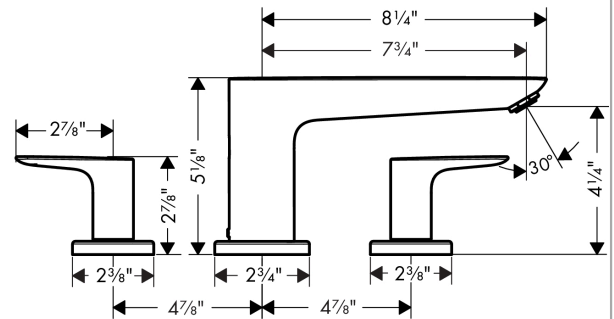

Talis E
3-Hole Roman Tub Set Trim
 Finishes : **chrome** Part no. : **71747001**

Description

Features

- 90° ceramic valves

Item details

List Price \$ 337.00

Compliance

Product image

Scale drawing

Talis E
3-Hole Roman Tub Set Trim
 Finishes : **chrome** Part no. : **71747001**

Exploded drawing

Year of production: >06/16

Talis E
3-Hole Roman Tub Set Trim
 Finishes : **chrome** Part no. : **71747001**

Spare parts list

Year of production: >06/16

Pos.	Description	Part no.	Price	PU
1	spout cpl.	92783000	-	1
2	hollow set screw M6x6	97660000	-	1
3	aerator M24x1 (30 l/min)	96512000	-	1
4	O-ring 41x1,5	98168000	-	1
5	escutcheon Ø 70 mm	97779000	-	1
6	adapter for spout	88512000	-	1
7	O-Ring 23x2,5	98183000	-	1
8	handle	92779000	-	1
9	handle fixing set	94184000	-	1
10	set of color-rings cold / hot water	96299000	-	1
11	escutcheon	31098000	-	1
12	flat seal	98749000	-	1
a	Grease	90920000	-	1