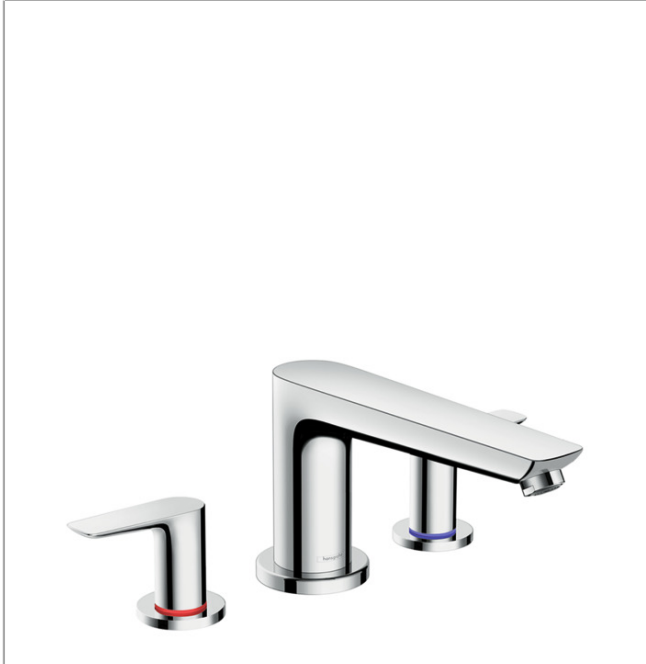

Talis E
3-Hole Roman Tub Set Trim
 Finishes : **chrome** Part no. : **71747001**

Description

Features

- 90° ceramic valves

Item details

List Price \$ 337.00

Compliance

Product image

Scale drawing

Talis E
3-Hole Roman Tub Set Trim
 Finishes : **chrome** Part no. : **71747001**

Exploded drawing

Year of production: >06/16

Talis E
3-Hole Roman Tub Set Trim
 Finishes : **chrome** Part no. : **71747001**

Spare parts list

Year of production: >06/16

Pos.	Description	Part no.	Price	PU
1	spout cpl.	92783000	-	1
2	hollow set screw M6x6	97660000	-	1
3	aerator M24x1 (30 l/min)	96512000	-	1
4	O-ring 41x1,5	98168000	-	1
5	escutcheon Ø 70 mm	97779000	-	1
6	adapter for spout	88512000	-	1
7	O-Ring 23x2,5	98183000	-	1
8	handle	92779000	-	1
9	handle fixing set	94184000	-	1
10	set of color-rings cold / hot water	96299000	-	1
11	escutcheon	31098000	-	1
12	flat seal	98749000	-	1
a	Grease	90920000	-	1