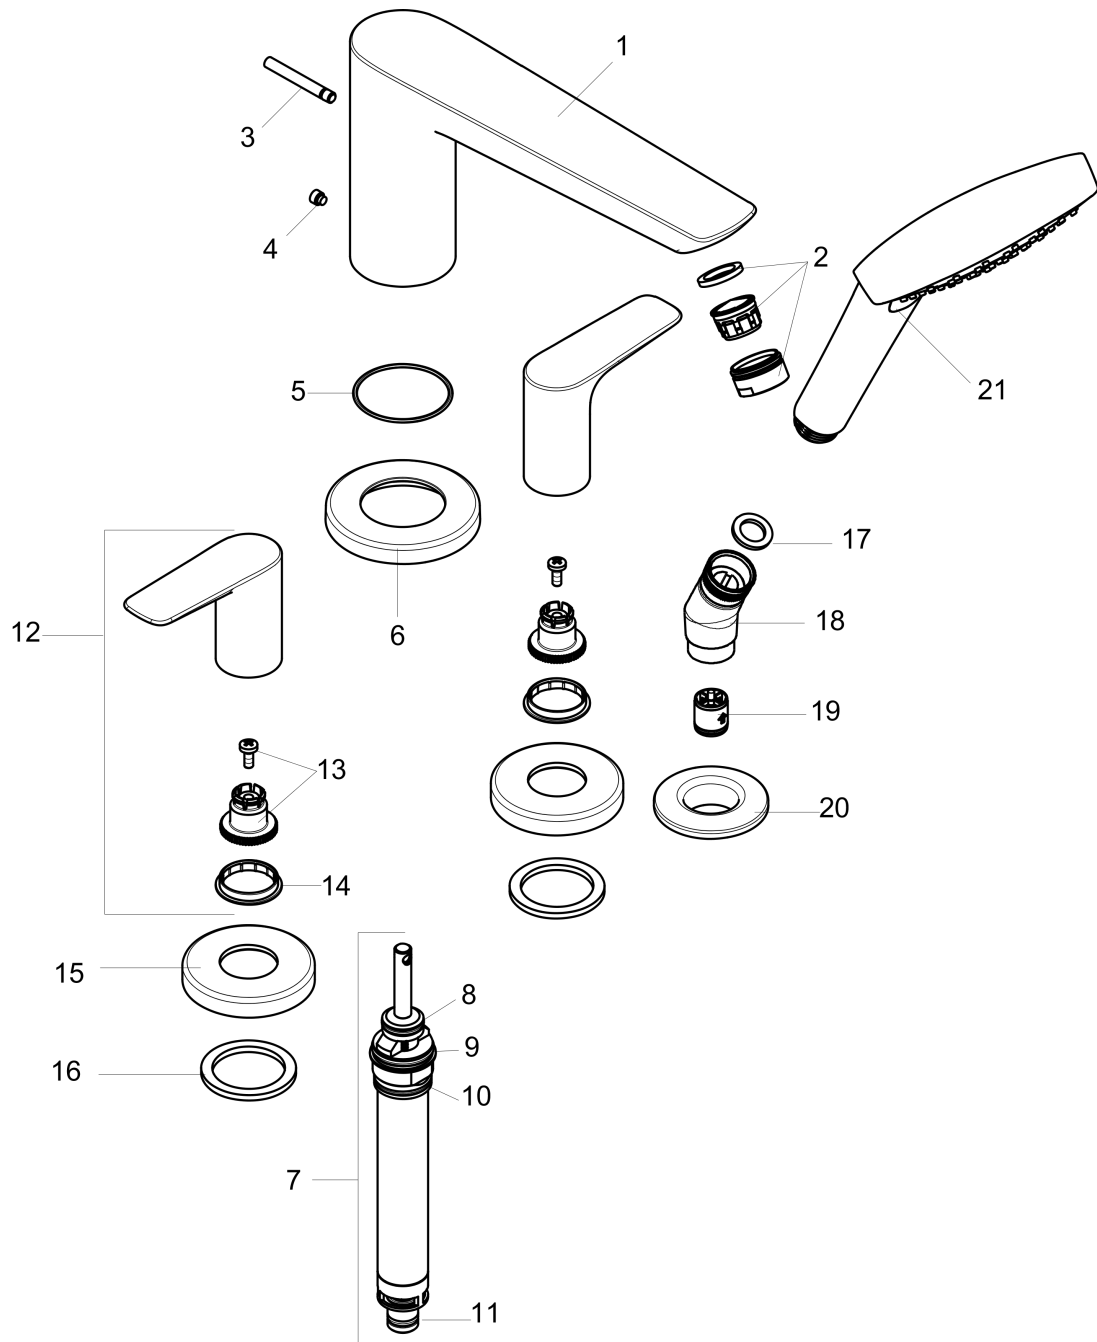

Talis E
4-Hole Roman Tub Set Trim with 1.8 GPM Handshower
 Finishes : **brushed nickel** Part no. : **71744821**

Exploded drawing

Year of production: >07/18

Talis E
4-Hole Roman Tub Set Trim with 1.8 GPM Handshower
 Finishes : **brushed nickel** Part no. : **71744821**

Spare parts list

Year of production: >07/18

Pos.	Description	Part no.	Price	PU
1	spout cpl.	92780820	-	1
4	aerator M24x1 (30 l/min)	96512820	-	1
2	diverter knob	98707820	-	1
3	hollow set screw M6x6	97660000	-	1
5	O-ring 41x1,5	98168000	-	1
6	escutcheon Ø 70 mm	97779820	-	1
7	selector assy	96775000	-	1
8	O-Ring 14x2,5	98189000	-	1
9	O-Ring 23x2,5	98183000	-	1
10	O-Ring 22x2	98185000	-	1
11	O-ring 9x2,5	98217000	-	1
12	handle	92779820	-	1
13	handle fixing set	94184000	-	1
14	set of color-rings cold / hot water	95819000	-	1
15	escutcheon	31098820	-	1
16	flat seal	98749000	-	1
17	filter packing	94246000	-	1
18	shower holder	28071820	-	1
19	set of non return valves DW 15	94074000	-	1
20	escutcheon Ø 52 mm	97159820	-	1
21	handshower	04752820	-	1