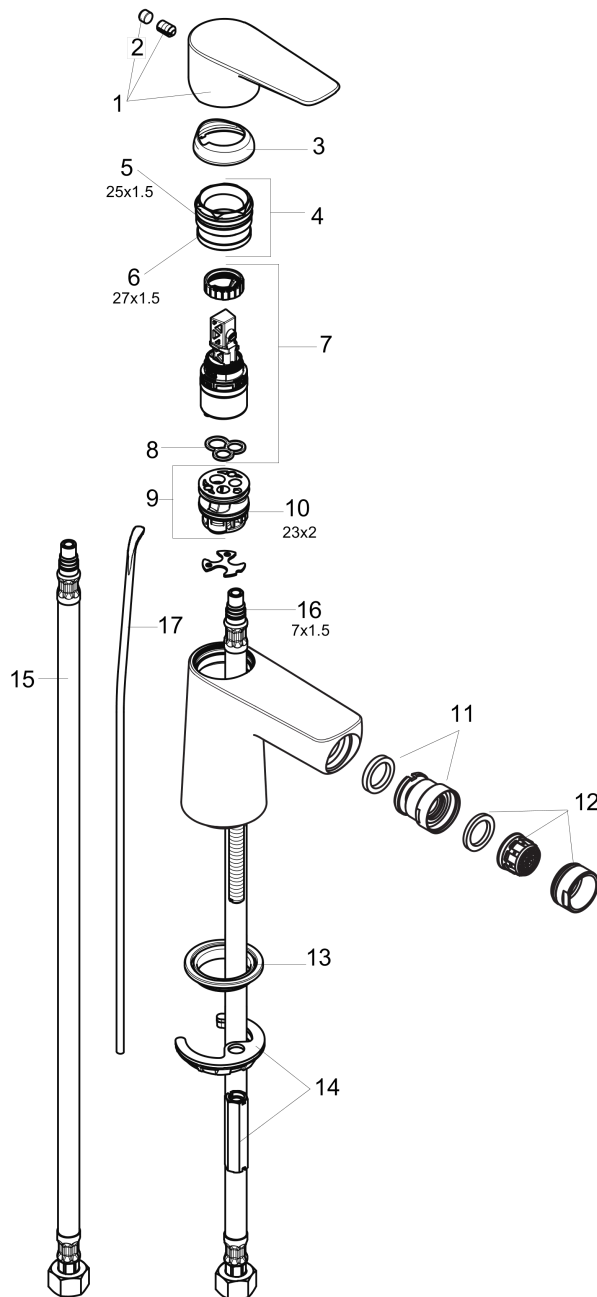

**Talis E**  
**Single-Hole Bidet Faucet**  
 Finishes : **chrome** Part no. : **71720001**

**Description**

**Features**

- Pivoting aerator
- Ceramic cartridge
- Includes pop-up drain

**Item details**

List Price \$ 194.00

**Compliance**

**Product image**

**Scale drawing**

**Talis E**  
**Single-Hole Bidet Faucet**  
 Finishes : **chrome**    Part no. : **71720001**

Exploded drawing

Year of production: >10/16

**Talis E****Single-Hole Bidet Faucet**Finishes : **chrome** Part no. : **71720001****Spare parts list**

Year of production: &gt;10/16

Pos.	Description	Part no.	Price	PU
1	handle	92687000	-	1
2	screw cover	95704000	-	1
3	flange	92625000	-	1
4	nut	92689000	-	1
5	O-ring 25x1,5	98146000	-	1
6	O-ring 27x1,5	92527000	-	1
7	cartridge, assy	97685000	-	1
8	seal	98865000	-	1
9	adapter for cartridge	98866000	-	1
10	O-ring 23x2	98398000	-	1
11	ball joint	96050000	-	1
12	aerator M24x1 (5 l/min)	95379000	-	1
13	seal Ø 42	98722000	-	1
14	fixing set	96016000	-	1
15	connection hose 18½" M8x0,75 3/8"	96321001	-	1
16	O-ring 7x1,5	98422000	-	1
17	pull rod	96657000	-	1
a	pop up waste	88509000	-	1