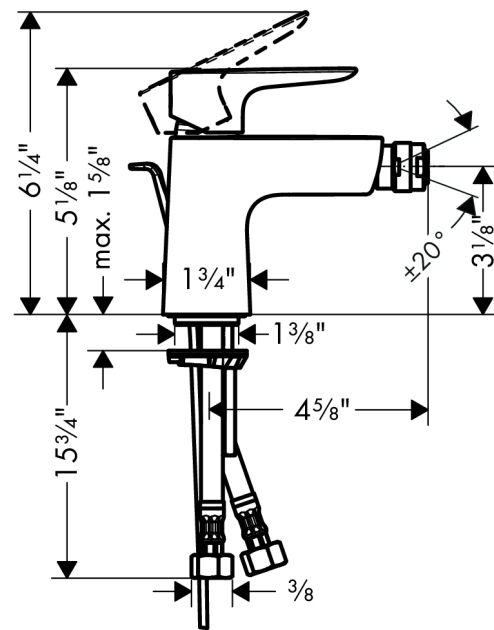

**Talis E**  
**Single-Hole Bidet Faucet**  
 Finishes : **chrome** Part no. : **71720001**

**Description**

**Features**

- Pivoting aerator
- Ceramic cartridge
- Includes pop-up drain

**Item details**

List Price \$ 194.00

**Compliance**

**Product image**

**Scale drawing**

**Talis E**  
**Single-Hole Bidet Faucet**  
 Finishes : **chrome**    Part no. : **71720001**

Exploded drawing

Year of production: >10/16

**Talis E****Single-Hole Bidet Faucet**Finishes : **chrome** Part no. : **71720001****Spare parts list**

Year of production: &gt;10/16

Pos.	Description	Part no.	Price	PU
1	handle	92687000	-	1
2	screw cover	95704000	-	1
3	flange	92625000	-	1
4	nut	92689000	-	1
5	O-ring 25x1,5	98146000	-	1
6	O-ring 27x1,5	92527000	-	1
7	cartridge, assy	97685000	-	1
8	seal	98865000	-	1
9	adapter for cartridge	98866000	-	1
10	O-ring 23x2	98398000	-	1
11	ball joint	96050000	-	1
12	aerator M24x1 (5 l/min)	95379000	-	1
13	seal Ø 42	98722000	-	1
14	fixing set	96016000	-	1
15	connection hose 18½" M8x0,75 3/8"	96321001	-	1
16	O-ring 7x1,5	98422000	-	1
17	pull rod	96657000	-	1
a	pop up waste	88509000	-	1