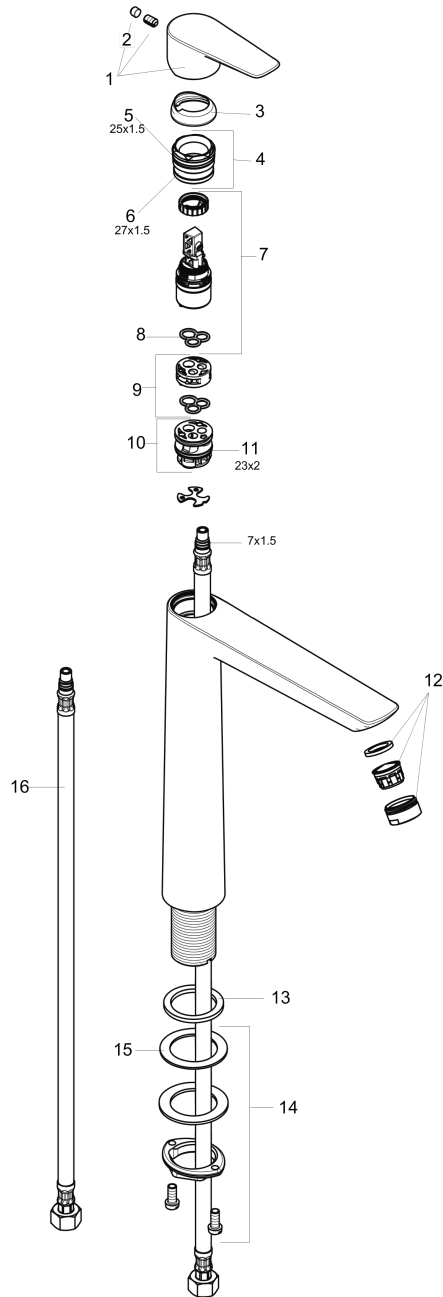

**Talis E**  
**Single-Hole Faucet 240, 1.2 GPM**  
 Finishes : **chrome** Part no. : **71717001**

**Description**

**Features**

- Aerated spray
- Flow: 1.2 GPM (4.5 L/Min)
- Ceramic cartridge

**Item details**

List Price \$ 269.00

**Technology**

**Compliance**

**Product image**

**Scale drawing**

**Talis E**  
**Single-Hole Faucet 240, 1.2 GPM**  
 Finishes : **chrome** Part no. : **71717001**

Exploded drawing

Year of production: >10/16

**Talis E**  
**Single-Hole Faucet 240, 1.2 GPM**  
 Finishes : **chrome** Part no. : **71717001**

### Spare parts list

Year of production: >10/16

Pos.	Description	Part no.	Price	PU
1	handle	92687000	-	1
2	screw cover	95704000	-	1
3	flange	92625000	-	1
4	nut	92689000	-	1
5	O-ring 25x1,5	98146000	-	1
6	O-ring 27x1,5	92527000	-	1
7	cartridge, assy	97685000	-	1
8	seal	98865000	-	1
9	adapter for cartridge	92628000	-	1
10	adapter for cartridge	98866000	-	1
11	O-ring 23x2	98398000	-	1
12	aerator M24x1 (4,5 l/min)	92877000	-	1
13	flat seal	98749000	-	1
14	fixing set (Ø 32)	13961000	-	1
15	lever collar	97548000	-	1
16	connection hose 23½" M8x0,75 3/8"	98600001	-	1