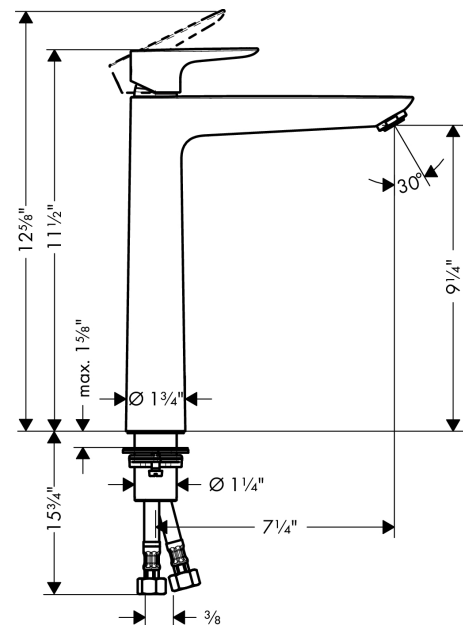

**Talis E**  
**Single-Hole Faucet 240, 1.2 GPM**  
 Finishes : **chrome** Part no. : **71717001**

**Description**

**Features**

- Aerated spray
- Flow: 1.2 GPM (4.5 L/Min)
- Ceramic cartridge

**Item details**

List Price \$ 269.00

**Technology**

**Compliance**

**Product image**

**Scale drawing**

**Talis E**  
**Single-Hole Faucet 240, 1.2 GPM**  
 Finishes : **chrome** Part no. : **71717001**

Exploded drawing

Year of production: >10/16

**Talis E**  
**Single-Hole Faucet 240, 1.2 GPM**  
 Finishes : **chrome** Part no. : **71717001**

### Spare parts list

Year of production: >10/16

Pos.	Description	Part no.	Price	PU
1	handle	92687000	-	1
2	screw cover	95704000	-	1
3	flange	92625000	-	1
4	nut	92689000	-	1
5	O-ring 25x1,5	98146000	-	1
6	O-ring 27x1,5	92527000	-	1
7	cartridge, assy	97685000	-	1
8	seal	98865000	-	1
9	adapter for cartridge	92628000	-	1
10	adapter for cartridge	98866000	-	1
11	O-ring 23x2	98398000	-	1
12	aerator M24x1 (4,5 l/min)	92877000	-	1
13	flat seal	98749000	-	1
14	fixing set (Ø 32)	13961000	-	1
15	lever collar	97548000	-	1
16	connection hose 23½" M8x0,75 3/8"	98600001	-	1