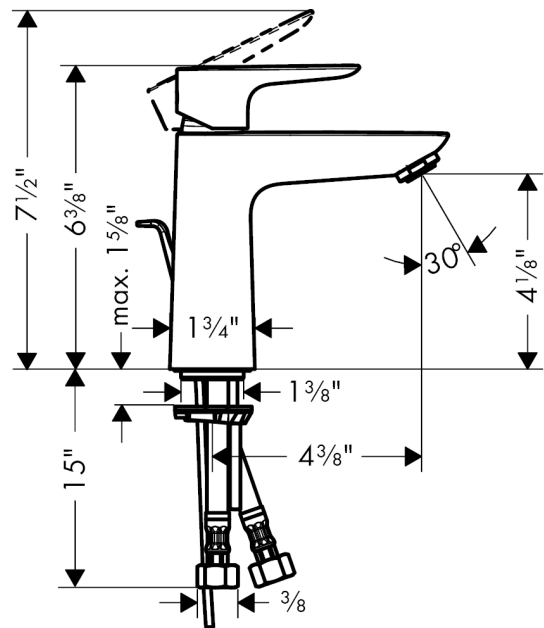

Talis E
Single-Hole Faucet 110 with Pop-Up Drain, 1.2 GPM
 Finishes : **chrome** Part no. : **71710001**

Description

Features

- Aerated spray
- Flow: 1.2 GPM (4.5 L/Min)
- Ceramic cartridge
- Includes pop-up drain

Item details

List Price \$ 201.00

Technology

Compliance

Product image

Scale drawing

Talis E
Single-Hole Faucet 110 with Pop-Up Drain, 1.2 GPM
 Finishes : **chrome** Part no. : **71710001**

Exploded drawing

Year of production: >10/16

Talis E
Single-Hole Faucet 110 with Pop-Up Drain, 1.2 GPM
 Finishes : **chrome** Part no. : **71710001**

Spare parts list

Year of production: >10/16

Pos.	Description	Part no.	Price	PU
1	handle	92687000	-	1
2	screw cover	95704000	-	1
3	flange	92625000	-	1
4	nut	92689000	-	1
5	O-ring 25x1,5	98146000	-	1
6	O-ring 27x1,5	92527000	-	1
7	cartridge, assy	95973001	-	1
8	seal	98865000	-	1
9	adapter for cartridge	92628000	-	1
10	adapter for cartridge	98866000	-	1
11	O-ring 23x2	98398000	-	1
12	aerator M24x1 (4,5 l/min)	92877000	-	1
13	screw M8 x 68	97736000	-	1
14	seal Ø 42	98722000	-	1
15	fixing set	96016000	-	1
16	connection hose 18½" M8x0,75 3/8"	96321001	-	1
17	O-ring 7x1,5	98422000	-	1
18	pull rod	96657000	-	1