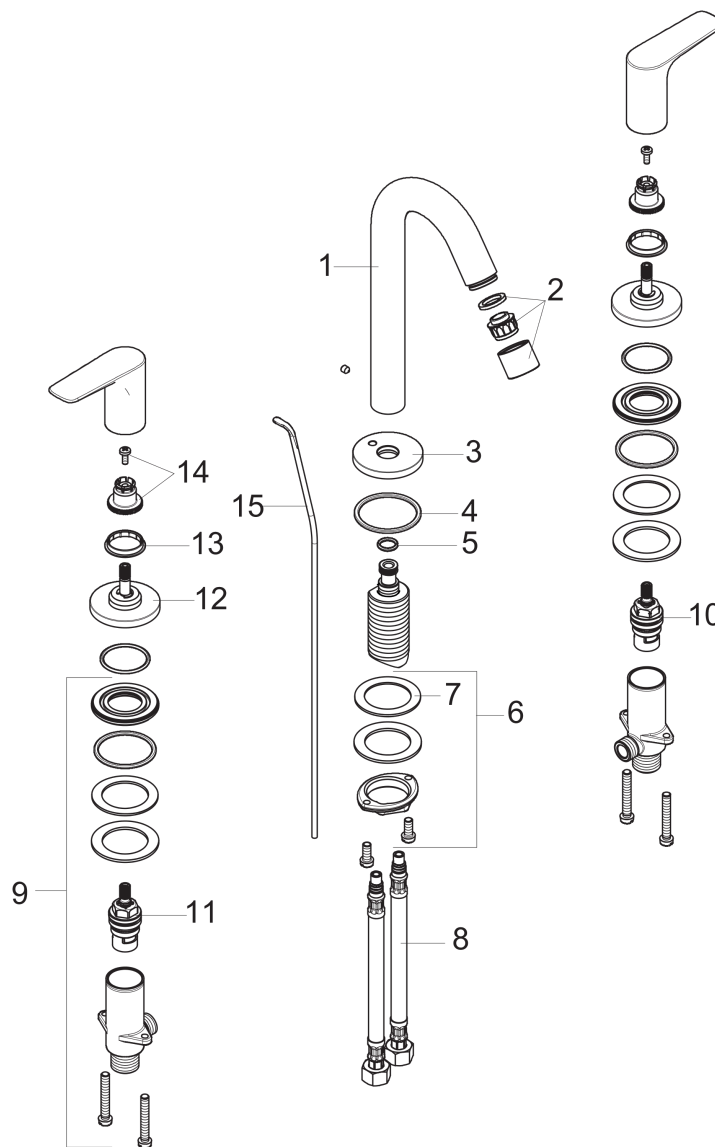

Logis

Widespread Faucet 150 with Pop-Up Drain, 1.2 GPM

Finishes : **brushed nickel** Part no. : **71533821**

Exploded drawing

Year of production: >07/16

Logis**Widespread Faucet 150 with Pop-Up Drain, 1.2 GPM**Finishes : **brushed nickel** Part no. : **71533821****Spare parts list**

Year of production: >07/16

Pos.	Description	Part no.	Price	PU
1	spout cpl.	95339820	-	1
2	aerator M24x1 (4,5 l/min)	92812820	-	1
3	escutcheon for spout	97505820	-	1
4	O-ring 40x3	92634000	-	1
5	O-ring 11x2	98127000	-	1
6	fixing set (Ø 32)	13961000	-	1
7	lever collar	97548000	-	1
8	connection hose 18½" M8x0,75 3/8"	96321001	-	1
9	stop valve cpl.	97357001	-	1
10	shut off unit left closing	94008000	-	1
11	shut off unit right closing	94009000	-	1
12	escutcheon Ø 52 mm	97285820	-	1
13	set of color-rings cold / hot water	92225000	-	1
14	handle fixing set	94184000	-	1
15	pull rod	96657820	-	1
a	pop up waste	88509820	-	1