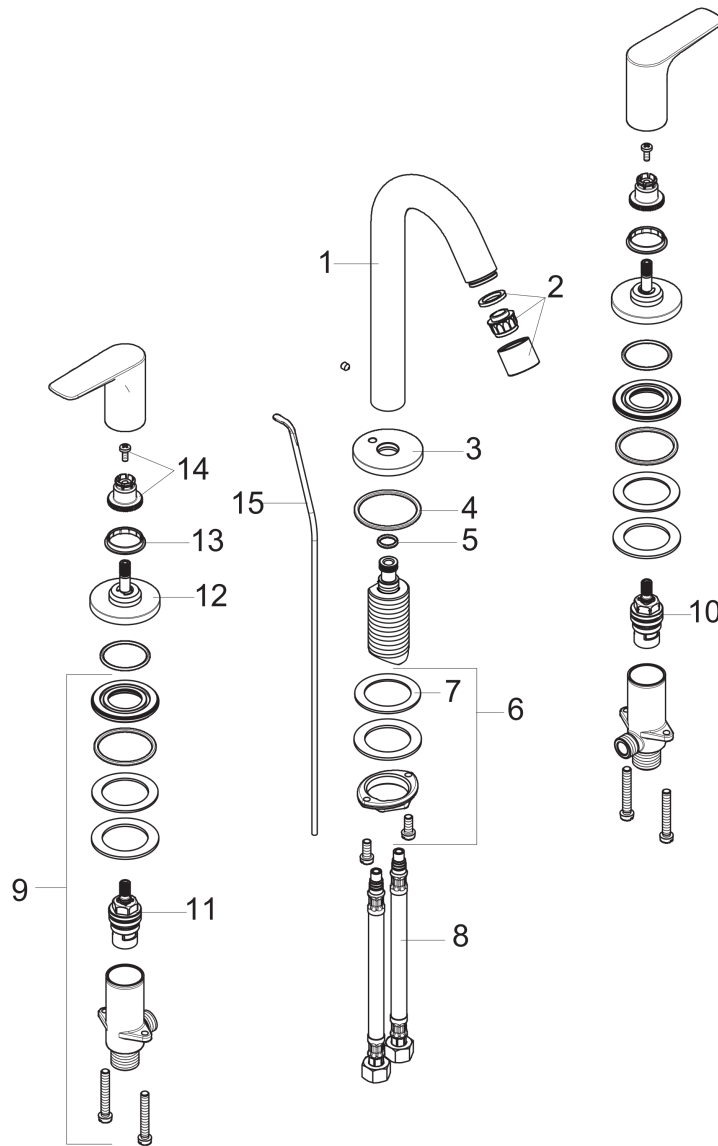

Logis

Widespread Faucet 150 with Pop-Up Drain, 1.2 GPM

Finishes : **chrome** Part no. : **71533001**

Description

Features

- Aerated spray
- Flow: 1.2 GPM (4.5 L/Min)
- 90° ceramic valves
- Includes pop-up drain

Item details

List Price \$ 330.00

Technology

Compliance

Product image

Scale drawing

Logis

Widespread Faucet 150 with Pop-Up Drain, 1.2 GPM

Finishes : **chrome** Part no. : **71533001**

Exploded drawing

Year of production: >07/16

Logis**Widespread Faucet 150 with Pop-Up Drain, 1.2 GPM**Finishes : **chrome** Part no. : **71533001****Spare parts list**

Year of production: >07/16

Pos.	Description	Part no.	Price	PU
1	spout cpl.	95339000	-	1
2	aerator M24x1 (4,5 l/min)	92812000	-	1
3	escutcheon for spout	97505000	-	1
4	O-ring 40x3	92634000	-	1
5	O-ring 11x2	98127000	-	1
6	fixing set (Ø 32)	13961000	-	1
7	lever collar	97548000	-	1
8	connection hose 18½" M8x0,75 3/8"	96321001	-	1
9	stop valve cpl.	97357001	-	1
10	shut off unit left closing	94008000	-	1
11	shut off unit right closing	94009000	-	1
12	escutcheon Ø 52 mm	97285000	-	1
13	set of color-rings cold / hot water	92225000	-	1
14	handle fixing set	94184000	-	1
15	pull rod	96657000	-	1
a	pop up waste	88509000	-	1