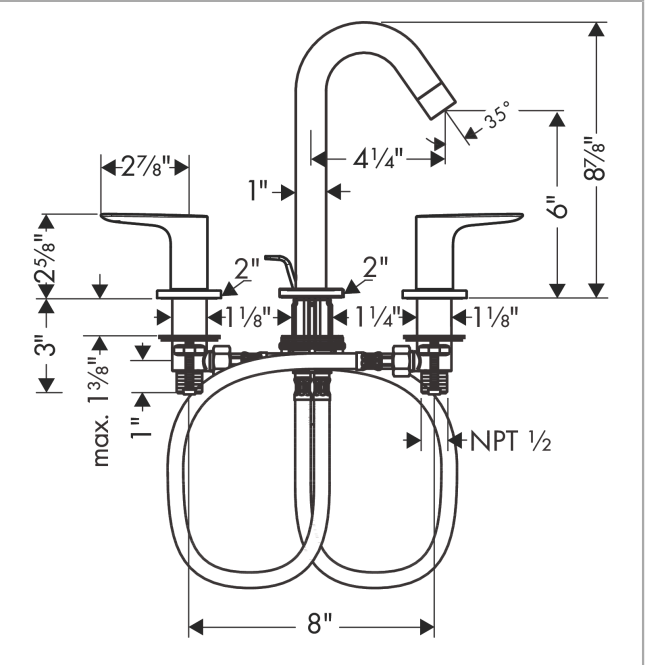

Logis

Widespread Faucet 150 with Pop-Up Drain, 1.2 GPM

Finishes : **chrome** Part no. : **71533001**

Description

Features

- Aerated spray
- Flow: 1.2 GPM (4.5 L/Min)
- 90° ceramic valves
- Includes pop-up drain

Item details

List Price \$ 330.00

Technology

Compliance

Product image

Scale drawing

Logis

Widespread Faucet 150 with Pop-Up Drain, 1.2 GPM

Finishes : **chrome** Part no. : **71533001**

Exploded drawing

Year of production: >07/16

Logis**Widespread Faucet 150 with Pop-Up Drain, 1.2 GPM**Finishes : **chrome** Part no. : **71533001****Spare parts list**

Year of production: >07/16

Pos.	Description	Part no.	Price	PU
1	spout cpl.	95339000	-	1
2	aerator M24x1 (4,5 l/min)	92812000	-	1
3	escutcheon for spout	97505000	-	1
4	O-ring 40x3	92634000	-	1
5	O-ring 11x2	98127000	-	1
6	fixing set (Ø 32)	13961000	-	1
7	lever collar	97548000	-	1
8	connection hose 18½" M8x0,75 3/8"	96321001	-	1
9	stop valve cpl.	97357001	-	1
10	shut off unit left closing	94008000	-	1
11	shut off unit right closing	94009000	-	1
12	escutcheon Ø 52 mm	97285000	-	1
13	set of color-rings cold / hot water	92225000	-	1
14	handle fixing set	94184000	-	1
15	pull rod	96657000	-	1
a	pop up waste	88509000	-	1