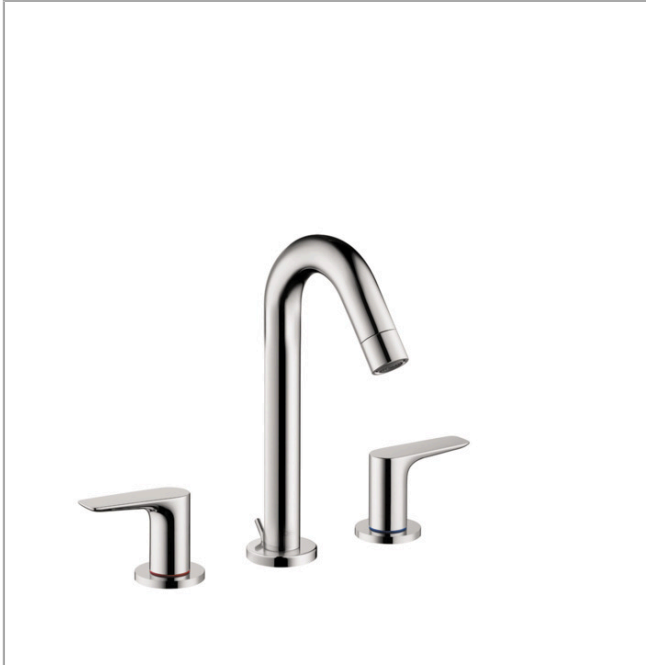

Logis

Widespread Faucet 150 with Pop-Up Drain, 1.2 GPM

Finishes : **chrome** Part no. : **71533001**

Description

Features

- Aerated spray
- Flow: 1.2 GPM (4.5 L/Min)
- 90° ceramic valves
- Includes pop-up drain

Item details

List Price \$ 330.00

Technology

Compliance

Product image

Scale drawing

Logis

Widespread Faucet 150 with Pop-Up Drain, 1.2 GPM

Finishes : **chrome** Part no. : **71533001**

Exploded drawing

Year of production: >07/16

Logis**Widespread Faucet 150 with Pop-Up Drain, 1.2 GPM**Finishes : **chrome** Part no. : **71533001****Spare parts list**

Year of production: >07/16

Pos.	Description	Part no.	Price	PU
1	spout cpl.	95339000	-	1
2	aerator M24x1 (4,5 l/min)	92812000	-	1
3	escutcheon for spout	97505000	-	1
4	O-ring 40x3	92634000	-	1
5	O-ring 11x2	98127000	-	1
6	fixing set (Ø 32)	13961000	-	1
7	lever collar	97548000	-	1
8	connection hose 18½" M8x0,75 3/8"	96321001	-	1
9	stop valve cpl.	97357001	-	1
10	shut off unit left closing	94008000	-	1
11	shut off unit right closing	94009000	-	1
12	escutcheon Ø 52 mm	97285000	-	1
13	set of color-rings cold / hot water	92225000	-	1
14	handle fixing set	94184000	-	1
15	pull rod	96657000	-	1
a	pop up waste	88509000	-	1