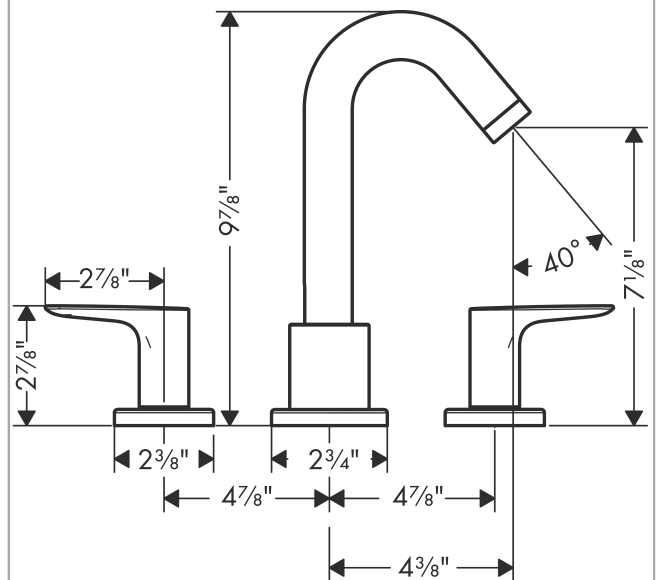

Logis
3-Hole Roman Tub Set Trim
 Finishes : **chrome** Part no. : **71500001**

Description

Features

- 90° ceramic valves

Item details

List Price \$ 452.00

Compliance

Product image

Scale drawing

Logis

3-Hole Roman Tub Set Trim

Finishes : **chrome** Part no. : **71500001**

Exploded drawing

Year of production: >07/15

Logis

3-Hole Roman Tub Set Trim

Finishes : **chrome** Part no. : **71500001**

Spare parts list

Year of production: >07/15

Pos.	Description	Part no.	Price	PU
1	hollow set screw M6x6	97660000	-	1
2	handle fixing set	94184000	-	1
3	adapter for spout	88512000	-	1
4	escutcheon Ø 70 mm	97779000	-	1
5	escutcheon	31098000	-	1
6	set of color-rings cold / hot water	95819000	-	1
7	handle	92779000	-	1
8	aerator M24x1 (25 l/min)	92512000	-	1
a	spout cpl.	95463000	-	1