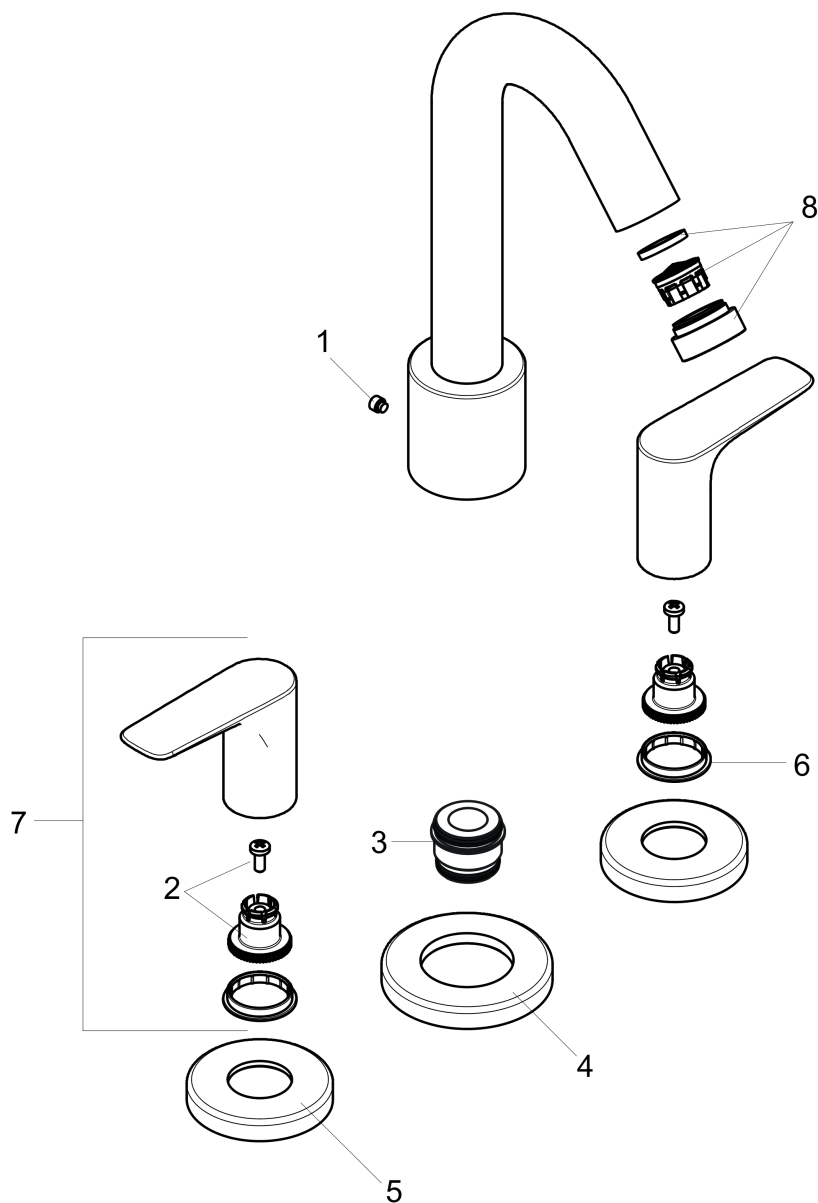

Logis
3-Hole Roman Tub Set Trim
 Finishes : **chrome** Part no. : **71500001**

Description

Features

- 90° ceramic valves

Item details

List Price \$ 452.00

Compliance

Product image

Scale drawing

Logis

3-Hole Roman Tub Set Trim

Finishes : **chrome** Part no. : **71500001**

Exploded drawing

Year of production: >07/15

Logis

3-Hole Roman Tub Set Trim

Finishes : **chrome** Part no. : **71500001**

Spare parts list

Year of production: >07/15

Pos.	Description	Part no.	Price	PU
1	hollow set screw M6x6	97660000	-	1
2	handle fixing set	94184000	-	1
3	adapter for spout	88512000	-	1
4	escutcheon Ø 70 mm	97779000	-	1
5	escutcheon	31098000	-	1
6	set of color-rings cold / hot water	95819000	-	1
7	handle	92779000	-	1
8	aerator M24x1 (25 l/min)	92512000	-	1
a	spout cpl.	95463000	-	1