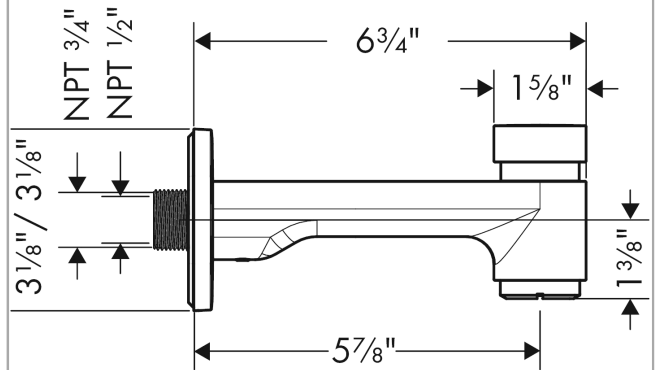

Logis

Logis Tub Spout with Diverter

Finishes : **brushed nickel** Part no. : **71412821**

Description

Features

- Solid brass
- 1/2" female and 3/4" male adaptor included

Item details

List Price \$ 214.00

Compliance

Product image

Scale drawing

Logis

Logis Tub Spout with Diverter

Finishes : **brushed nickel** Part no. : **71412821**

Exploded drawing

Year of production: >01/16