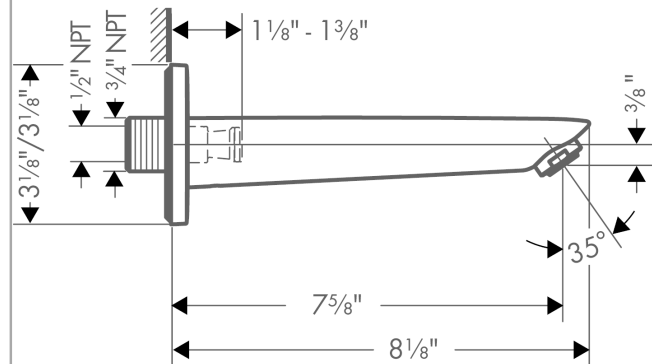

Logis

Tub Spout

Finishes : **brushed nickel** Part no. : **71410821**

Description

Features

- Solid brass

Item details

List Price \$ 215.00

Compliance

Product image

Scale drawing

Logis

Tub Spout

Finishes : **brushed nickel** Part no. : **71410821**

Exploded drawing

Year of production: >01/16

Logis

Tub Spout

Finishes : **brushed nickel** Part no. : **71410821**

Spare parts list

Year of production: >01/16

Pos.	Description	Part no.	Price	PU
1	O-ring 13x2	98128000	-	1
2	pin	97766000	-	1
3	aerator M24x1 (30 l/min)	96512820	-	1