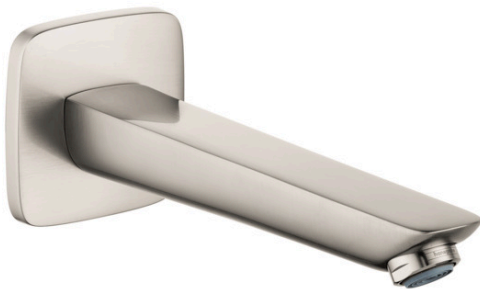

Logis

Tub Spout

Finishes : **brushed nickel** Part no. : **71410821**

Description

Features

- Solid brass

Item details

List Price \$ 215.00

Compliance

Product image

Scale drawing

Logis

Tub Spout

Finishes : **brushed nickel** Part no. : **71410821**

Exploded drawing

Year of production: >01/16

Logis

Tub Spout

Finishes : **brushed nickel** Part no. : **71410821**

Spare parts list

Year of production: >01/16

Pos.	Description	Part no.	Price	PU
1	O-ring 13x2	98128000	-	1
2	pin	97766000	-	1
3	aerator M24x1 (30 l/min)	96512820	-	1