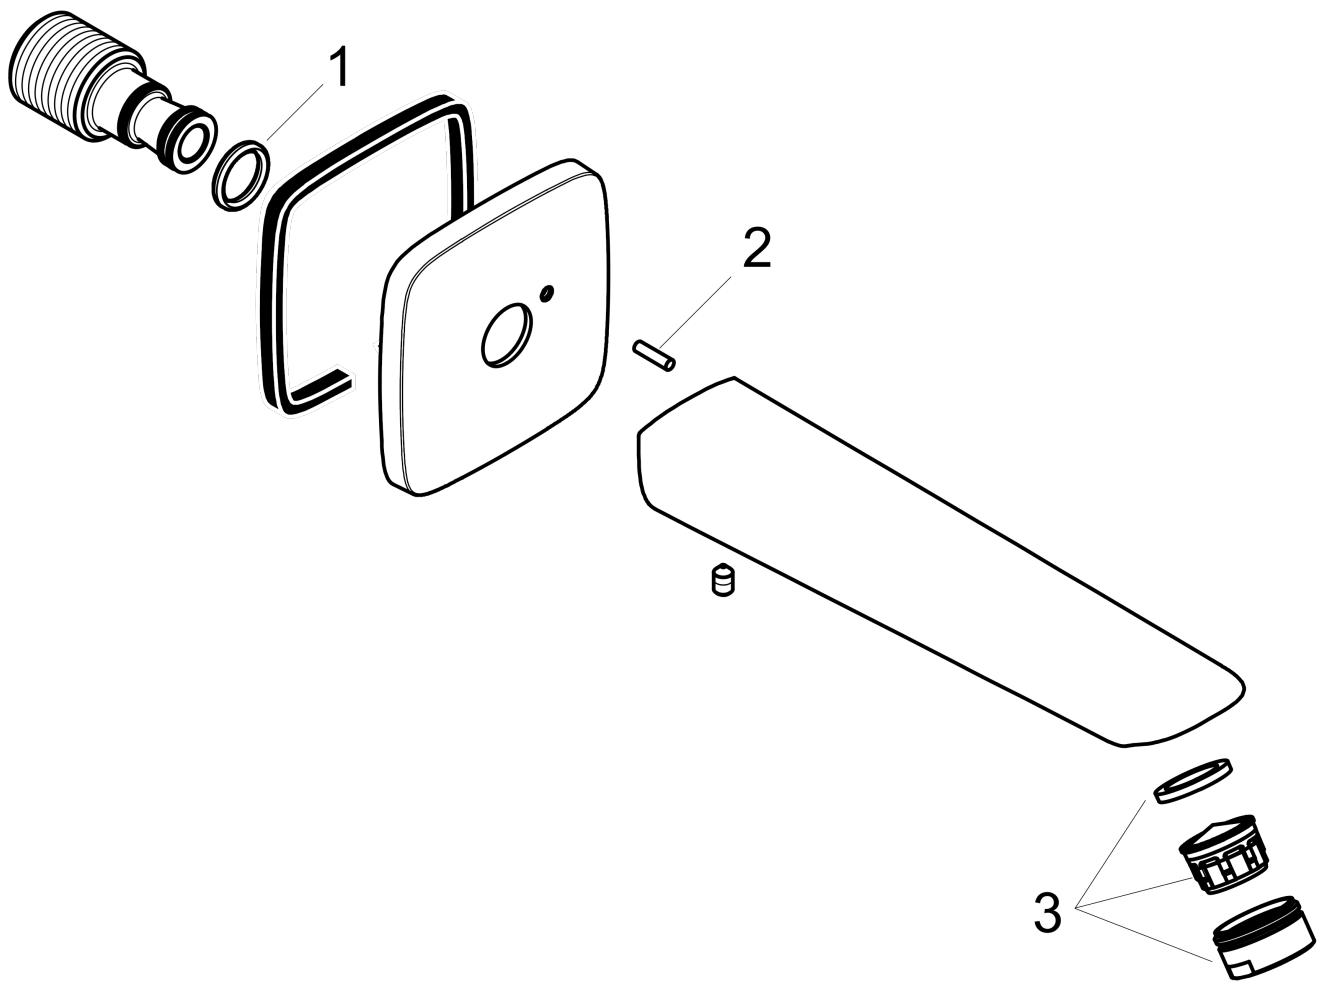

Logis

Tub Spout

Finishes : **brushed nickel** Part no. : **71410821**

Description

Features

- Solid brass

Item details

List Price \$ 215.00

Compliance

Product image

Scale drawing

Logis

Tub Spout

Finishes : **brushed nickel** Part no. : **71410821**

Exploded drawing

Year of production: >01/16

Logis

Tub Spout

Finishes : **brushed nickel** Part no. : **71410821**

Spare parts list

Year of production: >01/16

Pos.	Description	Part no.	Price	PU
1	O-ring 13x2	98128000	-	1
2	pin	97766000	-	1
3	aerator M24x1 (30 l/min)	96512820	-	1