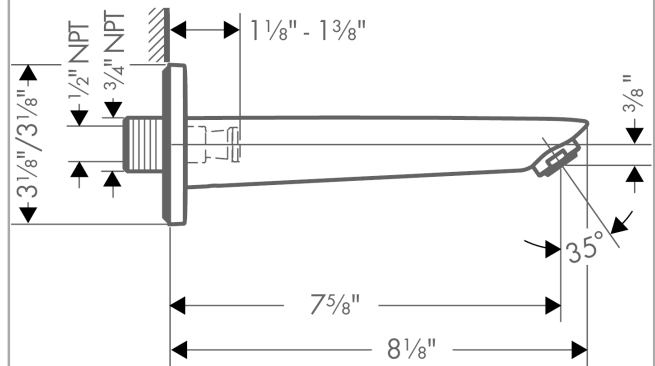

**Logis**

**Tub Spout**

Finishes : **chrome** Part no. : **71410001**

**Description**

**Features**

- Solid brass

**Item details**

List Price \$ 158.00

**Compliance**

**Product image**

**Scale drawing**

**Logis**

**Tub Spout**

Finishes : **chrome** Part no. : **71410001**

**Exploded drawing**

Year of production: >01/16

**Logis**

**Tub Spout**

Finishes : **chrome** Part no. : **71410001**

**Spare parts list**

Year of production: >01/16

Pos.	Description	Part no.	Price	PU
1	O-ring 13x2	98128000	-	1
2	pin	97766000	-	1
3	aerator M24x1 (30 l/min)	96512000	-	1