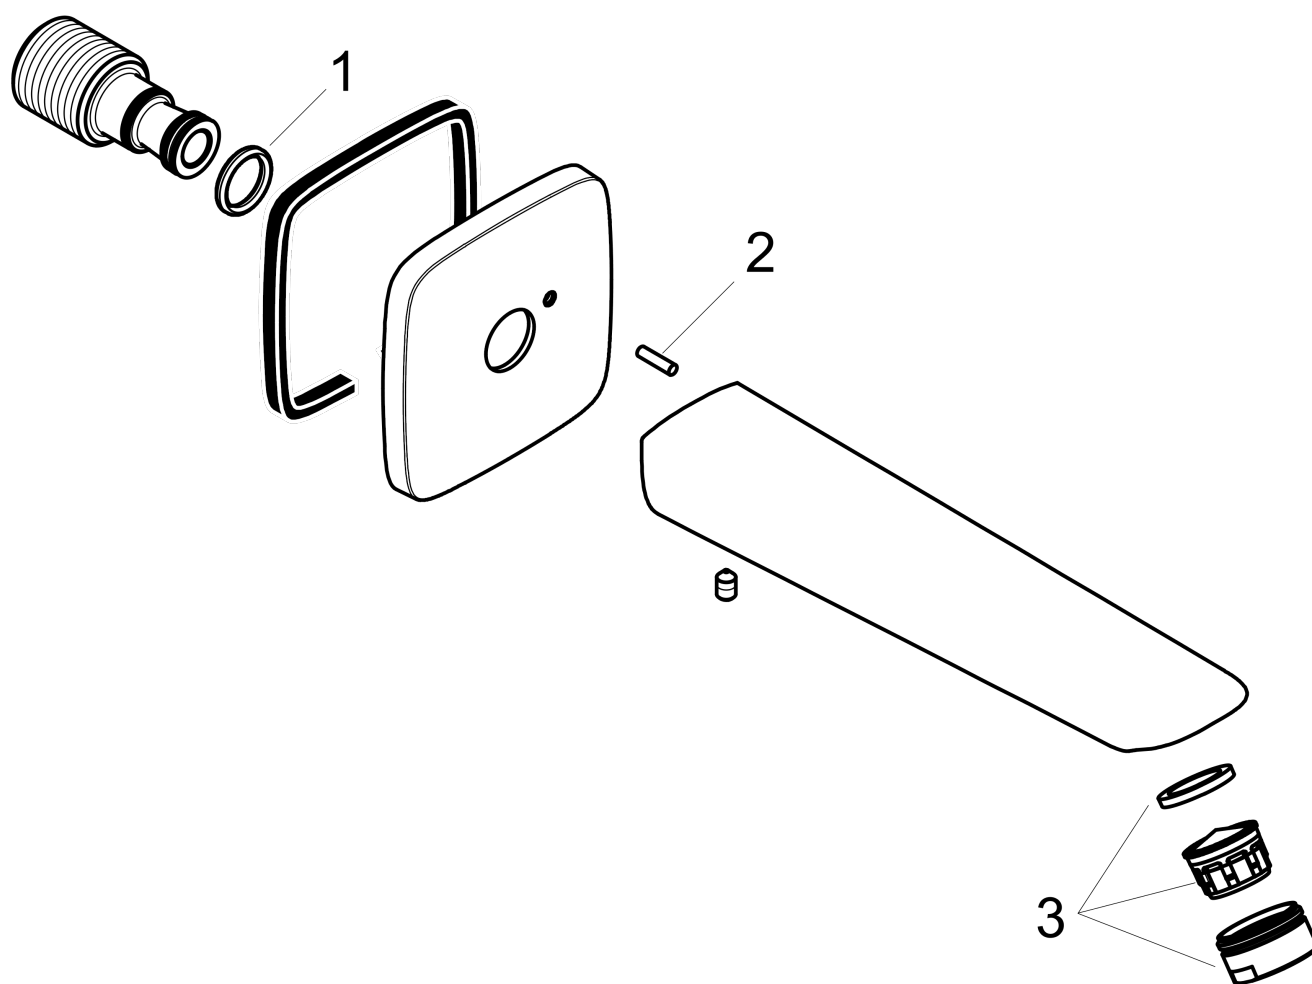

**Compliance**

**Product image**

**Scale drawing**

**Logis**

**Tub Spout**

Finishes : **chrome** Part no. : **71410001**

**Exploded drawing**

Year of production: >01/16

**Logis**

**Tub Spout**

Finishes : **chrome** Part no. : **71410001**

**Spare parts list**

Year of production: >01/16

Pos.	Description	Part no.	Price	PU
1	O-ring 13x2	98128000	-	1
2	pin	97766000	-	1
3	aerator M24x1 (30 l/min)	96512000	-	1