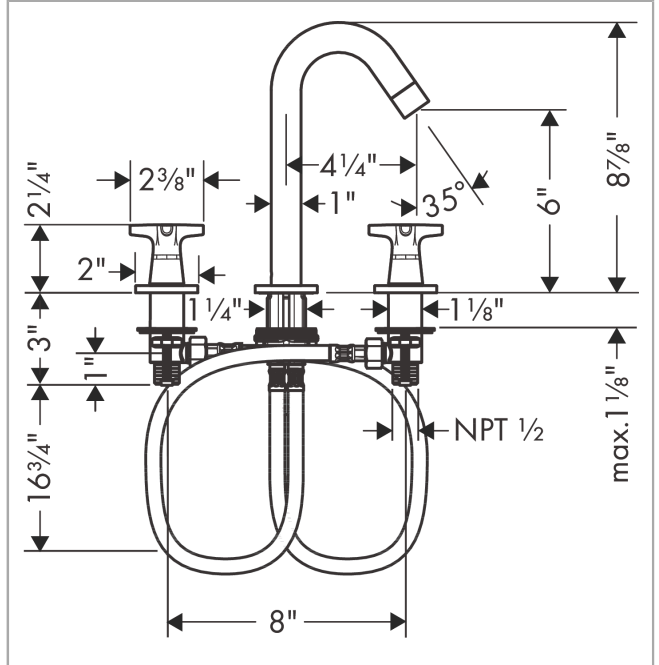

Logis Classic
Widespread Faucet 150 with Pop-Up Drain, 1.2 GPM
Finishes : **chrome** Part no. : **71323001**

Description

Features

- Aerated spray
- Flow: 1.2 GPM (4.5 L/Min)
- 90° ceramic valves
- Includes pop-up drain

Item details

List Price \$ 330.00

Technology

Compliance

Product image

Scale drawing

Logis Classic
Widespread Faucet 150 with Pop-Up Drain, 1.2 GPM
 Finishes : **chrome** Part no. : **71323001**

Exploded drawing

Year of production: >01/17

Logis Classic
Widespread Faucet 150 with Pop-Up Drain, 1.2 GPM
 Finishes : **chrome** Part no. : **71323001**

Spare parts list

Year of production: >01/17

Pos.	Description	Part no.	Price	PU
1	spout cpl.	95339000	-	1
2	aerator M24x1 (4,5 l/min)	92812000	-	1
3	escutcheon for spout	97505000	-	1
4	O-ring 40x3	92634000	-	1
5	O-ring 11x2	98127000	-	1
6	fixing set (Ø 32)	13961000	-	1
7	pull rod	96657000	-	1
8	connection hose 18½" M8x0,75 3/8"	96321001	-	1
9	handle	92222000	-	1
10	handle fixing set	98932000	-	1
11	set of color-rings cold / hot water	92225000	-	1
12	escutcheon Ø 52 mm	97285000	-	1
13	stop valve cpl.	97357001	-	1
14	nut	92854000	-	1
15	shut off unit right closing	94009000	-	1
16	shut off unit left closing	94008000	-	1
a	pop up waste	88509000	-	1