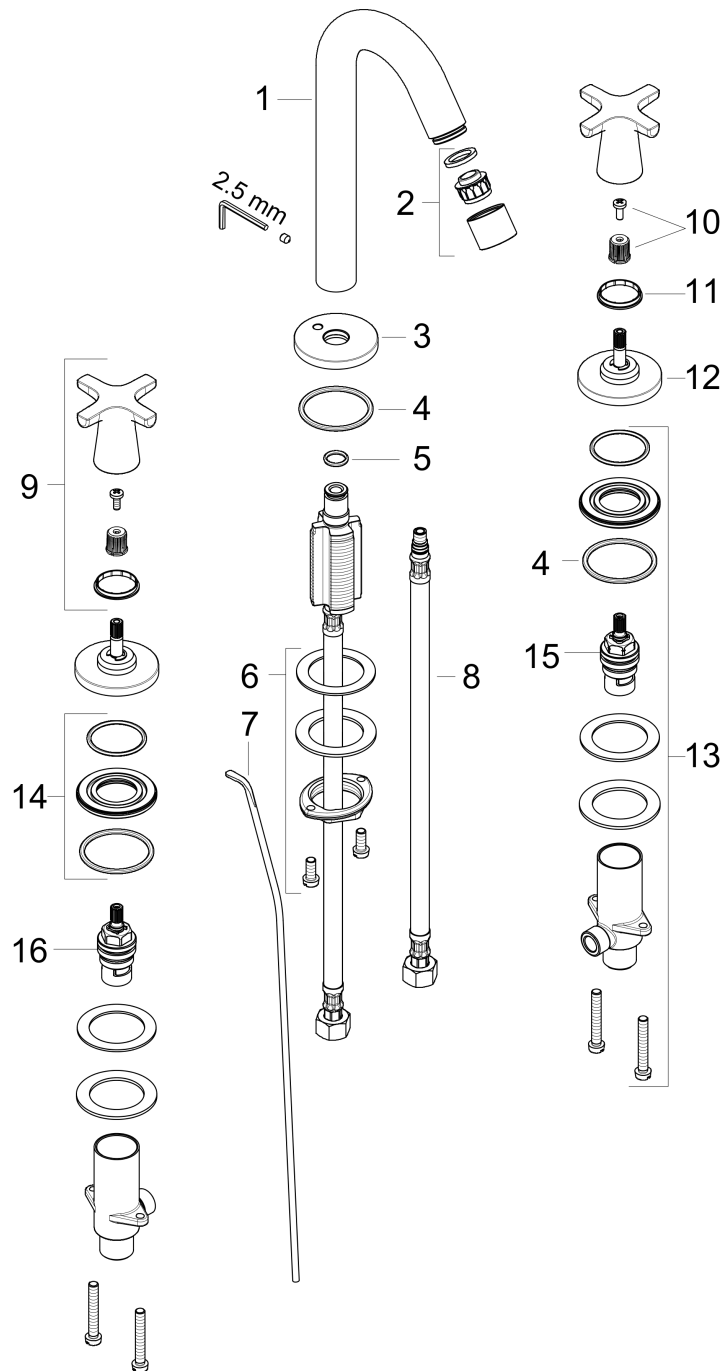

Logis Classic
Widespread Faucet 150 with Pop-Up Drain, 1.2 GPM
Finishes : **chrome** Part no. : **71323001**

Description

Features

- Aerated spray
- Flow: 1.2 GPM (4.5 L/Min)
- 90° ceramic valves
- Includes pop-up drain

Item details

List Price \$ 330.00

Technology

Compliance

Product image

Scale drawing

Logis Classic
Widespread Faucet 150 with Pop-Up Drain, 1.2 GPM
 Finishes : **chrome** Part no. : **71323001**

Exploded drawing

Year of production: >01/17

Logis Classic
Widespread Faucet 150 with Pop-Up Drain, 1.2 GPM
 Finishes : **chrome** Part no. : **71323001**

Spare parts list

Year of production: >01/17

Pos.	Description	Part no.	Price	PU
1	spout cpl.	95339000	-	1
2	aerator M24x1 (4,5 l/min)	92812000	-	1
3	escutcheon for spout	97505000	-	1
4	O-ring 40x3	92634000	-	1
5	O-ring 11x2	98127000	-	1
6	fixing set (Ø 32)	13961000	-	1
7	pull rod	96657000	-	1
8	connection hose 18½" M8x0,75 3/8"	96321001	-	1
9	handle	92222000	-	1
10	handle fixing set	98932000	-	1
11	set of color-rings cold / hot water	92225000	-	1
12	escutcheon Ø 52 mm	97285000	-	1
13	stop valve cpl.	97357001	-	1
14	nut	92854000	-	1
15	shut off unit right closing	94009000	-	1
16	shut off unit left closing	94008000	-	1
a	pop up waste	88509000	-	1