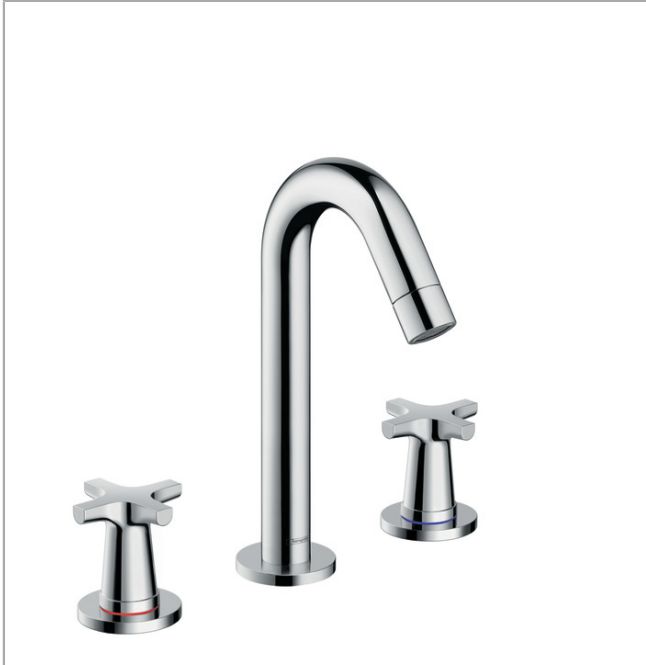

Logis Classic
Widespread Faucet 150 with Pop-Up Drain, 1.2 GPM
Finishes : **chrome** Part no. : **71323001**

Description

Features

- Aerated spray
- Flow: 1.2 GPM (4.5 L/Min)
- 90° ceramic valves
- Includes pop-up drain

Item details

List Price \$ 330.00

Technology

Compliance

Product image

Scale drawing

Logis Classic
Widespread Faucet 150 with Pop-Up Drain, 1.2 GPM
 Finishes : **chrome** Part no. : **71323001**

Exploded drawing

Year of production: >01/17

Logis Classic
Widespread Faucet 150 with Pop-Up Drain, 1.2 GPM
 Finishes : **chrome** Part no. : **71323001**

Spare parts list

Year of production: >01/17

Pos.	Description	Part no.	Price	PU
1	spout cpl.	95339000	-	1
2	aerator M24x1 (4,5 l/min)	92812000	-	1
3	escutcheon for spout	97505000	-	1
4	O-ring 40x3	92634000	-	1
5	O-ring 11x2	98127000	-	1
6	fixing set (Ø 32)	13961000	-	1
7	pull rod	96657000	-	1
8	connection hose 18½" M8x0,75 3/8"	96321001	-	1
9	handle	92222000	-	1
10	handle fixing set	98932000	-	1
11	set of color-rings cold / hot water	92225000	-	1
12	escutcheon Ø 52 mm	97285000	-	1
13	stop valve cpl.	97357001	-	1
14	nut	92854000	-	1
15	shut off unit right closing	94009000	-	1
16	shut off unit left closing	94008000	-	1
a	pop up waste	88509000	-	1