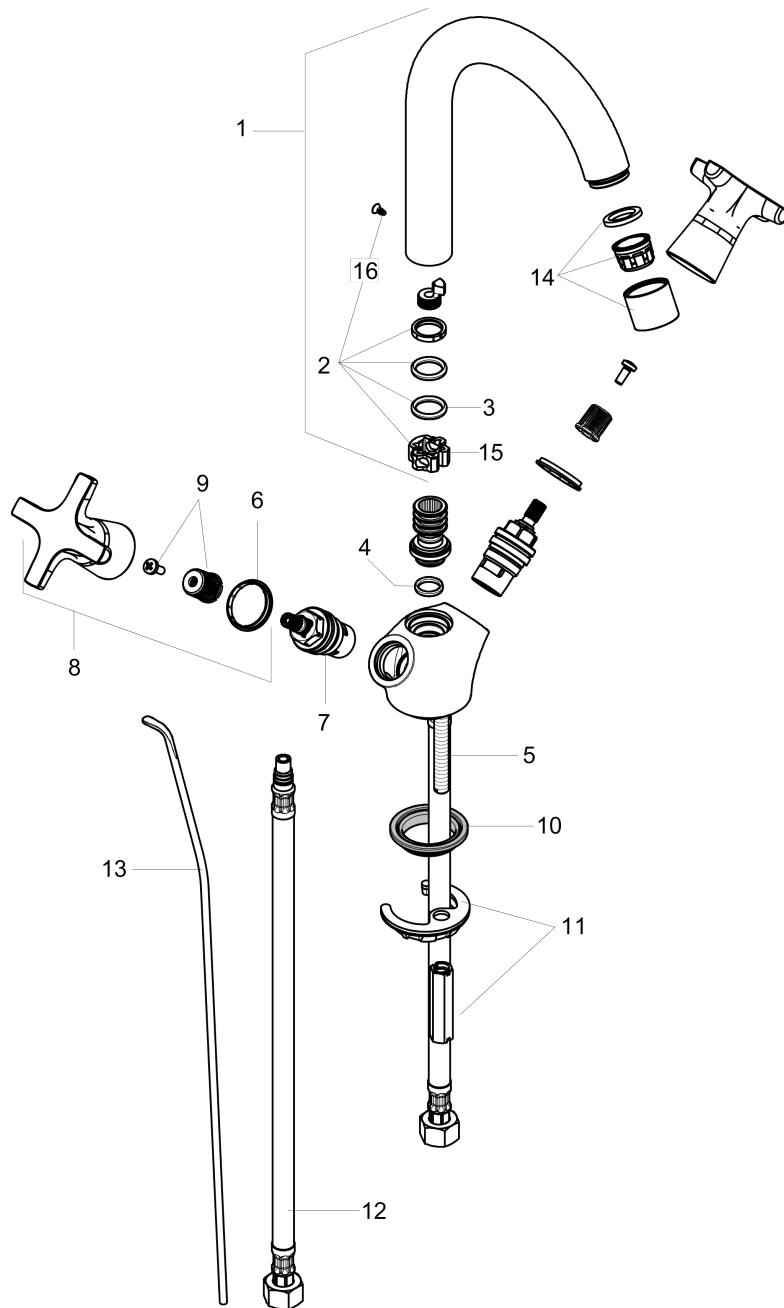

Logis Classic
Single-Hole Faucet 150 with Swivel Spout and Pop-Up Drain, 1.2 GPM
 Finishes : **brushed nickel** Part no. : **71270821**

Description

Features

- Swivel range 120°
- Aerated spray
- Flow: 1.2 GPM (4.5 L/Min)
- 90° ceramic valves
- Includes pop-up drain

Item details

List Price \$ 261.00

Technology

Compliance

Product image

Scale drawing

Logis Classic
Single-Hole Faucet 150 with Swivel Spout and Pop-Up Drain, 1.2 GPM
 Finishes : **brushed nickel** Part no. : **71270821**

Exploded drawing

Year of production: >07/16

Logis Classic

Single-Hole Faucet 150 with Swivel Spout and Pop-Up Drain, 1.2 GPM

Finishes : **brushed nickel** Part no. : **71270821**

Spare parts list

Year of production: >07/16

Pos.	Description	Part no.	Price	PU
1	spout cpl.	96521820	-	1
2	sealing set	92646000	-	1
3	O-Ring 14x2,5	98189000	-	1
4	O-ring 12x2	98214000	-	1
5	screw M8 x 68	97736000	-	1
6	set of color-rings cold / hot water	92225000	-	1
7	shut off unit right closing	94009000	-	1
8	handle	92222820	-	1
9	handle fixing set	98932000	-	1
10	seal Ø 42	98722000	-	1
11	fixing set	96016000	-	1
12	connection hose 18½" M8x0,75 3/8"	96321001	-	1
13	pull rod	96657820	-	1
14	aerator M24x1 (4,5 l/min)	92879820	-	1
15	axialring	97558000	-	1
16	screw	97662000	-	1
a	pop up waste	88509820	-	1