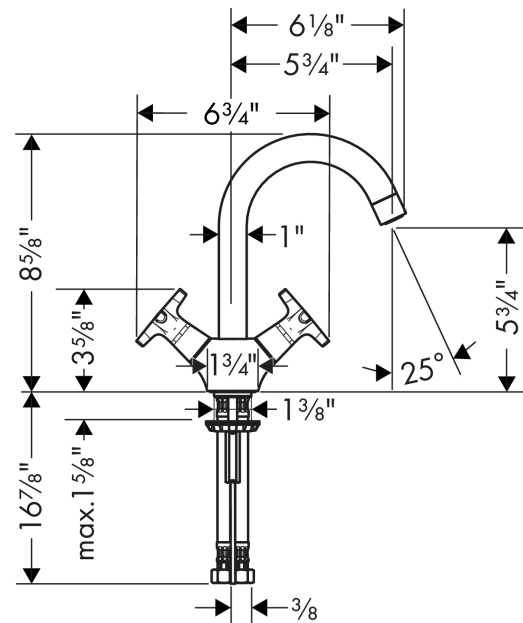

Logis Classic
Single-Hole Faucet 150 with Swivel Spout and Pop-Up Drain, 1.2 GPM
 Finishes : **brushed nickel** Part no. : **71270821**

Description

Features

- Swivel range 120°
- Aerated spray
- Flow: 1.2 GPM (4.5 L/Min)
- 90° ceramic valves
- Includes pop-up drain

Item details

List Price \$ 261.00

Technology

Compliance

Product image

Scale drawing

Logis Classic
Single-Hole Faucet 150 with Swivel Spout and Pop-Up Drain, 1.2 GPM
 Finishes : **brushed nickel** Part no. : **71270821**

Exploded drawing

Year of production: >07/16

Logis Classic

Single-Hole Faucet 150 with Swivel Spout and Pop-Up Drain, 1.2 GPM

Finishes : **brushed nickel** Part no. : **71270821**

Spare parts list

Year of production: >07/16

Pos.	Description	Part no.	Price	PU
1	spout cpl.	96521820	-	1
2	sealing set	92646000	-	1
3	O-Ring 14x2,5	98189000	-	1
4	O-ring 12x2	98214000	-	1
5	screw M8 x 68	97736000	-	1
6	set of color-rings cold / hot water	92225000	-	1
7	shut off unit right closing	94009000	-	1
8	handle	92222820	-	1
9	handle fixing set	98932000	-	1
10	seal Ø 42	98722000	-	1
11	fixing set	96016000	-	1
12	connection hose 18½" M8x0,75 3/8"	96321001	-	1
13	pull rod	96657820	-	1
14	aerator M24x1 (4,5 l/min)	92879820	-	1
15	axialring	97558000	-	1
16	screw	97662000	-	1
a	pop up waste	88509820	-	1