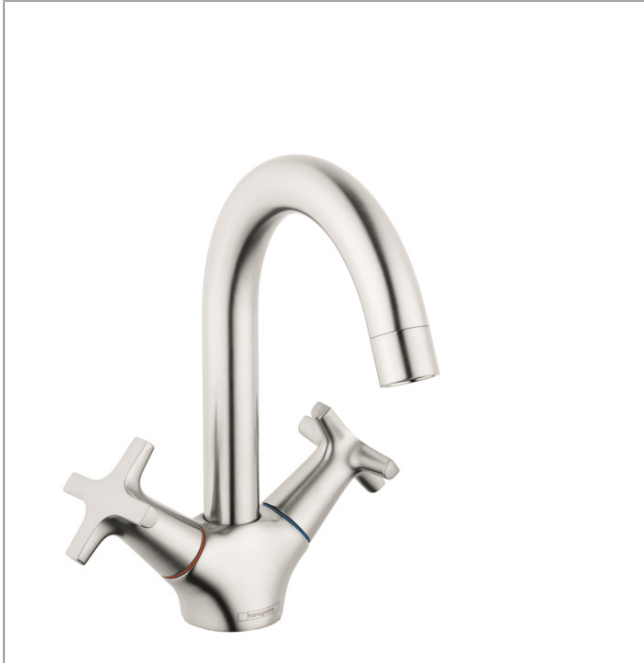

Logis Classic
Single-Hole Faucet 150 with Swivel Spout and Pop-Up Drain, 1.2 GPM
 Finishes : **brushed nickel** Part no. : **71270821**

Description

Features

- Swivel range 120°
- Aerated spray
- Flow: 1.2 GPM (4.5 L/Min)
- 90° ceramic valves
- Includes pop-up drain

Item details

List Price \$ 261.00

Technology

Compliance

Product image

Scale drawing

Logis Classic
Single-Hole Faucet 150 with Swivel Spout and Pop-Up Drain, 1.2 GPM
 Finishes : **brushed nickel** Part no. : **71270821**

Exploded drawing

Year of production: >07/16

Logis Classic

Single-Hole Faucet 150 with Swivel Spout and Pop-Up Drain, 1.2 GPM

Finishes : **brushed nickel** Part no. : **71270821**

Spare parts list

Year of production: >07/16

Pos.	Description	Part no.	Price	PU
1	spout cpl.	96521820	-	1
2	sealing set	92646000	-	1
3	O-Ring 14x2,5	98189000	-	1
4	O-ring 12x2	98214000	-	1
5	screw M8 x 68	97736000	-	1
6	set of color-rings cold / hot water	92225000	-	1
7	shut off unit right closing	94009000	-	1
8	handle	92222820	-	1
9	handle fixing set	98932000	-	1
10	seal Ø 42	98722000	-	1
11	fixing set	96016000	-	1
12	connection hose 18½" M8x0,75 3/8"	96321001	-	1
13	pull rod	96657820	-	1
14	aerator M24x1 (4,5 l/min)	92879820	-	1
15	axialring	97558000	-	1
16	screw	97662000	-	1
a	pop up waste	88509820	-	1