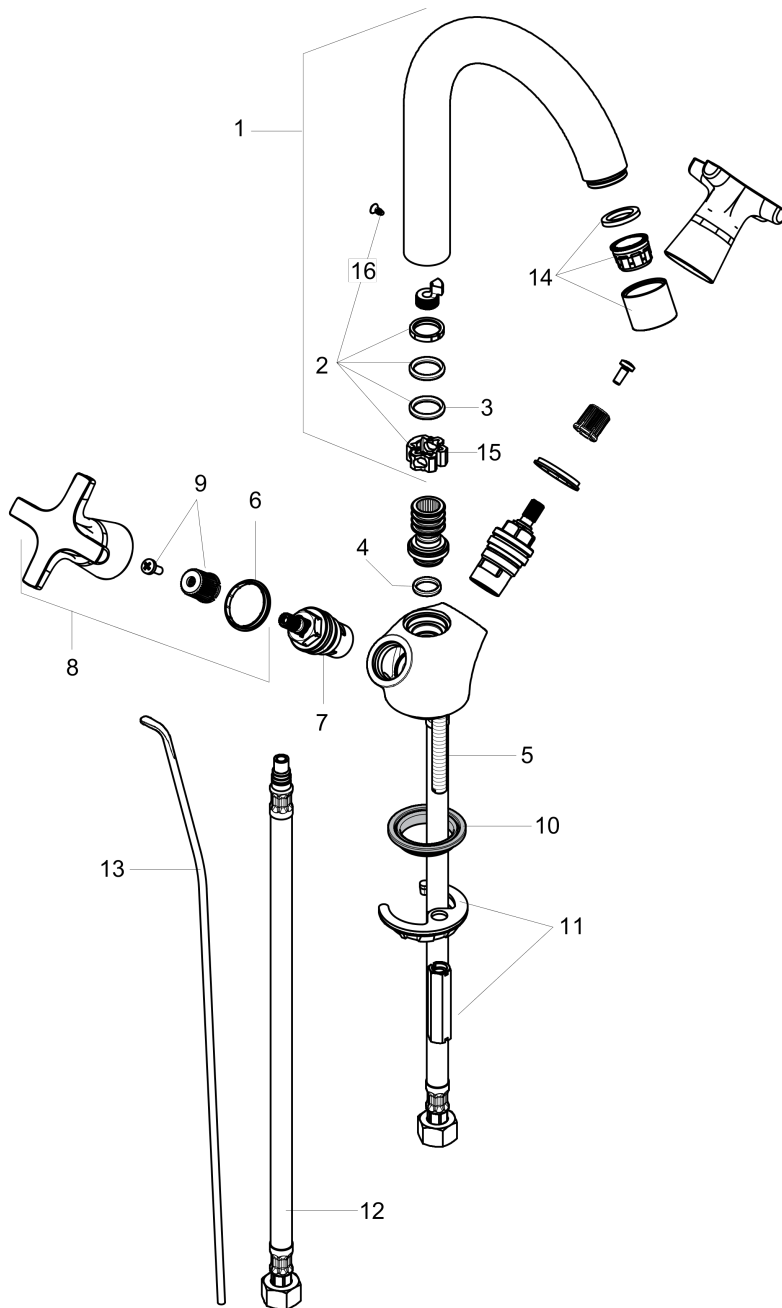

Logis Classic
Single-Hole Faucet 150 with Swivel Spout and Pop-Up Drain, 1.2 GPM
 Finishes : **chrome** Part no. : **71270001**

Description

Features

- Swivel range 120°
- Aerated spray
- Flow: 1.2 GPM (4.5 L/Min)
- 90° ceramic valves
- Includes pop-up drain

Item details

List Price \$ 194.00

Technology

Compliance

Product image

Scale drawing

Logis Classic
Single-Hole Faucet 150 with Swivel Spout and Pop-Up Drain, 1.2 GPM
 Finishes : **chrome** Part no. : **71270001**

Exploded drawing

Year of production: >07/16

Logis Classic

Single-Hole Faucet 150 with Swivel Spout and Pop-Up Drain, 1.2 GPM

Finishes : **chrome** Part no. : **71270001**

Spare parts list

Year of production: >07/16

Pos.	Description	Part no.	Price	PU
1	spout cpl.	96521000	-	1
2	sealing set	92646000	-	1
3	O-Ring 14x2,5	98189000	-	1
4	O-ring 12x2	98214000	-	1
5	screw M8 x 68	97736000	-	1
6	set of color-rings cold / hot water	92225000	-	1
7	shut off unit right closing	94009001	-	1
8	handle	92222000	-	1
9	handle fixing set	98932000	-	1
10	seal Ø 42	98722000	-	1
11	fixing set	96016000	-	1
12	connection hose 18½" M8x0,75 3/8"	96321001	-	1
13	pull rod	96657000	-	1
14	aerator M24x1 (4,5 l/min)	92879000	-	1
15	axialring	97558000	-	1
16	screw	97662000	-	1
a	pop up waste	88509000	-	1