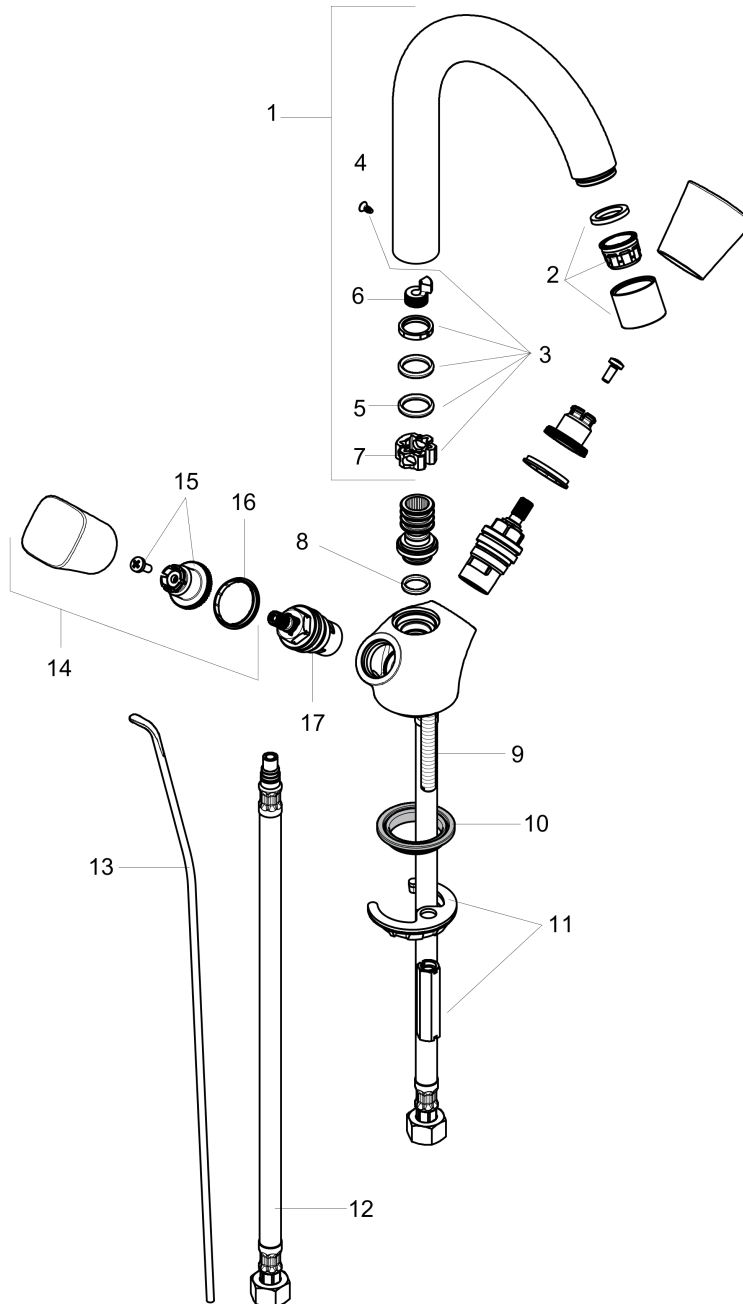

**Logis**

**Single-Hole Faucet 150 with Swivel Spout and Pop-Up Drain, 1.2 GPM**

Finishes : **chrome** Part no. : **71222001**

**Description**

**Features**

- Swivel range 120°
- Aerated spray
- Flow: 1.2 GPM (4.5 L/Min)
- 90° ceramic valves
- Includes pop-up drain

**Item details**

List Price \$ 204.00

**Technology**

**Compliance**

**Product image**

**Scale drawing**

**Logis**

**Single-Hole Faucet 150 with Swivel Spout and Pop-Up Drain, 1.2 GPM**

Finishes : **chrome** Part no. : **71222001**

**Exploded drawing**

Year of production: >07/16

**Logis**

**Single-Hole Faucet 150 with Swivel Spout and Pop-Up Drain, 1.2 GPM**

Finishes : **chrome** Part no. : **71222001**

**Spare parts list**

Year of production: >07/16

Pos.	Description	Part no.	Price	PU
1	spout cpl.	96521000	-	1
2	aerator M24x1 (4,5 l/min)	92879000	-	1
3	sealing set	92646000	-	1
4	screw	97662000	-	1
5	O-Ring 14x2,5	98189000	-	1
6	locating ring	95579000	-	1
7	axialring	97558000	-	1
8	O-ring 12x2	98214000	-	1
9	screw M8 x 68	97736000	-	1
10	seal Ø 42	98722000	-	1
11	fixing set	96016000	-	1
12	connection hose 18½" M8x0,75 3/8"	96321001	-	1
13	pull rod	96657000	-	1
14	handle	92221000	-	1
15	handle fixing set	94184000	-	1
16	set of color-rings cold / hot water	92225000	-	1
17	shut off unit right closing	94009000	-	1
a	pop up waste	88509000	-	1