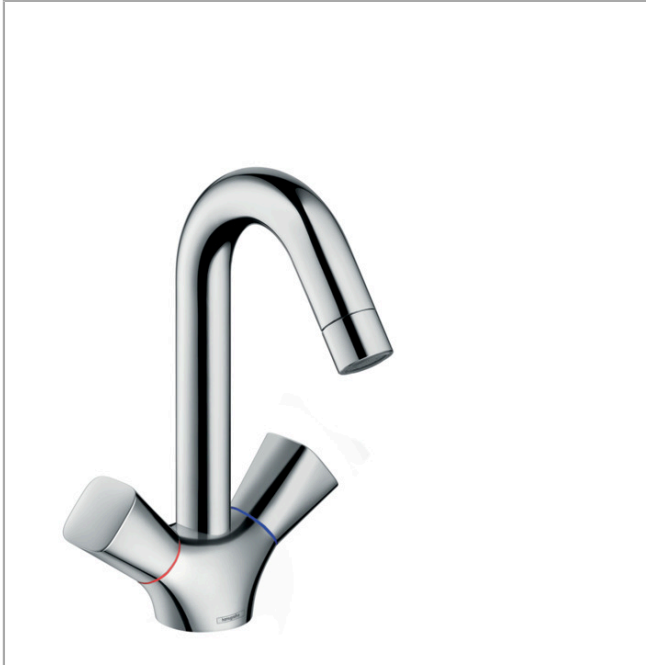

**Logis**

**Single-Hole Faucet 150 with Swivel Spout and Pop-Up Drain, 1.2 GPM**

Finishes : **chrome** Part no. : **71222001**

**Description**

**Features**

- Swivel range 120°
- Aerated spray
- Flow: 1.2 GPM (4.5 L/Min)
- 90° ceramic valves
- Includes pop-up drain

**Item details**

List Price \$ 204.00

**Technology**

**Compliance**

**Product image**

**Scale drawing**

**Logis**

**Single-Hole Faucet 150 with Swivel Spout and Pop-Up Drain, 1.2 GPM**

Finishes : **chrome** Part no. : **71222001**

**Exploded drawing**

Year of production: >07/16

**Logis**

**Single-Hole Faucet 150 with Swivel Spout and Pop-Up Drain, 1.2 GPM**

Finishes : **chrome** Part no. : **71222001**

**Spare parts list**

Year of production: >07/16

Pos.	Description	Part no.	Price	PU
1	spout cpl.	96521000	-	1
2	aerator M24x1 (4,5 l/min)	92879000	-	1
3	sealing set	92646000	-	1
4	screw	97662000	-	1
5	O-Ring 14x2,5	98189000	-	1
6	locating ring	95579000	-	1
7	axialring	97558000	-	1
8	O-ring 12x2	98214000	-	1
9	screw M8 x 68	97736000	-	1
10	seal Ø 42	98722000	-	1
11	fixing set	96016000	-	1
12	connection hose 18½" M8x0,75 3/8"	96321001	-	1
13	pull rod	96657000	-	1
14	handle	92221000	-	1
15	handle fixing set	94184000	-	1
16	set of color-rings cold / hot water	92225000	-	1
17	shut off unit right closing	94009000	-	1
a	pop up waste	88509000	-	1