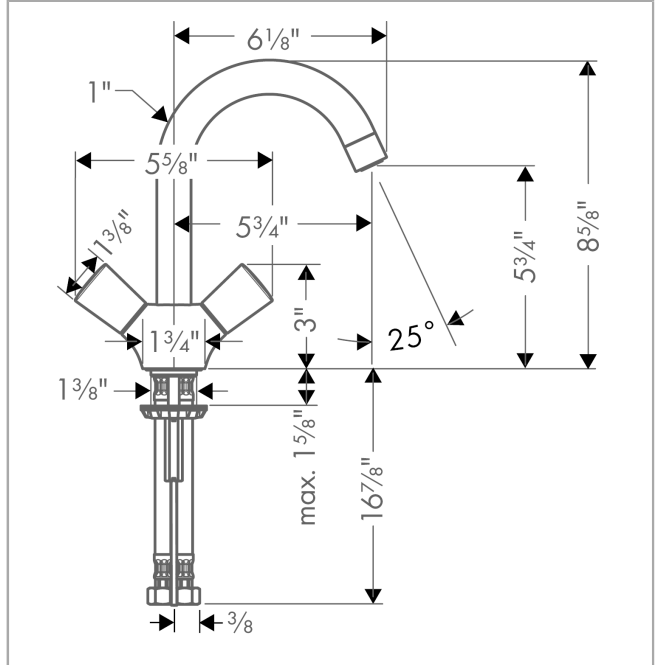

**Logis**

**Single-Hole Faucet 150 with Swivel Spout and Pop-Up Drain, 1.2 GPM**

Finishes : **chrome** Part no. : **71222001**

**Description**

**Features**

- Swivel range 120°
- Aerated spray
- Flow: 1.2 GPM (4.5 L/Min)
- 90° ceramic valves
- Includes pop-up drain

**Item details**

List Price \$ 204.00

**Technology**

**Compliance**

**Product image**

**Scale drawing**

**Logis**

**Single-Hole Faucet 150 with Swivel Spout and Pop-Up Drain, 1.2 GPM**

Finishes : **chrome** Part no. : **71222001**

**Exploded drawing**

Year of production: >07/16

**Logis**

**Single-Hole Faucet 150 with Swivel Spout and Pop-Up Drain, 1.2 GPM**

Finishes : **chrome** Part no. : **71222001**

**Spare parts list**

Year of production: >07/16

Pos.	Description	Part no.	Price	PU
1	spout cpl.	96521000	-	1
2	aerator M24x1 (4,5 l/min)	92879000	-	1
3	sealing set	92646000	-	1
4	screw	97662000	-	1
5	O-Ring 14x2,5	98189000	-	1
6	locating ring	95579000	-	1
7	axialring	97558000	-	1
8	O-ring 12x2	98214000	-	1
9	screw M8 x 68	97736000	-	1
10	seal Ø 42	98722000	-	1
11	fixing set	96016000	-	1
12	connection hose 18½" M8x0,75 3/8"	96321001	-	1
13	pull rod	96657000	-	1
14	handle	92221000	-	1
15	handle fixing set	94184000	-	1
16	set of color-rings cold / hot water	92225000	-	1
17	shut off unit right closing	94009000	-	1
a	pop up waste	88509000	-	1