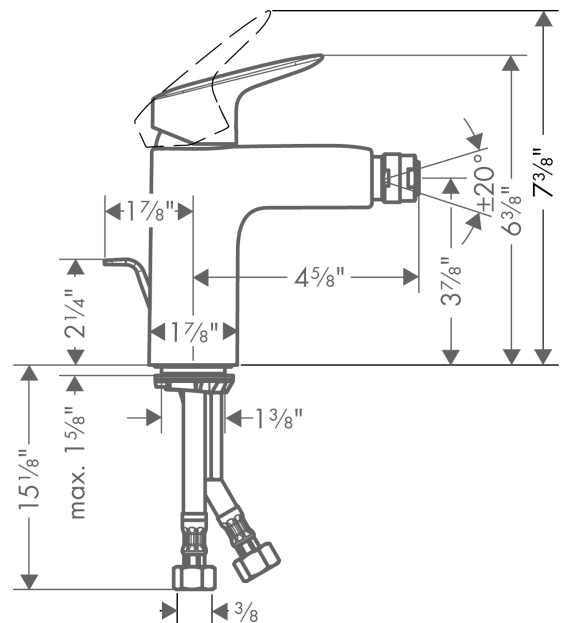

**Logis**

**Single-Hole Bidet Faucet**

Finishes : **brushed nickel**

Part no. : **71200821**

**Description**

**Features**

- Pivoting aerator
- Ceramic cartridge
- Includes pop-up drain

**Item details**

List Price

\$ 239.00

**Compliance**

**Product image**

**Scale drawing**

**Logis**  
**Single-Hole Bidet Faucet**  
 Finishes : **brushed nickel**

Part no. : **71200821**

**Exploded drawing**

Year of production: >07/15

**Logis**

**Single-Hole Bidet Faucet**

Finishes : **brushed nickel**

Part no. : **71200821**

**Spare parts list**

Year of production: >07/15

Pos.	Description	Part no.	Price	PU
1	handle	92224820	-	1
2	screw cover	96338000	-	1
3	flange	97406820	-	1
4	nut	97209000	-	1
5	O-Ring 32x2	98193000	-	1
6	O-ring 35x2	92604000	-	1
7	cartridge, assy	92730000	-	1
8	locking screw for handle	95140000	-	1
9	seal	95008000	-	1
10	adapter for cartridge	98750000	-	1
11	O-Ring 30x2	98186000	-	1
12	ball joint	92036820	-	1
13	aerator M24x1 (7 l/min)	13912820	-	1
14	screw M8 x 68	97736000	-	1
15	seal	97608000	-	1
16	fixing set	96016000	-	1
17	connection hose 18½" M8x0,75 3/8"	96321001	-	1
18	pull rod	96657820	-	1
a	pop up waste	88509820	-	1