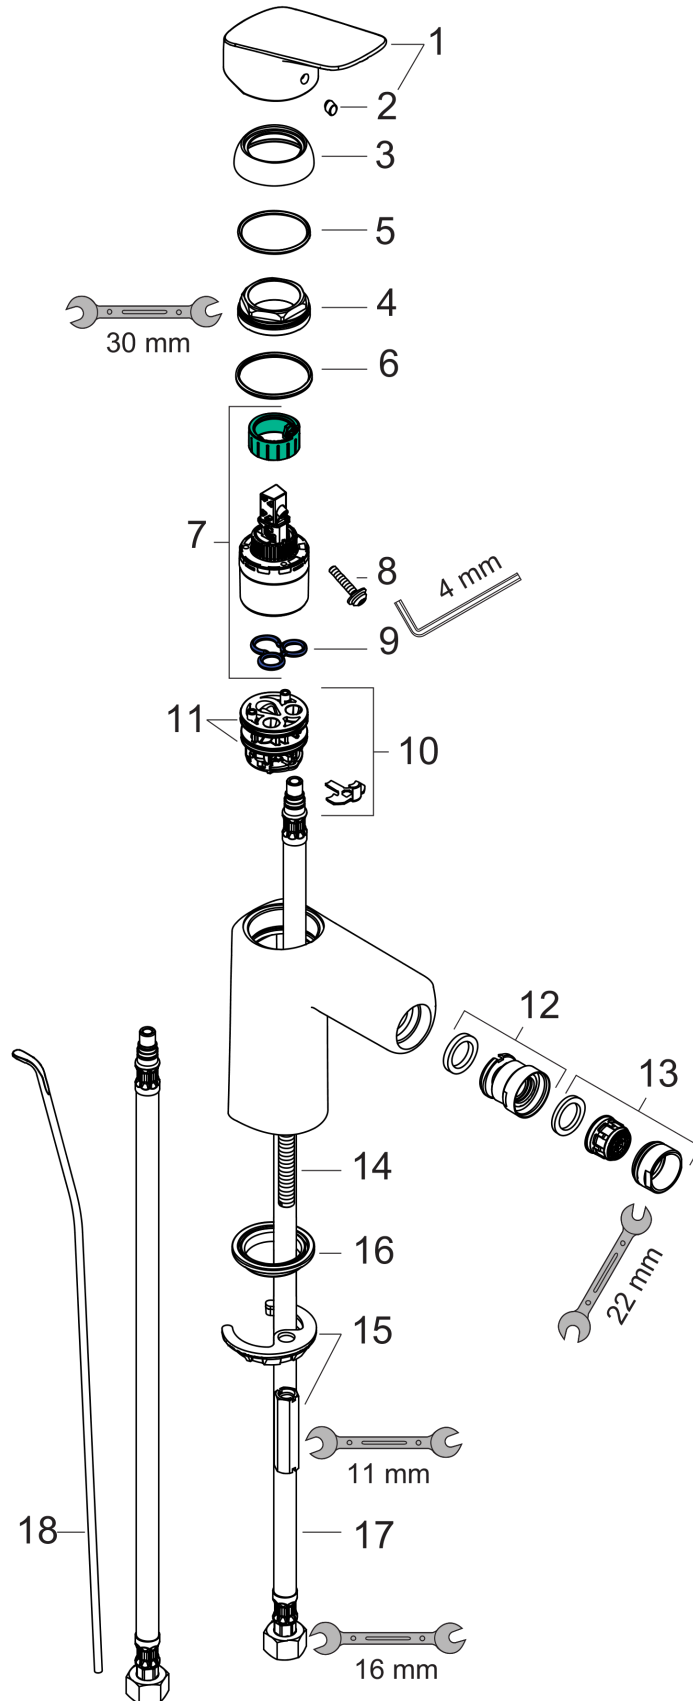

**Logis**

**Single-Hole Bidet Faucet**

Finishes : **brushed nickel**

Part no. : **71200821**

**Description**

**Features**

- Pivoting aerator
- Ceramic cartridge
- Includes pop-up drain

**Item details**

List Price

\$ 239.00

**Compliance**

**Product image**

**Scale drawing**

**Logis**  
**Single-Hole Bidet Faucet**  
 Finishes : **brushed nickel**

Part no. : **71200821**

**Exploded drawing**

Year of production: >07/15

**Logis**

**Single-Hole Bidet Faucet**

Finishes : **brushed nickel**

Part no. : **71200821**

**Spare parts list**

Year of production: >07/15

Pos.	Description	Part no.	Price	PU
1	handle	92224820	-	1
2	screw cover	96338000	-	1
3	flange	97406820	-	1
4	nut	97209000	-	1
5	O-Ring 32x2	98193000	-	1
6	O-ring 35x2	92604000	-	1
7	cartridge, assy	92730000	-	1
8	locking screw for handle	95140000	-	1
9	seal	95008000	-	1
10	adapter for cartridge	98750000	-	1
11	O-Ring 30x2	98186000	-	1
12	ball joint	92036820	-	1
13	aerator M24x1 (7 l/min)	13912820	-	1
14	screw M8 x 68	97736000	-	1
15	seal	97608000	-	1
16	fixing set	96016000	-	1
17	connection hose 18½" M8x0,75 3/8"	96321001	-	1
18	pull rod	96657820	-	1
a	pop up waste	88509820	-	1