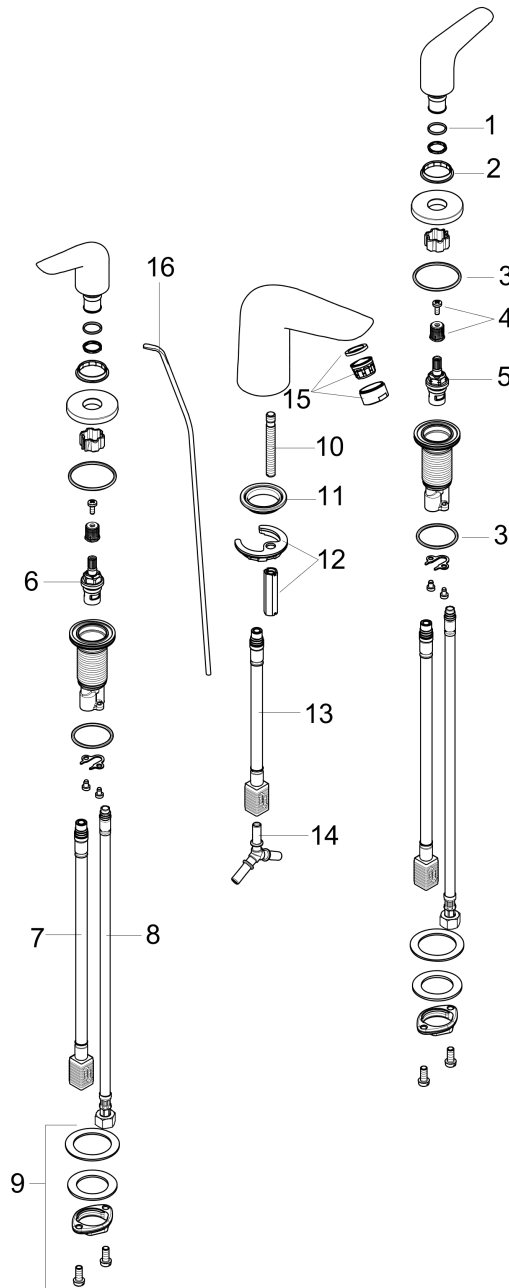

Focus N

Widespread Faucet 100 with Pop-Up Drain, 1.2 GPM

Finishes : **chrome** Part no. : **71140001**

Description

Features

- Aerated spray
- Flow: 1.2 GPM (4.5 L/Min)
- 90° ceramic valves
- Includes pop-up drain

Item details

List Price \$ 299.00

Technology

Compliance

Product image

Scale drawing

Focus N
Widespread Faucet 100 with Pop-Up Drain, 1.2 GPM
 Finishes : **chrome** Part no. : **71140001**

Exploded drawing

Year of production: >07/18

Focus N

Widespread Faucet 100 with Pop-Up Drain, 1.2 GPM

Finishes : **chrome** Part no. : **71140001**

Spare parts list

Year of production: >07/18

Pos.	Description	Part no.	Price	PU
1	O-Ring 14x1,5	98201000	-	1
2	set of color-rings cold / hot water	95819000	-	1
3	O-ring 33x2,5	92907000	-	1
4	handle fixing set	98932000	-	1
5	shut off unit left closing	95366000	-	1
6	shut off unit right closing	98817000	-	1
7	connection hose 400 mm M10x1	92914000	-	1
8	connection hose 450 mm M8x0,75 G3/8	97206000	-	1
9	nut	97209000	-	1
10	screw M8 x 68	97736000	-	1
11	seal Ø 42	98722000	-	1
12	fixing set	96016000	-	1
13	connection hose 200 mm M10x1	92913000	-	1
14	hose connection angel	92905000	-	1
15	aerator M24x1 (4,5 l/min)	92879000	-	1
16	pull rod	96657000	-	1
a	handle	93199000	-	1
b	escutcheon for handle	92956000	-	1
c	spout cpl.	93198000	-	1
d	pop up waste	88509000	-	1