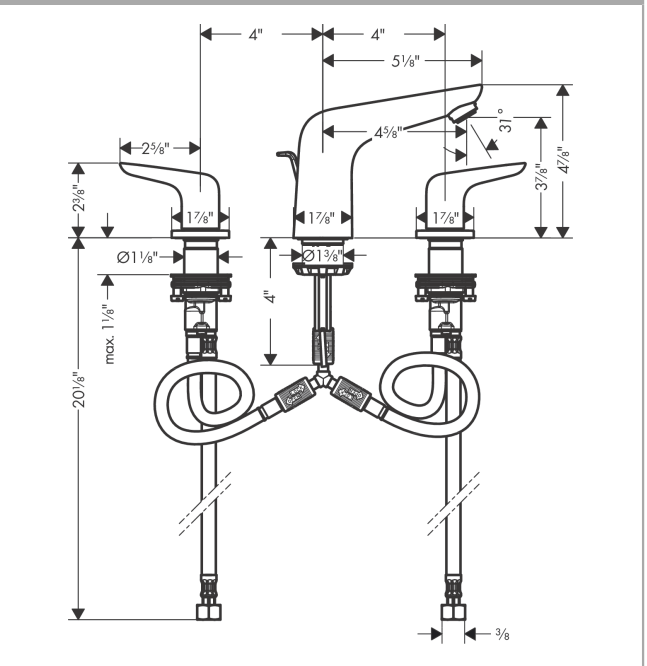

Focus N

Widespread Faucet 100 with Pop-Up Drain, 1.2 GPM

Finishes : **chrome** Part no. : **71140001**

Description

Features

- Aerated spray
- Flow: 1.2 GPM (4.5 L/Min)
- 90° ceramic valves
- Includes pop-up drain

Item details

List Price \$ 299.00

Technology

Compliance

Product image

Scale drawing

Focus N
Widespread Faucet 100 with Pop-Up Drain, 1.2 GPM
 Finishes : **chrome** Part no. : **71140001**

Exploded drawing

Year of production: >07/18

Focus N

Widespread Faucet 100 with Pop-Up Drain, 1.2 GPM

Finishes : **chrome** Part no. : **71140001**

Spare parts list

Year of production: >07/18

Pos.	Description	Part no.	Price	PU
1	O-Ring 14x1,5	98201000	-	1
2	set of color-rings cold / hot water	95819000	-	1
3	O-ring 33x2,5	92907000	-	1
4	handle fixing set	98932000	-	1
5	shut off unit left closing	95366000	-	1
6	shut off unit right closing	98817000	-	1
7	connection hose 400 mm M10x1	92914000	-	1
8	connection hose 450 mm M8x0,75 G3/8	97206000	-	1
9	nut	97209000	-	1
10	screw M8 x 68	97736000	-	1
11	seal Ø 42	98722000	-	1
12	fixing set	96016000	-	1
13	connection hose 200 mm M10x1	92913000	-	1
14	hose connection angel	92905000	-	1
15	aerator M24x1 (4,5 l/min)	92879000	-	1
16	pull rod	96657000	-	1
a	handle	93199000	-	1
b	escutcheon for handle	92956000	-	1
c	spout cpl.	93198000	-	1
d	pop up waste	88509000	-	1