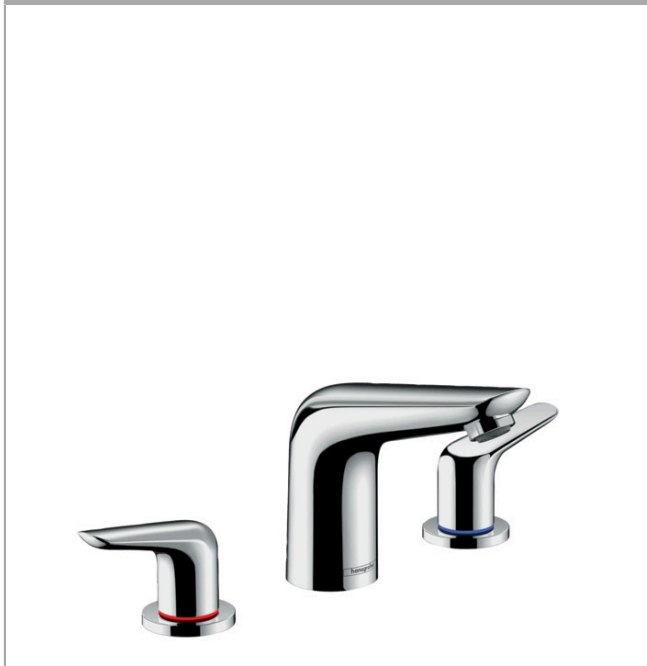

Focus N

Widespread Faucet 100 with Pop-Up Drain, 1.2 GPM

Finishes : **chrome** Part no. : **71140001**

Description

Features

- Aerated spray
- Flow: 1.2 GPM (4.5 L/Min)
- 90° ceramic valves
- Includes pop-up drain

Item details

List Price \$ 299.00

Technology

Compliance

Product image

Scale drawing

Focus N
Widespread Faucet 100 with Pop-Up Drain, 1.2 GPM
 Finishes : **chrome** Part no. : **71140001**

Exploded drawing

Year of production: >07/18

Focus N

Widespread Faucet 100 with Pop-Up Drain, 1.2 GPM

Finishes : **chrome** Part no. : **71140001**

Spare parts list

Year of production: >07/18

Pos.	Description	Part no.	Price	PU
1	O-Ring 14x1,5	98201000	-	1
2	set of color-rings cold / hot water	95819000	-	1
3	O-ring 33x2,5	92907000	-	1
4	handle fixing set	98932000	-	1
5	shut off unit left closing	95366000	-	1
6	shut off unit right closing	98817000	-	1
7	connection hose 400 mm M10x1	92914000	-	1
8	connection hose 450 mm M8x0,75 G3/8	97206000	-	1
9	nut	97209000	-	1
10	screw M8 x 68	97736000	-	1
11	seal Ø 42	98722000	-	1
12	fixing set	96016000	-	1
13	connection hose 200 mm M10x1	92913000	-	1
14	hose connection angel	92905000	-	1
15	aerator M24x1 (4,5 l/min)	92879000	-	1
16	pull rod	96657000	-	1
a	handle	93199000	-	1
b	escutcheon for handle	92956000	-	1
c	spout cpl.	93198000	-	1
d	pop up waste	88509000	-	1