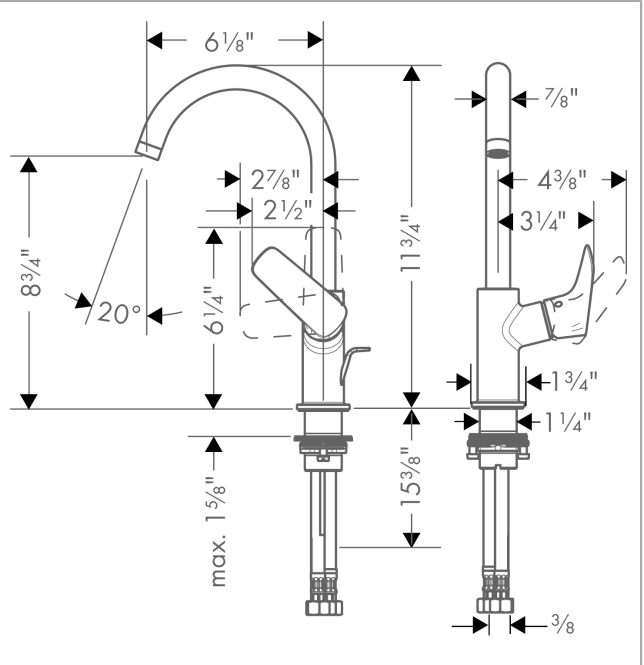

Logis

Single-Hole Faucet 210 with Swivel Spout and Pop-Up Drain, 1.2 GPM

Finishes : **chrome** Part no. : **71130001**

Description

Features

- Swivel range 120°
- Aerated spray
- Flow: 1.2 GPM (4.5 L/Min)
- Ceramic cartridge
- Includes pop-up drain

Item details

List Price \$ 284.00

Technology

Compliance

Product image

Scale drawing

Logis

Single-Hole Faucet 210 with Swivel Spout and Pop-Up Drain, 1.2 GPM

Finishes : **chrome** Part no. : **71130001**

Exploded drawing

Year of production: >07/16

Logis

Single-Hole Faucet 210 with Swivel Spout and Pop-Up Drain, 1.2 GPM

Finishes : **chrome** Part no. : **71130001**

Spare parts list

Year of production: >07/16

Pos.	Description	Part no.	Price	PU
1	spout cpl.	95494000	-	1
2	O-ring 11x2	98127000	-	1
3	aerator M18x1 (4,5 l/min)	92884000	-	1
4	handle	92245000	-	1
5	screw cover	96338000	-	1
6	flange	95493000	-	1
7	O-ring 24x2	98388000	-	1
8	nut	95178000	-	1
9	cartridge, assy	95973001	-	1
10	locking screw for handle	95140000	-	1
11	seal	98865000	-	1
12	screw cover	95181000	-	1
13	flat seal	98749000	-	1
14	fixing set (Ø 32)	13961000	-	1
15	connection hose 18½" M8x0,75 3/8"	96321001	-	1
16	O-ring 7x1,5	98422000	-	1
17	pull rod	96657000	-	1
a	pop up waste	88509000	-	1
b	lever arm 340mm (ball-Ø12mm)	96324000	-	1
c	lever collar	92849000	-	1