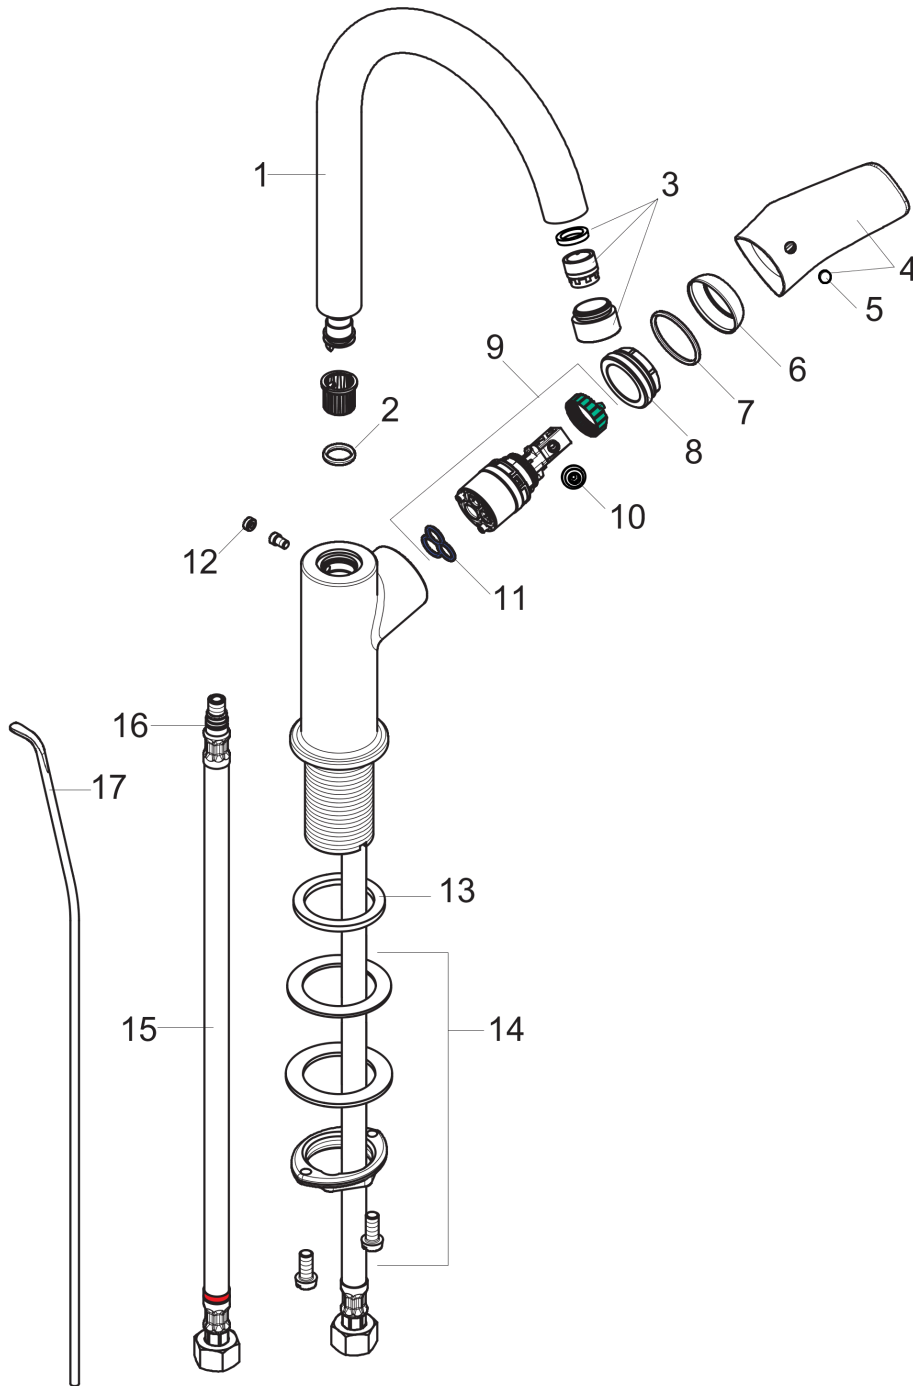

Logis

Single-Hole Faucet 210 with Swivel Spout and Pop-Up Drain, 1.2 GPM

Finishes : **chrome** Part no. : **71130001**

Description

Features

- Swivel range 120°
- Aerated spray
- Flow: 1.2 GPM (4.5 L/Min)
- Ceramic cartridge
- Includes pop-up drain

Item details

List Price \$ 284.00

Technology

Compliance

Product image

Scale drawing

Logis

Single-Hole Faucet 210 with Swivel Spout and Pop-Up Drain, 1.2 GPM

Finishes : **chrome** Part no. : **71130001**

Exploded drawing

Year of production: >07/16

Logis

Single-Hole Faucet 210 with Swivel Spout and Pop-Up Drain, 1.2 GPM

Finishes : **chrome** Part no. : **71130001**

Spare parts list

Year of production: >07/16

Pos.	Description	Part no.	Price	PU
1	spout cpl.	95494000	-	1
2	O-ring 11x2	98127000	-	1
3	aerator M18x1 (4,5 l/min)	92884000	-	1
4	handle	92245000	-	1
5	screw cover	96338000	-	1
6	flange	95493000	-	1
7	O-ring 24x2	98388000	-	1
8	nut	95178000	-	1
9	cartridge, assy	95973001	-	1
10	locking screw for handle	95140000	-	1
11	seal	98865000	-	1
12	screw cover	95181000	-	1
13	flat seal	98749000	-	1
14	fixing set (Ø 32)	13961000	-	1
15	connection hose 18½" M8x0,75 3/8"	96321001	-	1
16	O-ring 7x1,5	98422000	-	1
17	pull rod	96657000	-	1
a	pop up waste	88509000	-	1
b	lever arm 340mm (ball-Ø12mm)	96324000	-	1
c	lever collar	92849000	-	1