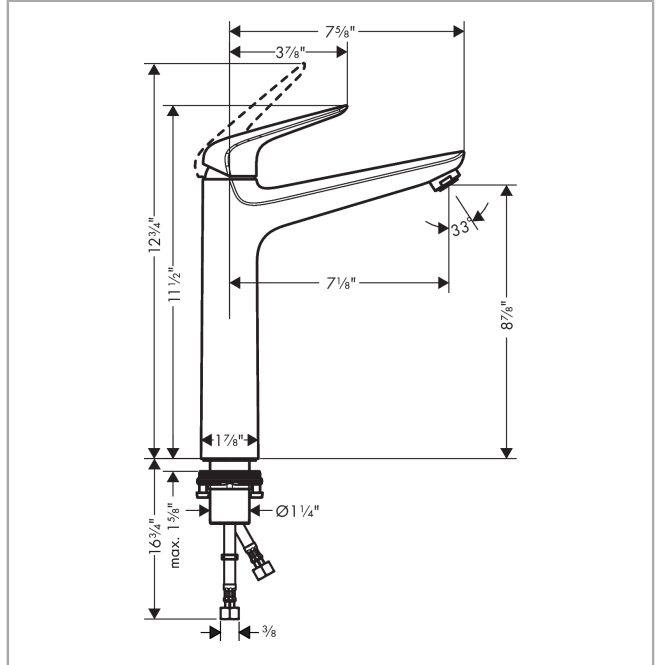

**Focus N**  
**Single-Hole Faucet 230, 1.2 GPM**  
 Finishes : **chrome** Part no. : **71124001**

**Description**

**Features**

- Aerated spray
- Flow: 1.2 GPM (4.5 L/Min)
- Ceramic cartridge

**Item details**

List Price \$ 209.00

**Technology**

**Compliance**

**Product image**

**Scale drawing**

**Focus N**  
**Single-Hole Faucet 230, 1.2 GPM**  
 Finishes : **chrome** Part no. : **71124001**

Exploded drawing

Year of production: >01/18

**Focus N****Single-Hole Faucet 230, 1.2 GPM**Finishes : **chrome** Part no. : **71124001****Spare parts list**

Year of production: &gt;01/18

Pos.	Description	Part no.	Price	PU
1	screw cover	96338000	-	1
2	nut	97209000	-	1
3	cartridge, assy	95646001	-	1
4	locking screw for handle	95140000	-	1
5	seal	95008000	-	1
6	adapter for cartridge	98750000	-	1
7	O-Ring 30x2	98186000	-	1
8	O-ring 35x2	92604000	-	1
9	flat seal	98749000	-	1
10	fixing set (Ø 32)	13961000	-	1
11	lever collar	97548000	-	1
12	connection hose 23½" M8x0,75 3/8"	98600001	-	1
13	aerator M24x1 (4,5 l/min)	92877000	-	1
14	flange	97406000	-	1
a	handle	93192000	-	1