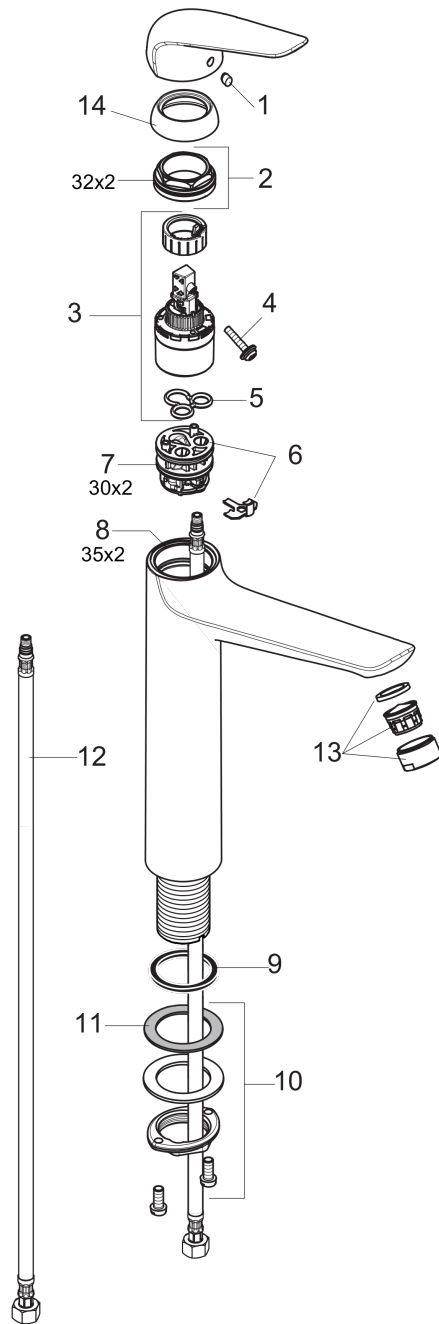

**Focus N**  
**Single-Hole Faucet 230, 1.2 GPM**  
 Finishes : **chrome** Part no. : **71124001**

**Description**

**Features**

- Aerated spray
- Flow: 1.2 GPM (4.5 L/Min)
- Ceramic cartridge

**Item details**

List Price \$ 209.00

**Technology**

**Compliance**

**Product image**

**Scale drawing**

**Focus N**  
**Single-Hole Faucet 230, 1.2 GPM**  
 Finishes : **chrome** Part no. : **71124001**

Exploded drawing

Year of production: >01/18

**Focus N****Single-Hole Faucet 230, 1.2 GPM**Finishes : **chrome** Part no. : **71124001****Spare parts list**

Year of production: &gt;01/18

Pos.	Description	Part no.	Price	PU
1	screw cover	96338000	-	1
2	nut	97209000	-	1
3	cartridge, assy	95646001	-	1
4	locking screw for handle	95140000	-	1
5	seal	95008000	-	1
6	adapter for cartridge	98750000	-	1
7	O-Ring 30x2	98186000	-	1
8	O-ring 35x2	92604000	-	1
9	flat seal	98749000	-	1
10	fixing set (Ø 32)	13961000	-	1
11	lever collar	97548000	-	1
12	connection hose 23½" M8x0,75 3/8"	98600001	-	1
13	aerator M24x1 (4,5 l/min)	92877000	-	1
14	flange	97406000	-	1
a	handle	93192000	-	1