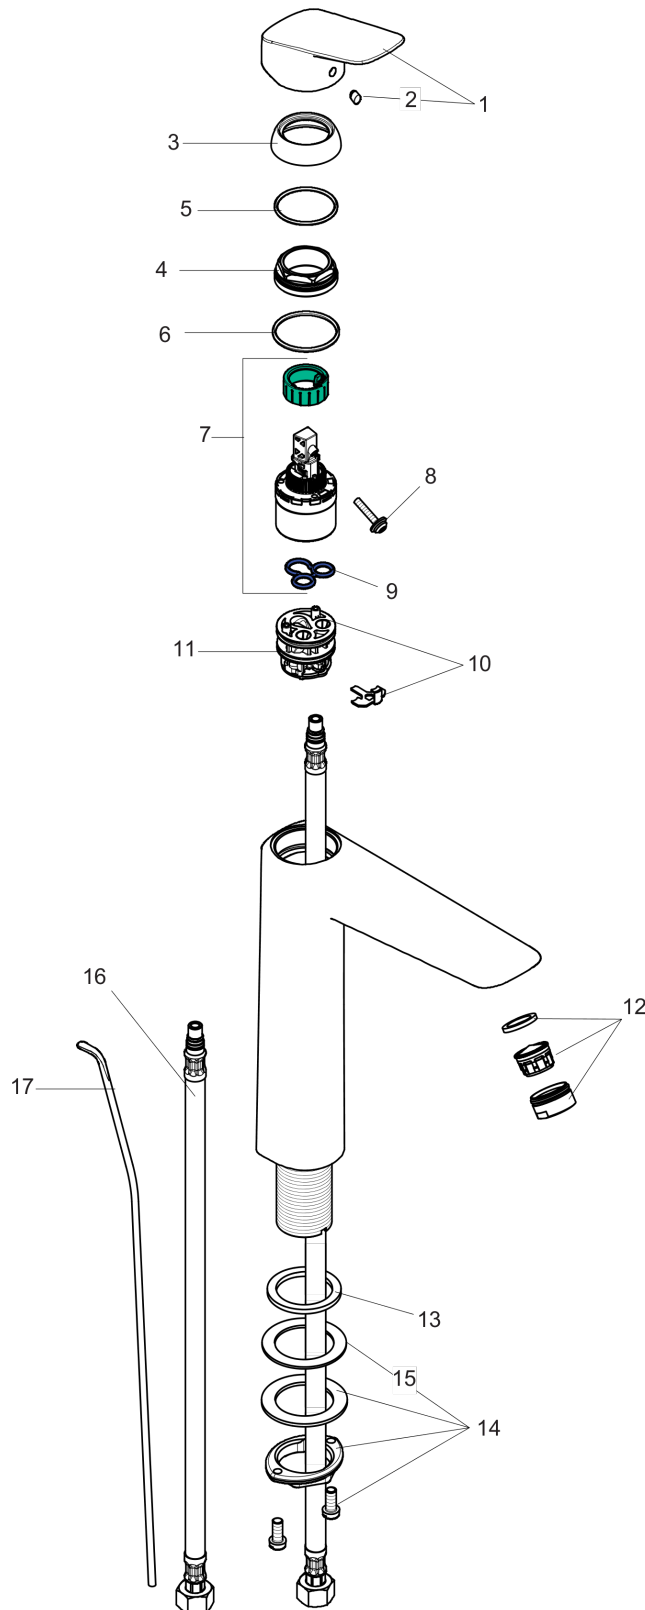

**Logis**  
**Single-Hole Faucet 190 with Pop-Up Drain, 1.2 GPM**  
 Finishes : **chrome**    Part no. : **71090001**

**Exploded drawing**

Year of production: >07/16

### Single-Hole Faucet 190 with Pop-Up Drain, 1.2 GPM

Finishes : **chrome** Part no. : **71090001**

## Spare parts list

Year of production: >07/16

Pos.	Description	Part no.	Price	PU
1	handle	92224000	-	1
2	screw cover	96338000	-	1
3	flange	97406000	-	1
4	nut	97209000	-	1
5	O-Ring 32x2	98193000	-	1
6	O-ring 35x2	92604000	-	1
7	cartridge, assy	95646001	-	1
8	locking screw for handle	95140000	-	1
9	seal	95008000	-	1
10	adapter for cartridge	98750000	-	1
11	O-Ring 30x2	98186000	-	1
12	aerator M24x1 (4,5 l/min)	92879000	-	1
13	flat seal	98749000	-	1
14	fixing set (Ø 32)	13961000	-	1
15	lever collar	97548000	-	1
16	connection hose 35½" M8x0,75 3/8"	96316001	-	1
17	pull rod	96657000	-	1
a	pop up waste	88509000	-	1
b	lever arm 340mm (ball-Ø12mm)	96324000	-	1