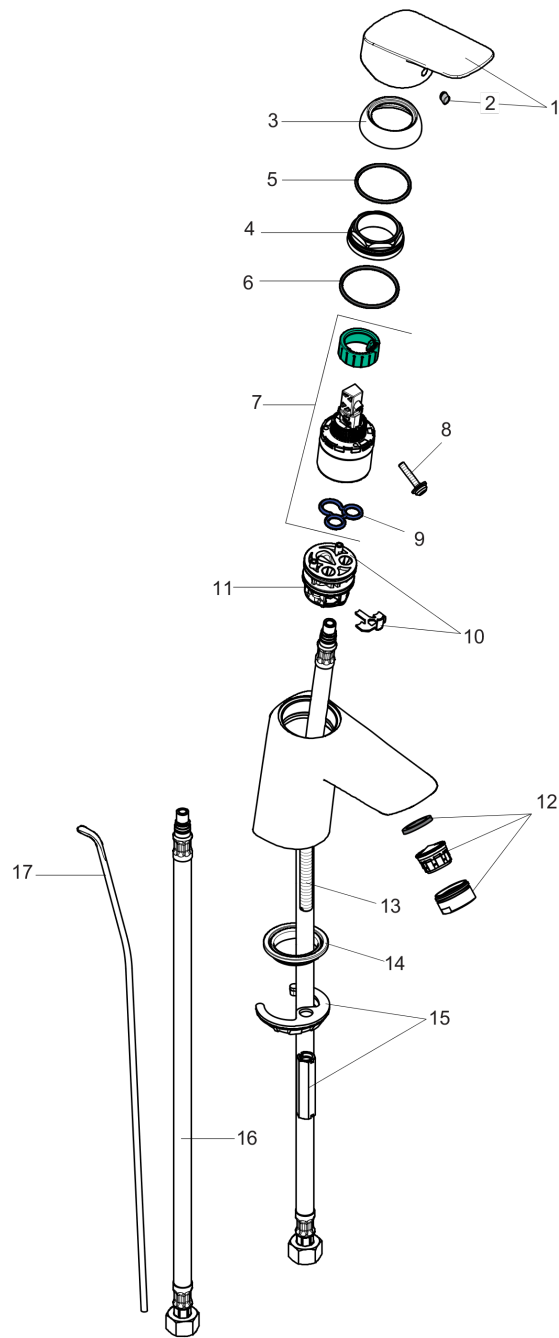

Logis

Single-Hole Faucet 70 with Pop-Up Drain, 1.2 GPM

Finishes : **brushed nickel** Part no. : **71070821**

Description

Features

- Aerated spray
- Flow: 1.2 GPM (4.5 L/Min)
- Ceramic cartridge
- Includes pop-up drain

Item details

List Price \$ 227.00

Technology

Compliance

Product image

Scale drawing

Logis
Single-Hole Faucet 70 with Pop-Up Drain, 1.2 GPM
 Finishes : **brushed nickel** Part no. : **71070821**

Exploded drawing

Year of production: >07/16

Logis**Single-Hole Faucet 70 with Pop-Up Drain, 1.2 GPM**Finishes : **brushed nickel** Part no. : **71070821****Spare parts list**

Year of production: >07/16

Pos.	Description	Part no.	Price	PU
1	handle	92224820	-	1
2	screw cover	96338000	-	1
3	flange	97406820	-	1
4	nut	97209000	-	1
5	O-Ring 32x2	98193000	-	1
6	O-ring 35x2	92604000	-	1
7	cartridge, assy	95646001	-	1
8	locking screw for handle	95140000	-	1
9	seal	95008000	-	1
10	adapter for cartridge	98750000	-	1
11	O-Ring 30x2	98186000	-	1
12	aerator M24x1 (4,5 l/min)	92879820	-	1
13	screw M8 x 68	97736000	-	1
14	seal	97608000	-	1
15	fixing set	96016000	-	1
16	connection hose 18½" M8x0,75 3/8"	96321001	-	1
17	pull rod	96657820	-	1
a	pop up waste	88509820	-	1