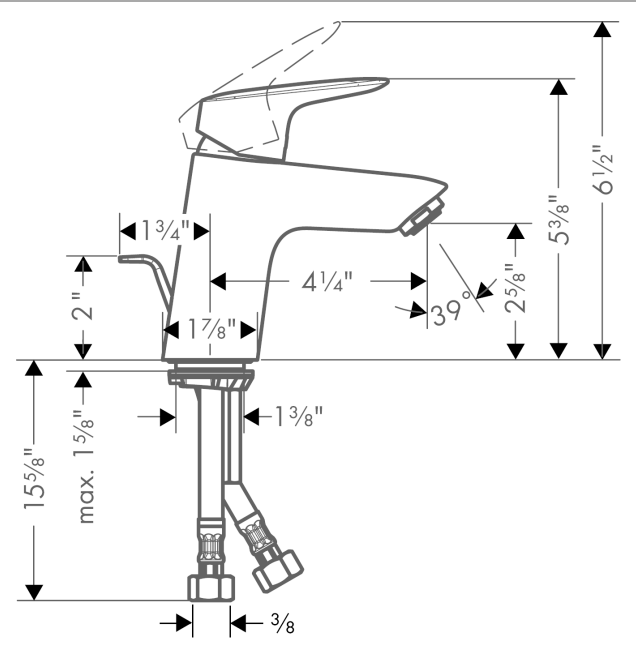

Logis

Single-Hole Faucet 70 with Pop-Up Drain, 1.2 GPM

Finishes : **brushed nickel** Part no. : **71070821**

Description

Features

- Aerated spray
- Flow: 1.2 GPM (4.5 L/Min)
- Ceramic cartridge
- Includes pop-up drain

Item details

List Price \$ 227.00

Technology

Compliance

Product image

Scale drawing

Logis
Single-Hole Faucet 70 with Pop-Up Drain, 1.2 GPM
 Finishes : **brushed nickel** Part no. : **71070821**

Exploded drawing

Year of production: >07/16

Logis**Single-Hole Faucet 70 with Pop-Up Drain, 1.2 GPM**Finishes : **brushed nickel** Part no. : **71070821****Spare parts list**

Year of production: >07/16

Pos.	Description	Part no.	Price	PU
1	handle	92224820	-	1
2	screw cover	96338000	-	1
3	flange	97406820	-	1
4	nut	97209000	-	1
5	O-Ring 32x2	98193000	-	1
6	O-ring 35x2	92604000	-	1
7	cartridge, assy	95646001	-	1
8	locking screw for handle	95140000	-	1
9	seal	95008000	-	1
10	adapter for cartridge	98750000	-	1
11	O-Ring 30x2	98186000	-	1
12	aerator M24x1 (4,5 l/min)	92879820	-	1
13	screw M8 x 68	97736000	-	1
14	seal	97608000	-	1
15	fixing set	96016000	-	1
16	connection hose 18½" M8x0,75 3/8"	96321001	-	1
17	pull rod	96657820	-	1
a	pop up waste	88509820	-	1