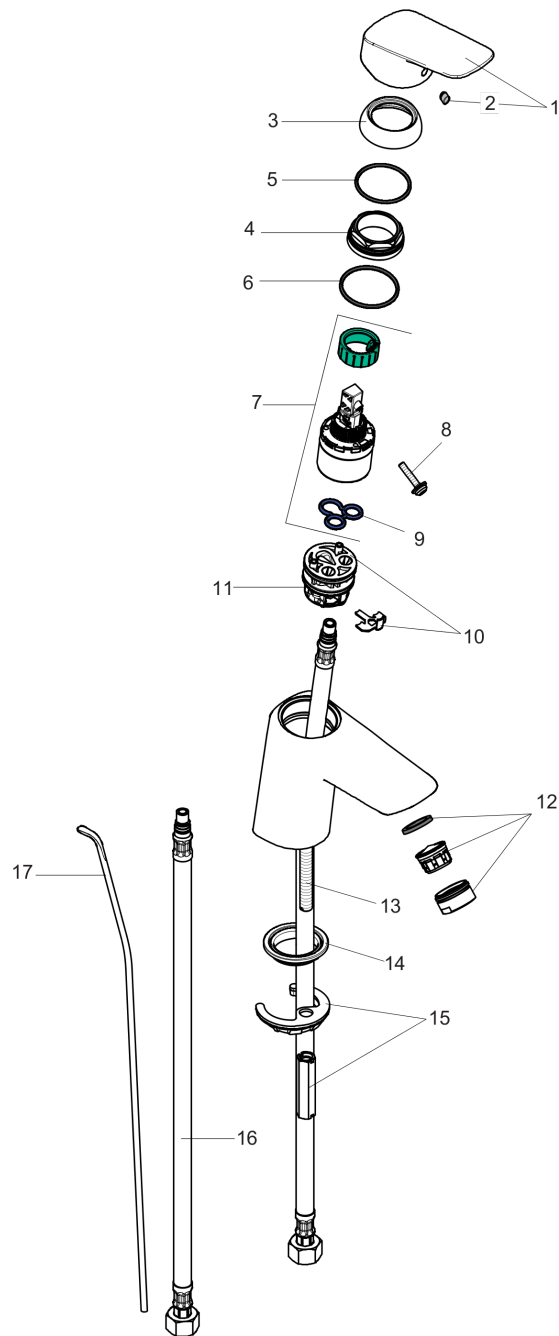

Logis

Single-Hole Faucet 70 with Pop-Up Drain, 1.2 GPM

Finishes : **chrome** Part no. : **71070001**

Description

Features

- Aerated spray
- Flow: 1.2 GPM (4.5 L/Min)
- Ceramic cartridge
- Includes pop-up drain

Item details

List Price \$ 181.00

Technology

Compliance

Product image

Scale drawing

Logis
Single-Hole Faucet 70 with Pop-Up Drain, 1.2 GPM
 Finishes : **chrome** Part no. : **71070001**

Exploded drawing

Year of production: >07/16

Logis

Single-Hole Faucet 70 with Pop-Up Drain, 1.2 GPM

Finishes : **chrome** Part no. : **71070001**

Spare parts list

Year of production: >07/16

Pos.	Description	Part no.	Price	PU
1	handle	92224000	-	1
2	screw cover	96338000	-	1
3	flange	97406000	-	1
4	nut	97209000	-	1
5	O-Ring 32x2	98193000	-	1
6	O-ring 35x2	92604000	-	1
7	cartridge, assy	95646001	-	1
8	locking screw for handle	95140000	-	1
9	seal	95008000	-	1
10	adapter for cartridge	98750000	-	1
11	O-Ring 30x2	98186000	-	1
12	aerator M24x1 (4,5 l/min)	92879000	-	1
13	screw M8 x 68	97736000	-	1
14	seal	97608000	-	1
15	fixing set	96016000	-	1
16	connection hose 18½" M8x0,75 3/8"	96321001	-	1
17	pull rod	96657000	-	1
a	pop up waste	88509000	-	1