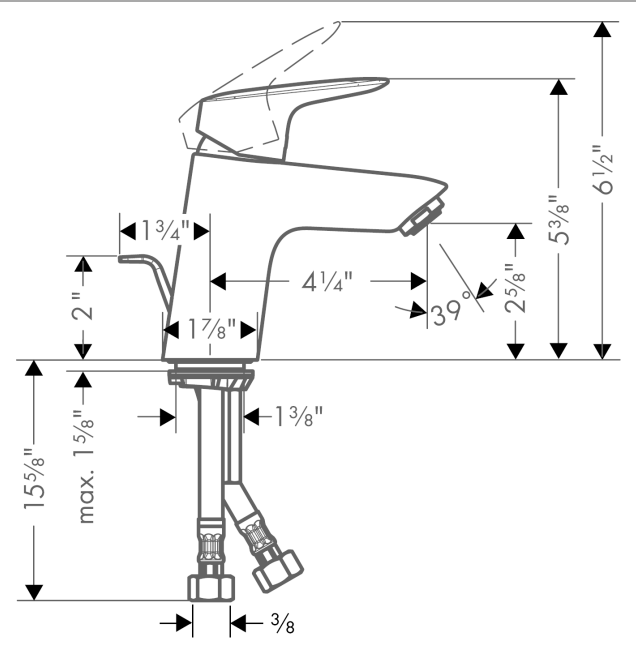

Logis

Single-Hole Faucet 70 with Pop-Up Drain, 1.2 GPM

Finishes : **chrome** Part no. : **71070001**

Description

Features

- Aerated spray
- Flow: 1.2 GPM (4.5 L/Min)
- Ceramic cartridge
- Includes pop-up drain

Item details

List Price \$ 181.00

Technology

Compliance

Product image

Scale drawing

Logis
Single-Hole Faucet 70 with Pop-Up Drain, 1.2 GPM
 Finishes : **chrome** Part no. : **71070001**

Exploded drawing

Year of production: >07/16

Logis

Single-Hole Faucet 70 with Pop-Up Drain, 1.2 GPM

Finishes : **chrome** Part no. : **71070001**

Spare parts list

Year of production: >07/16

Pos.	Description	Part no.	Price	PU
1	handle	92224000	-	1
2	screw cover	96338000	-	1
3	flange	97406000	-	1
4	nut	97209000	-	1
5	O-Ring 32x2	98193000	-	1
6	O-ring 35x2	92604000	-	1
7	cartridge, assy	95646001	-	1
8	locking screw for handle	95140000	-	1
9	seal	95008000	-	1
10	adapter for cartridge	98750000	-	1
11	O-Ring 30x2	98186000	-	1
12	aerator M24x1 (4,5 l/min)	92879000	-	1
13	screw M8 x 68	97736000	-	1
14	seal	97608000	-	1
15	fixing set	96016000	-	1
16	connection hose 18½" M8x0,75 3/8"	96321001	-	1
17	pull rod	96657000	-	1
a	pop up waste	88509000	-	1