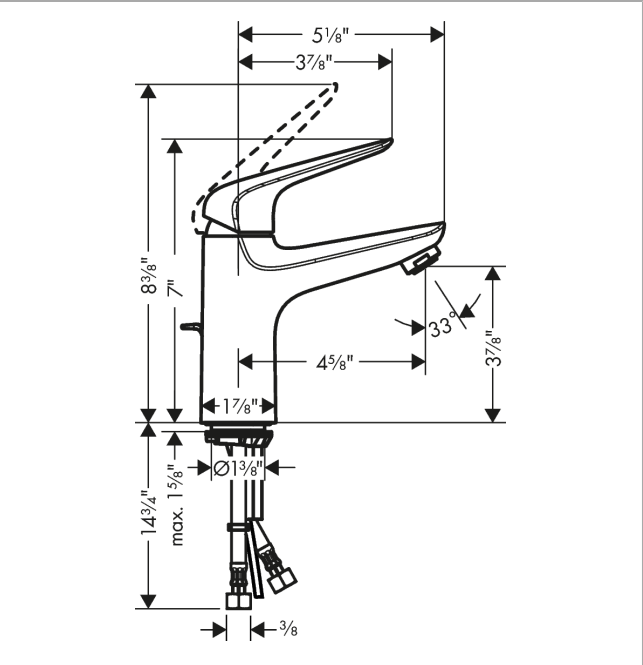

Focus N
Single-Hole Faucet 100 with Pop-Up Drain, 0.5 GPM
 Finishes : **chrome** Part no. : **71035001**

Description

Features

- Aerated spray
- Flow: 0.50 GPM (1.9 L/Min)
- Ceramic cartridge
- Includes pop-up drain

Item details

List Price \$ 189.00

Technology

Compliance

Product image

Scale drawing

Focus N
Single-Hole Faucet 100 with Pop-Up Drain, 0.5 GPM
 Finishes : **chrome** Part no. : **71035001**

Exploded drawing

Year of production: >07/18

Focus N

Single-Hole Faucet 100 with Pop-Up Drain, 0.5 GPM

Finishes : **chrome** Part no. : **71035001**

Spare parts list

Year of production: >07/18

Pos.	Description	Part no.	Price	PU
1	screw cover	96338000	-	1
2	nut	97209000	-	1
3	O-Ring 32x2	98193000	-	1
4	cartridge, assy	95646001	-	1
5	locking screw for handle	95140000	-	1
6	seal	95008000	-	1
7	adapter for cartridge	98750000	-	1
8	O-Ring 30x2	98186000	-	1
9	O-ring 35x2	92604000	-	1
10	screw M8 x 68	97736000	-	1
11	seal Ø 42	98722000	-	1
12	fixing set	96016000	-	1
13	connection hose 23½" M8x0,75 3/8"	98600001	-	1
14	flange	97406000	-	1
15	pull rod	96657000	-	1
a	pop up waste	88509000	-	1
b	handle	93192000	-	1
c	aerator M24x1 (1,9 l/min)	92300000	-	1