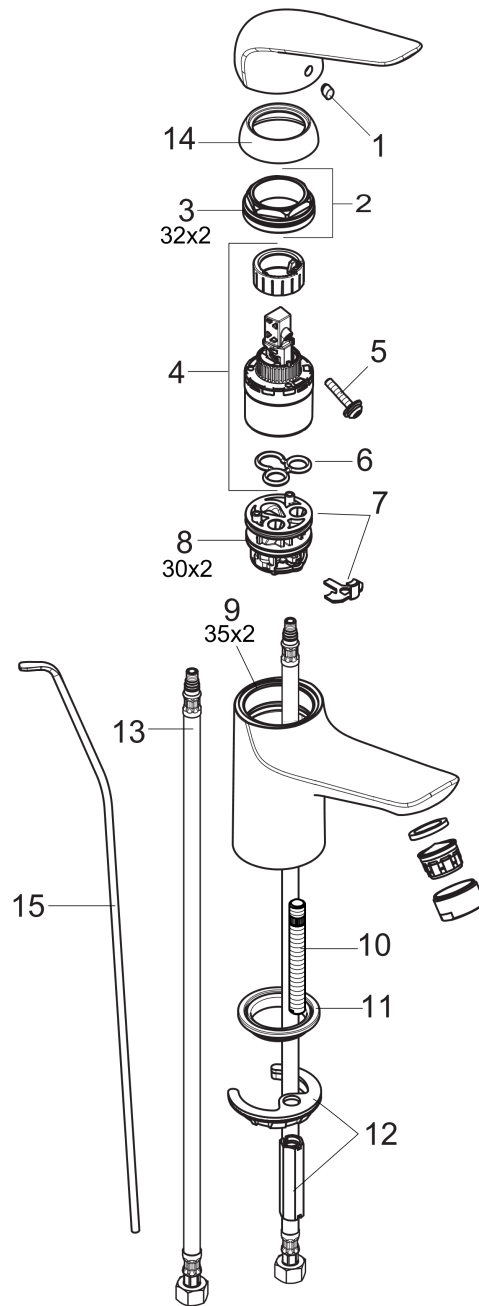

Focus N
Single-Hole Faucet 100 with Pop-Up Drain, 0.5 GPM
 Finishes : **chrome** Part no. : **71035001**

Description

Features

- Aerated spray
- Flow: 0.50 GPM (1.9 L/Min)
- Ceramic cartridge
- Includes pop-up drain

Item details

List Price \$ 189.00

Technology

Compliance

Product image

Scale drawing

Focus N
Single-Hole Faucet 100 with Pop-Up Drain, 0.5 GPM
 Finishes : **chrome** Part no. : **71035001**

Exploded drawing

Year of production: >07/18

Focus N

Single-Hole Faucet 100 with Pop-Up Drain, 0.5 GPM

Finishes : **chrome** Part no. : **71035001**

Spare parts list

Year of production: >07/18

Pos.	Description	Part no.	Price	PU
1	screw cover	96338000	-	1
2	nut	97209000	-	1
3	O-Ring 32x2	98193000	-	1
4	cartridge, assy	95646001	-	1
5	locking screw for handle	95140000	-	1
6	seal	95008000	-	1
7	adapter for cartridge	98750000	-	1
8	O-Ring 30x2	98186000	-	1
9	O-ring 35x2	92604000	-	1
10	screw M8 x 68	97736000	-	1
11	seal Ø 42	98722000	-	1
12	fixing set	96016000	-	1
13	connection hose 23½" M8x0,75 3/8"	98600001	-	1
14	flange	97406000	-	1
15	pull rod	96657000	-	1
a	pop up waste	88509000	-	1
b	handle	93192000	-	1
c	aerator M24x1 (1,9 l/min)	92300000	-	1