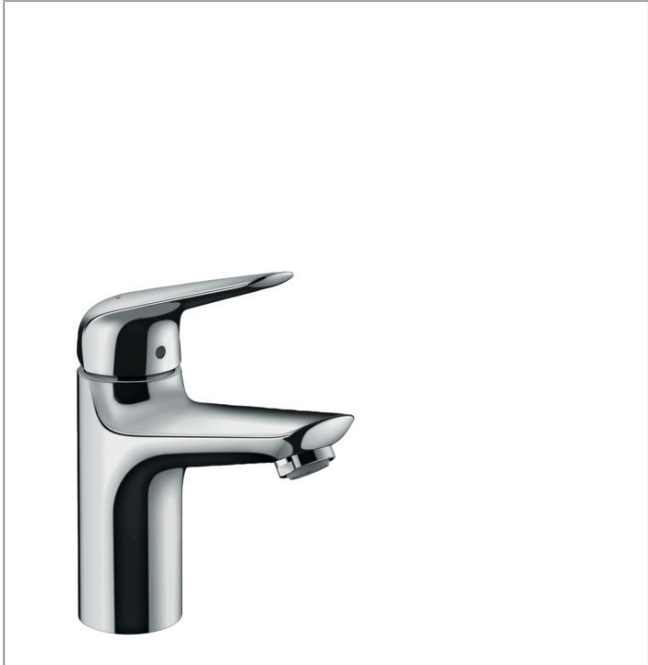

Focus N
Single-Hole Faucet 100 with Pop-Up Drain, 0.5 GPM
 Finishes : **chrome** Part no. : **71035001**

Description

Features

- Aerated spray
- Flow: 0.50 GPM (1.9 L/Min)
- Ceramic cartridge
- Includes pop-up drain

Item details

List Price \$ 189.00

Technology

Compliance

Product image

Scale drawing

Focus N
Single-Hole Faucet 100 with Pop-Up Drain, 0.5 GPM
 Finishes : **chrome** Part no. : **71035001**

Exploded drawing

Year of production: >07/18

Focus N

Single-Hole Faucet 100 with Pop-Up Drain, 0.5 GPM

Finishes : **chrome** Part no. : **71035001**

Spare parts list

Year of production: >07/18

Pos.	Description	Part no.	Price	PU
1	screw cover	96338000	-	1
2	nut	97209000	-	1
3	O-Ring 32x2	98193000	-	1
4	cartridge, assy	95646001	-	1
5	locking screw for handle	95140000	-	1
6	seal	95008000	-	1
7	adapter for cartridge	98750000	-	1
8	O-Ring 30x2	98186000	-	1
9	O-ring 35x2	92604000	-	1
10	screw M8 x 68	97736000	-	1
11	seal Ø 42	98722000	-	1
12	fixing set	96016000	-	1
13	connection hose 23½" M8x0,75 3/8"	98600001	-	1
14	flange	97406000	-	1
15	pull rod	96657000	-	1
a	pop up waste	88509000	-	1
b	handle	93192000	-	1
c	aerator M24x1 (1,9 l/min)	92300000	-	1