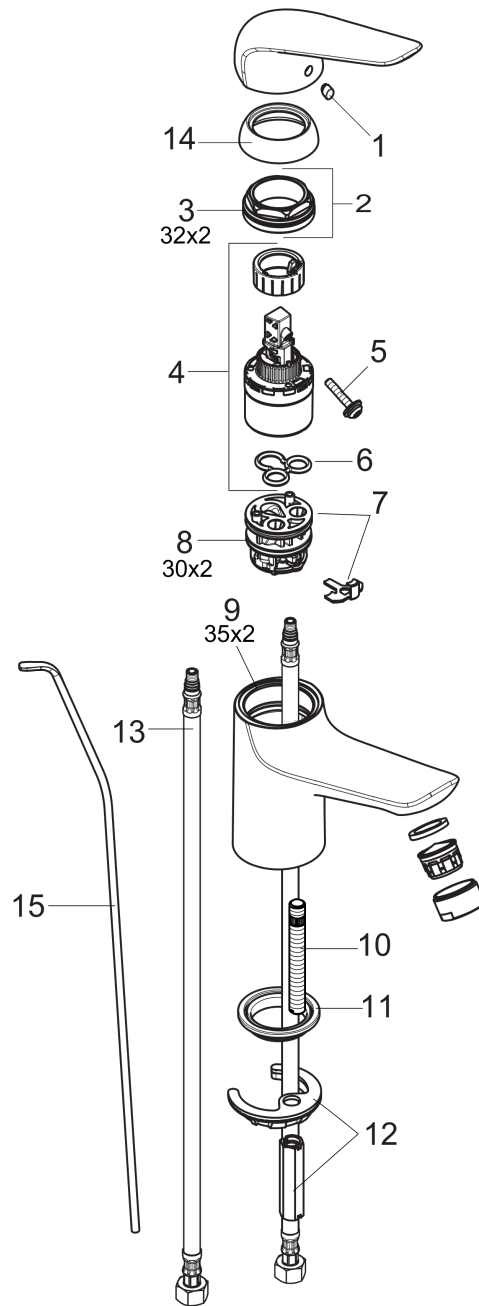

Focus N
Single-Hole Faucet 100 with Pop-Up Drain, 1.2 GPM
 Finishes : **chrome** Part no. : **71030001**

Description

Features

- Aerated spray
- Flow: 1.2 GPM (4.5 L/Min)
- Ceramic cartridge
- Includes pop-up drain

Item details

List Price \$ 189.00

Technology

Compliance

Product image

Scale drawing

Focus N
Single-Hole Faucet 100 with Pop-Up Drain, 1.2 GPM
 Finishes : **chrome** Part no. : **71030001**

Exploded drawing

Year of production: >07/18

Focus N

Single-Hole Faucet 100 with Pop-Up Drain, 1.2 GPM

Finishes : **chrome** Part no. : **71030001**

Spare parts list

Year of production: >07/18

Pos.	Description	Part no.	Price	PU
1	screw cover	96338000	-	1
2	nut	97209000	-	1
3	O-Ring 32x2	98193000	-	1
4	cartridge, assy	95646001	-	1
5	locking screw for handle	95140000	-	1
6	seal	95008000	-	1
7	adapter for cartridge	98750000	-	1
8	O-Ring 30x2	98186000	-	1
9	O-ring 35x2	92604000	-	1
10	screw M8 x 68	97736000	-	1
11	seal Ø 42	98722000	-	1
12	fixing set	96016000	-	1
13	connection hose 23½" M8x0,75 3/8"	98600001	-	1
14	flange	97406000	-	1
15	pull rod	96657000	-	1
a	pop up waste	88509000	-	1
b	handle	93192000	-	1
c	aerator M24x1 (4,5 l/min)	92877000	-	1