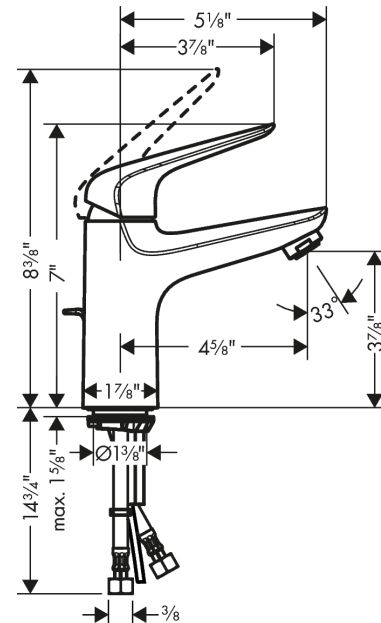

Focus N
Single-Hole Faucet 100 with Pop-Up Drain, 1.2 GPM
 Finishes : **chrome** Part no. : **71030001**

Description

Features

- Aerated spray
- Flow: 1.2 GPM (4.5 L/Min)
- Ceramic cartridge
- Includes pop-up drain

Item details

List Price \$ 189.00

Technology

Compliance

Product image

Scale drawing

Focus N
Single-Hole Faucet 100 with Pop-Up Drain, 1.2 GPM
 Finishes : **chrome** Part no. : **71030001**

Exploded drawing

Year of production: >07/18

Focus N

Single-Hole Faucet 100 with Pop-Up Drain, 1.2 GPM

Finishes : **chrome** Part no. : **71030001**

Spare parts list

Year of production: >07/18

Pos.	Description	Part no.	Price	PU
1	screw cover	96338000	-	1
2	nut	97209000	-	1
3	O-Ring 32x2	98193000	-	1
4	cartridge, assy	95646001	-	1
5	locking screw for handle	95140000	-	1
6	seal	95008000	-	1
7	adapter for cartridge	98750000	-	1
8	O-Ring 30x2	98186000	-	1
9	O-ring 35x2	92604000	-	1
10	screw M8 x 68	97736000	-	1
11	seal Ø 42	98722000	-	1
12	fixing set	96016000	-	1
13	connection hose 23½" M8x0,75 3/8"	98600001	-	1
14	flange	97406000	-	1
15	pull rod	96657000	-	1
a	pop up waste	88509000	-	1
b	handle	93192000	-	1
c	aerator M24x1 (4,5 l/min)	92877000	-	1