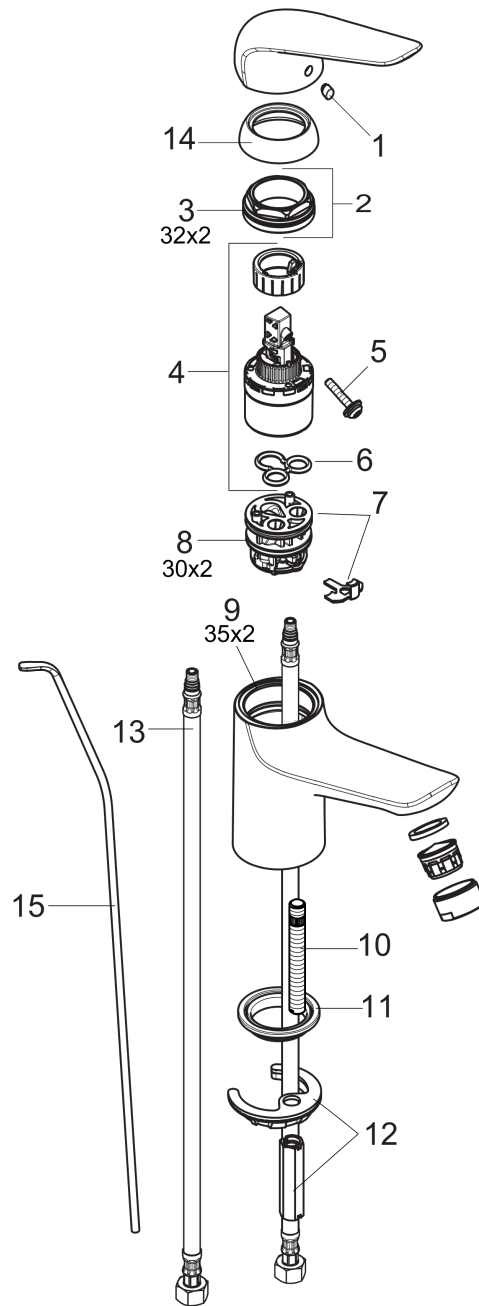

Focus N
Single-Hole Faucet 70 with Pop-Up Drain, 1.2 GPM
Finishes : **chrome** Part no. : **71020001**

Exploded drawing

Year of production: >07/18

Focus N

Single-Hole Faucet 70 with Pop-Up Drain, 1.2 GPM

Finishes : **chrome** Part no. : **71020001**

Spare parts list

Year of production: >07/18

Pos.	Description	Part no.	Price	PU
1	screw cover	96338000	-	1
2	nut	97209000	-	1
3	O-Ring 32x2	98193000	-	1
4	cartridge, assy	95646001	-	1
5	locking screw for handle	95140000	-	1
6	seal	95008000	-	1
7	adapter for cartridge	98750000	-	1
8	O-Ring 30x2	98186000	-	1
9	O-ring 35x2	92604000	-	1
10	screw M8 x 68	97736000	-	1
11	seal Ø 42	98722000	-	1
12	fixing set	96016000	-	1
13	connection hose 23½" M8x0,75 3/8"	98600001	-	1
14	flange	97406000	-	1
15	pull rod	96657000	-	1
a	pop up waste	88509000	-	1
b	handle	93192000	-	1
c	aerator M24x1 (4,5 l/min)	92877000	-	1