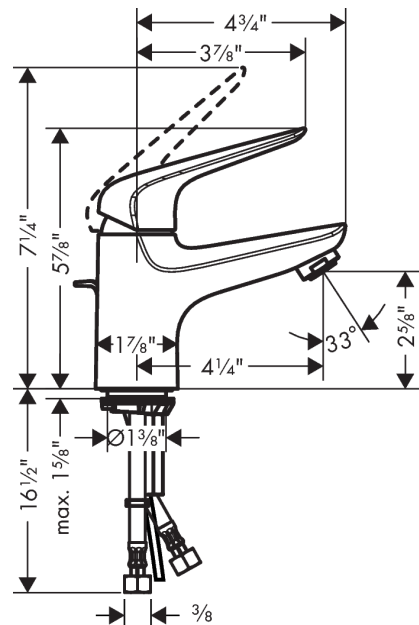

**Focus N**  
**Single-Hole Faucet 70 with Pop-Up Drain, 1.2 GPM**  
 Finishes : **chrome** Part no. : **71020001**

**Description**

**Features**

- Aerated spray
- Flow: 1.2 GPM (4.5 L/Min)
- Ceramic cartridge
- Includes pop-up drain

**Item details**

List Price \$ 169.00

**Technology**

**Compliance**

**Product image**

**Scale drawing**

**Focus N**  
**Single-Hole Faucet 70 with Pop-Up Drain, 1.2 GPM**  
 Finishes : **chrome** Part no. : **71020001**

### Single-Hole Faucet 70 with Pop-Up Drain, 1.2 GPM

Finishes : **chrome** Part no. : **71020001**

#### Spare parts list

Year of production: >07/18

| Pos. | Description                       | Part no. | Price | PU |
|------|-----------------------------------|----------|-------|----|
| 1    | screw cover                       | 96338000 | -     | 1  |
| 2    | nut                               | 97209000 | -     | 1  |
| 3    | O-Ring 32x2                       | 98193000 | -     | 1  |
| 4    | cartridge, assy                   | 95646001 | -     | 1  |
| 5    | locking screw for handle          | 95140000 | -     | 1  |
| 6    | seal                              | 95008000 | -     | 1  |
| 7    | adapter for cartridge             | 98750000 | -     | 1  |
| 8    | O-Ring 30x2                       | 98186000 | -     | 1  |
| 9    | O-ring 35x2                       | 92604000 | -     | 1  |
| 10   | screw M8 x 68                     | 97736000 | -     | 1  |
| 11   | seal Ø 42                         | 98722000 | -     | 1  |
| 12   | fixing set                        | 96016000 | -     | 1  |
| 13   | connection hose 23½" M8x0,75 3/8" | 98600001 | -     | 1  |
| 14   | flange                            | 97406000 | -     | 1  |
| 15   | pull rod                          | 96657000 | -     | 1  |
| a    | pop up waste                      | 88509000 | -     | 1  |
| b    | handle                            | 93192000 | -     | 1  |
| c    | aerator M24x1 (4,5 l/min)         | 92877000 | -     | 1  |