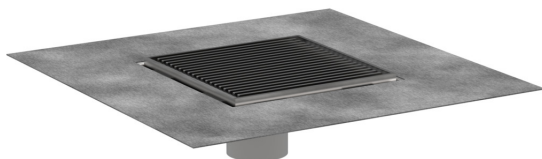

RainDrain Brilliance Boardwalk
Set 6"x 6" trim with height adjustable frame and rough
Product Finish: **Brushed Stainless Steel** Part no. : **56136801**

Description

Features

- Consists of: point drain, installation set, pre-assembled sealing membrane, grate removal tool
- Direction of outlet: vertical
- Easy to clean surface
- Easy adjustment to tile thickness with height adjustable frame (0.27– 0.7")
- Up to 42 l/min drainage capacity
- Where to use: new construction, renovation
- Floor thickness: up to 1.57"
- Grate removal tool allows easy removal of the trim
- With removable hair strainer
- Mounting type: free in the floor
- Grate material: Stainless Steel 304 (1.4301)
- Suitable for primary and secondary drainage

Technology

Compliance

Product image