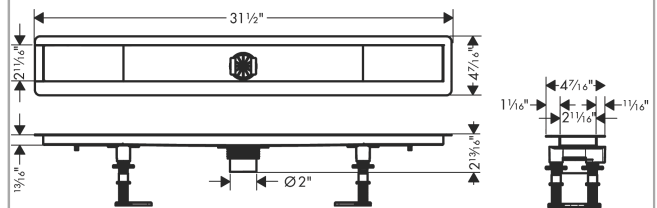

RainDrain

Rough 2" outlet 31 1/2" (800mm)

Product Finish: n.a. Part no. : 56012181

Description

Features

- Consists of: Stainless Steel drain, pre-assembled sealing membrane, height adjustment feet, hair catcher, tiling aid
- Suitable for all RainDrain Rock and RainDrain Match finish sets
- Where to use: new construction, renovation
- Minimal installation height: 0.98"
- Direction of outlet: vertical
- Connection: 1-sided
- Incl. height adjustment feet and tiling aid for installation
- with integrated slope
- Material installation set: Stainless Steel 304 (1.4301)

Compliance

Product image

Scale drawing

RainDrain
Rough 2" outlet 31 1/2" (800mm)
 Product Finish: n.a. Part no. : 56012181

Exploded drawing

Year of production: >03/23

1

2

3

4

5

6

RainDrain

Rough 2" outlet 31 1/2" (800mm)

Product Finish: n.a. Part no. : **56012181**

Spare parts list