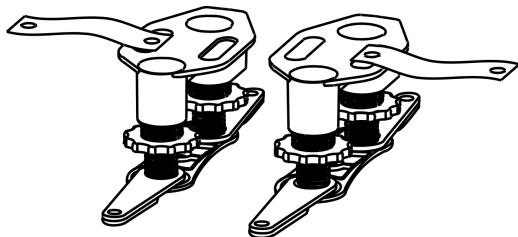

RainDrain

Rough 2" outlet 31 1/2" (800mm)

Product Finish: n.a. Part no. : 56012181

Description

Features

- Consists of: Stainless Steel drain, pre-assembled sealing membrane, height adjustment feet, hair catcher, tiling aid
- Suitable for all RainDrain Rock and RainDrain Match finish sets
- Where to use: new construction, renovation
- Minimal installation height: 0.98"
- Direction of outlet: vertical
- Connection: 1-sided
- Incl. height adjustment feet and tiling aid for installation
- with integrated slope
- Material installation set: Stainless Steel 304 (1.4301)

Compliance

Product image

Scale drawing

RainDrain
Rough 2" outlet 31 1/2" (800mm)
 Product Finish: n.a. Part no. : 56012181

Exploded drawing

Year of production: >03/23

1

2

3

4

5

6

RainDrain

Rough 2" outlet 31 1/2" (800mm)

Product Finish: n.a. Part no. : **56012181**

Spare parts list

Year of production: >03/23

Pos.	Description	Part no.	PC	PU
1	fixing angel	94324000	0	1
2	mounting kit	94384000	0	1
3	compensation set	94325000	0	1
4	mounting-set	94331000	0	1
5	plug	94332000	0	1
6	Dryphon	94326000	0	1
7	trap cpl.	94322000	0	1
8	trap cpl.	94323000	0	1
a	concealed item	01000180	0	1
b	concealed item	01001180	0	1