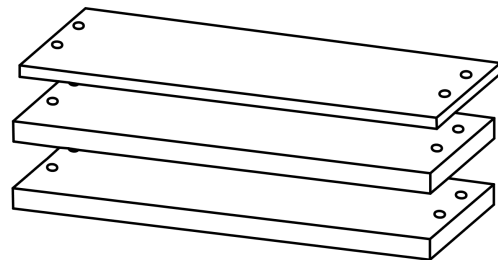

RainDrain

Rough 2" outlet 31 1/2" (800mm)

Product Finish: n.a. Part no. : 56012181

Description

Features

- Consists of: Stainless Steel drain, pre-assembled sealing membrane, height adjustment feet, hair catcher, tiling aid
- Suitable for all RainDrain Rock and RainDrain Match finish sets
- Where to use: new construction, renovation
- Minimal installation height: 0.98"
- Direction of outlet: vertical
- Connection: 1-sided
- Incl. height adjustment feet and tiling aid for installation
- with integrated slope
- Material installation set: Stainless Steel 304 (1.4301)

Compliance

Product image

Scale drawing

RainDrain
Rough 2" outlet 31 1/2" (800mm)
 Product Finish: n.a. Part no. : 56012181

Exploded drawing

Year of production: >03/23

1

2

3

4

5

6

RainDrain

Rough 2" outlet 31 1/2" (800mm)

Product Finish: n.a. Part no. : **56012181**

Spare parts list