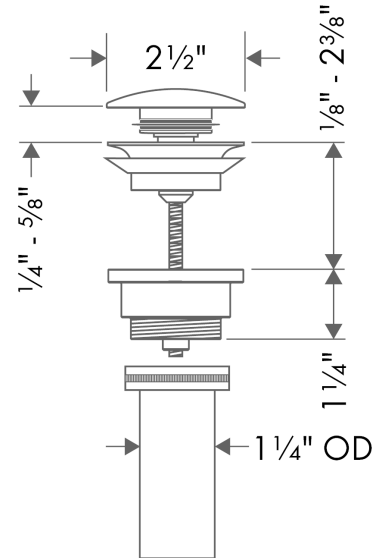

Drain for Sinks, Push-Open

Finishes : **chrome** Part no. : **50100101**

Description

Features

- Push-open
- For sinks with overflow

Item details

List Price \$ 85.00

Product image

Scale drawing

Drain for Sinks, Push-Open

Finishes : **chrome** Part no. : **50100101**

Exploded drawing

Year of production: >01/12

Drain for Sinks, Push-Open

Finishes : **chrome** Part no. : **50100101**

Spare parts list

Year of production: >01/12

Pos.	Description	Part no.	Price	PU
1	plug	97204000	-	1
2	seal	97205000	-	1
3	screw	98000000	-	1