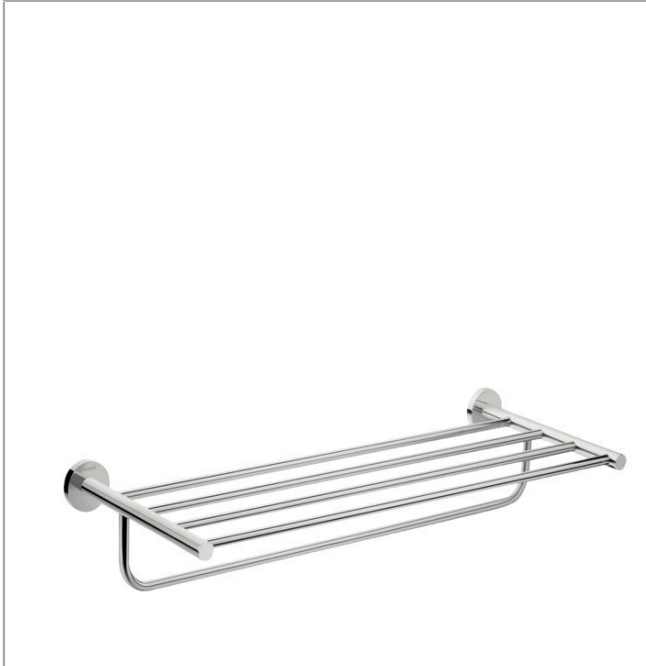

**Logis Universal
Towel Rack with Towel Bar**
 Finishes : **chrome** Part no. : **41720000**

Description

Features

- Metal holder
- Brass
- Wall-mounted

Product image

Scale drawing