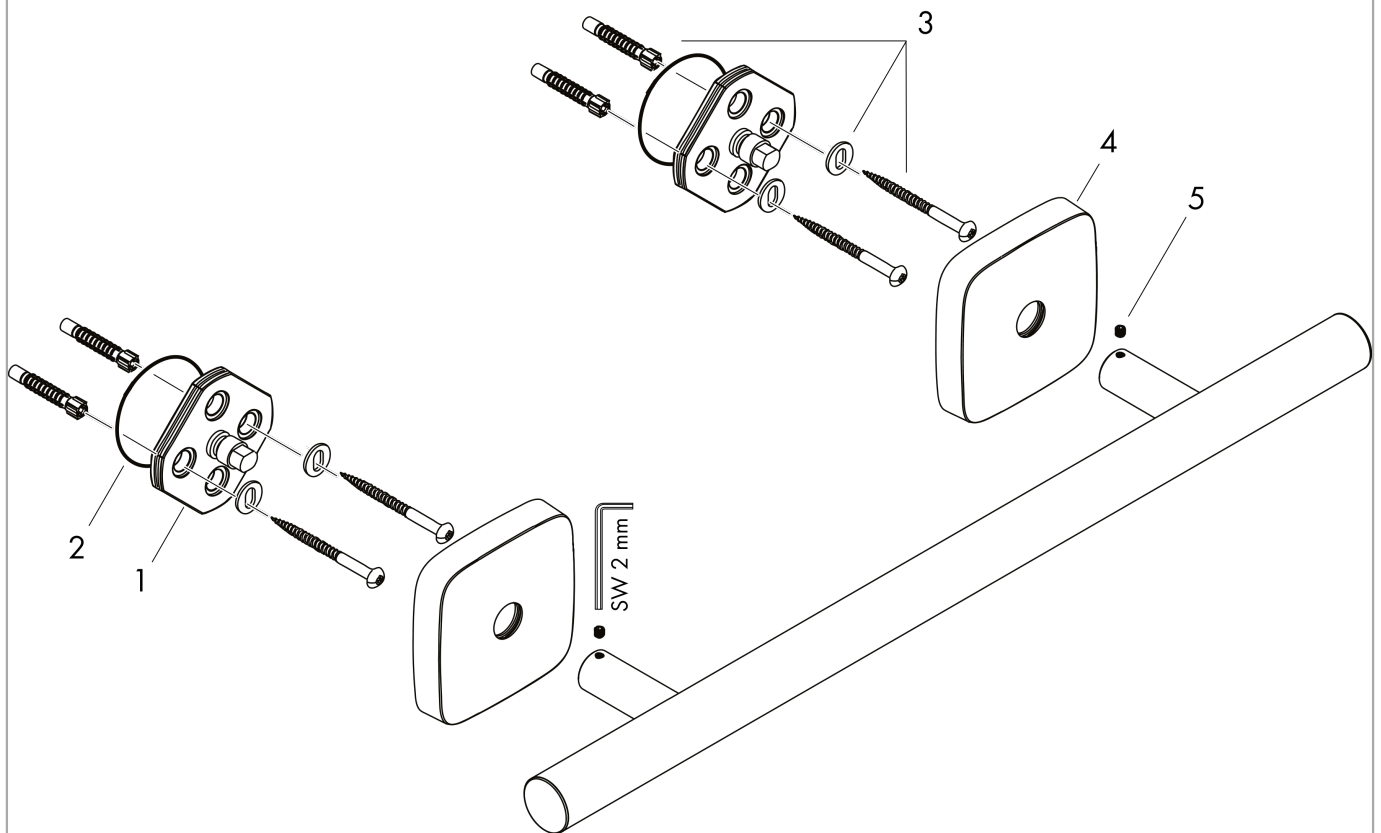

PuraVida

Towel Bar, 12"

Finishes : chrome Part no. : 41513000

Exploded drawing

Year of production: >07/09

PuraVida

Towel Bar, 12"

Finishes : **chrome** Part no. : **41513000**

Spare parts list

Year of production: >07/09

Pos.	Description	Part no.	Price	PU
1	support element	98539000	-	1
2	O-ring 45x2,5	98432000	-	1
3	mounting set	96179000	-	1
4	escutcheon	95373000	-	1
5	hollow set screw M4x4	98540000	-	1