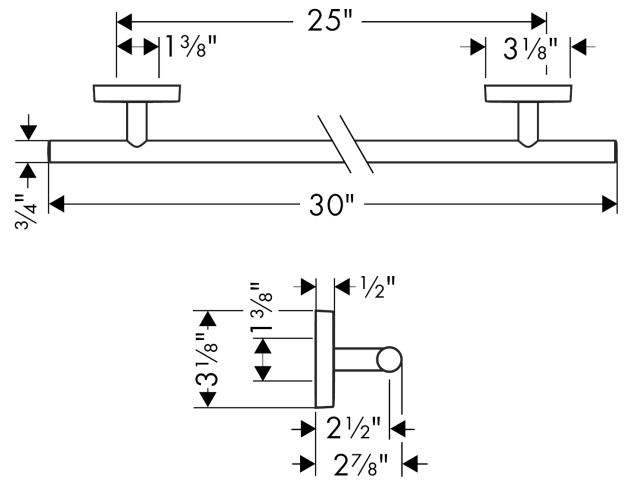

PuraVida

Towel Bar, 24"

Finishes : **chrome** Part no. : **41506000**

Description

Features

- Brass
- Wall-mounted
- Metal holder

Item details

List Price \$ 193.00

Compliance

Product image

Scale drawing

PuraVida

Towel Bar, 24"

Finishes : **chrome** Part no. : **41506000**

Exploded drawing

Year of production: >07/09

PuraVida

Towel Bar, 24"

Finishes : **chrome** Part no. : **41506000**

Spare parts list

Year of production: >07/09

Pos.	Description	Part no.	Price	PU
1	support element	98539000	-	1
2	O-ring 45x2,5	98432000	-	1
3	mounting set	96179000	-	1
4	escutcheon	95373000	-	1
5	hollow set screw M4x4	98540000	-	1