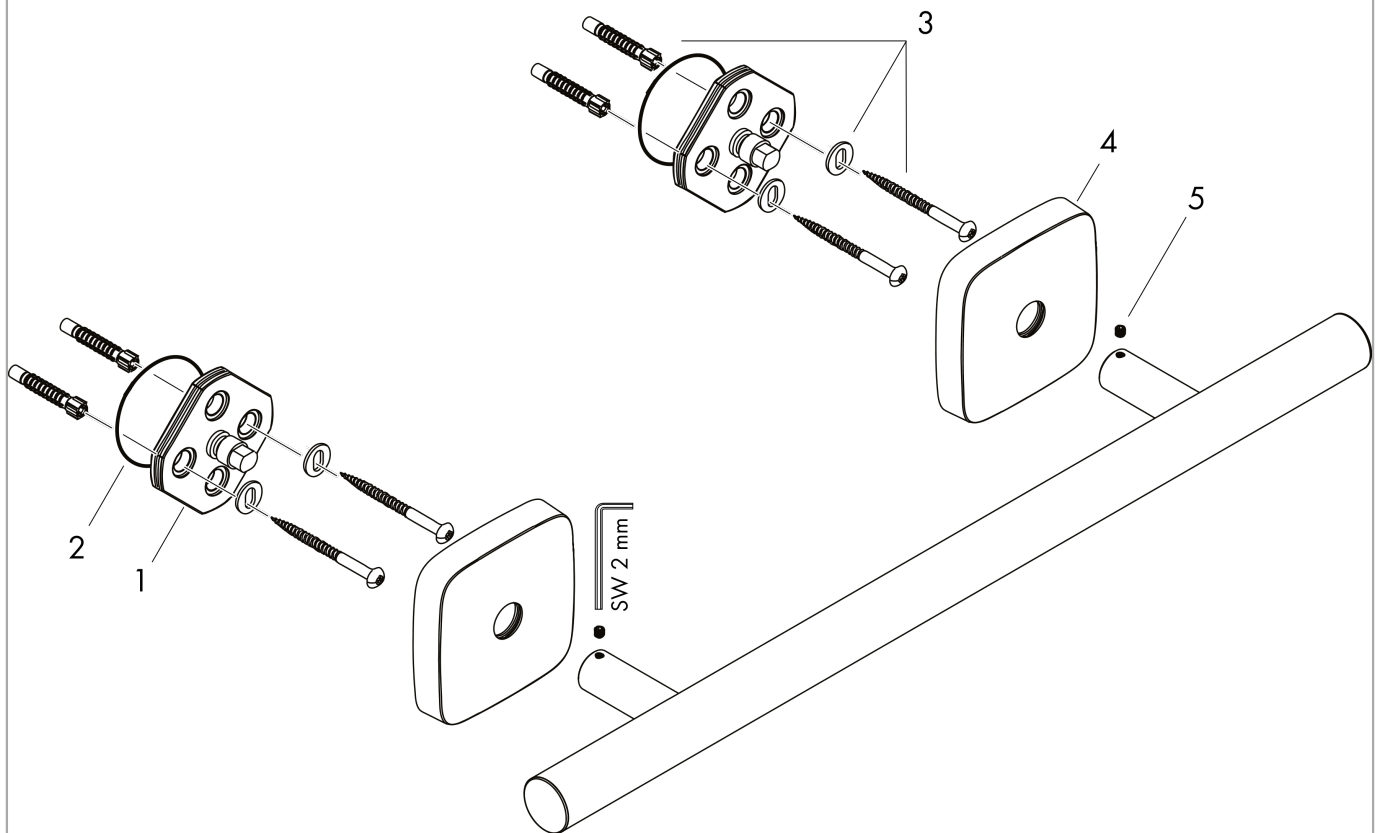

PuraVida

Towel Bar, 24"

Finishes : **chrome** Part no. : **41506000**

Description

Features

- Brass
- Wall-mounted
- Metal holder

Item details

List Price \$ 193.00

Compliance

Product image

Scale drawing

PuraVida

Towel Bar, 24"

Finishes : **chrome** Part no. : **41506000**

Exploded drawing

Year of production: >07/09

PuraVida

Towel Bar, 24"

Finishes : **chrome** Part no. : **41506000**

Spare parts list

Year of production: >07/09

Pos.	Description	Part no.	Price	PU
1	support element	98539000	-	1
2	O-ring 45x2,5	98432000	-	1
3	mounting set	96179000	-	1
4	escutcheon	95373000	-	1
5	hollow set screw M4x4	98540000	-	1