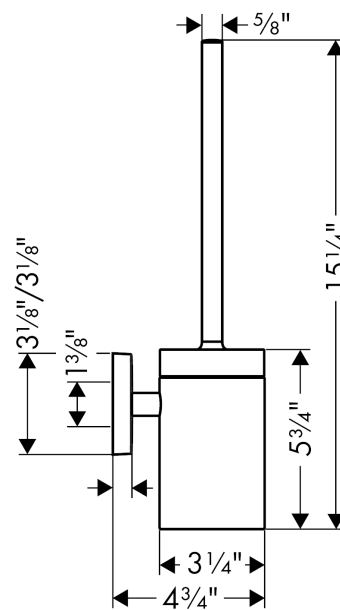

PuraVida
Toilet Brush with Holder
 Finishes : **chrome** Part no. : **41505000**

Description

Features

- Metal holder
- Brass, Ceramic
- Wall-mounted

Item details

List Price \$ 225.00

Compliance

Product image

Scale drawing

PuraVida
Toilet Brush with Holder
 Finishes : **chrome** Part no. : **41505000**

Exploded drawing

Year of production: >07/09

PuraVida

Toilet Brush with Holder

Finishes : **chrome** Part no. : **41505000**

Spare parts list

Year of production: >07/09

Pos.	Description	Part no.	Price	PU
1	O-ring 45x2,5	98432000	-	1
2	support element	98539000	-	1
3	mounting set	96179000	-	1
4	escutcheon	95374000	-	1
5	hollow set screw M4x4	98540000	-	1
6	ceramic cup on its own	98547000	-	1
7	stick with brush	95577000	-	1
8	WC-brush black	40068000	-	1