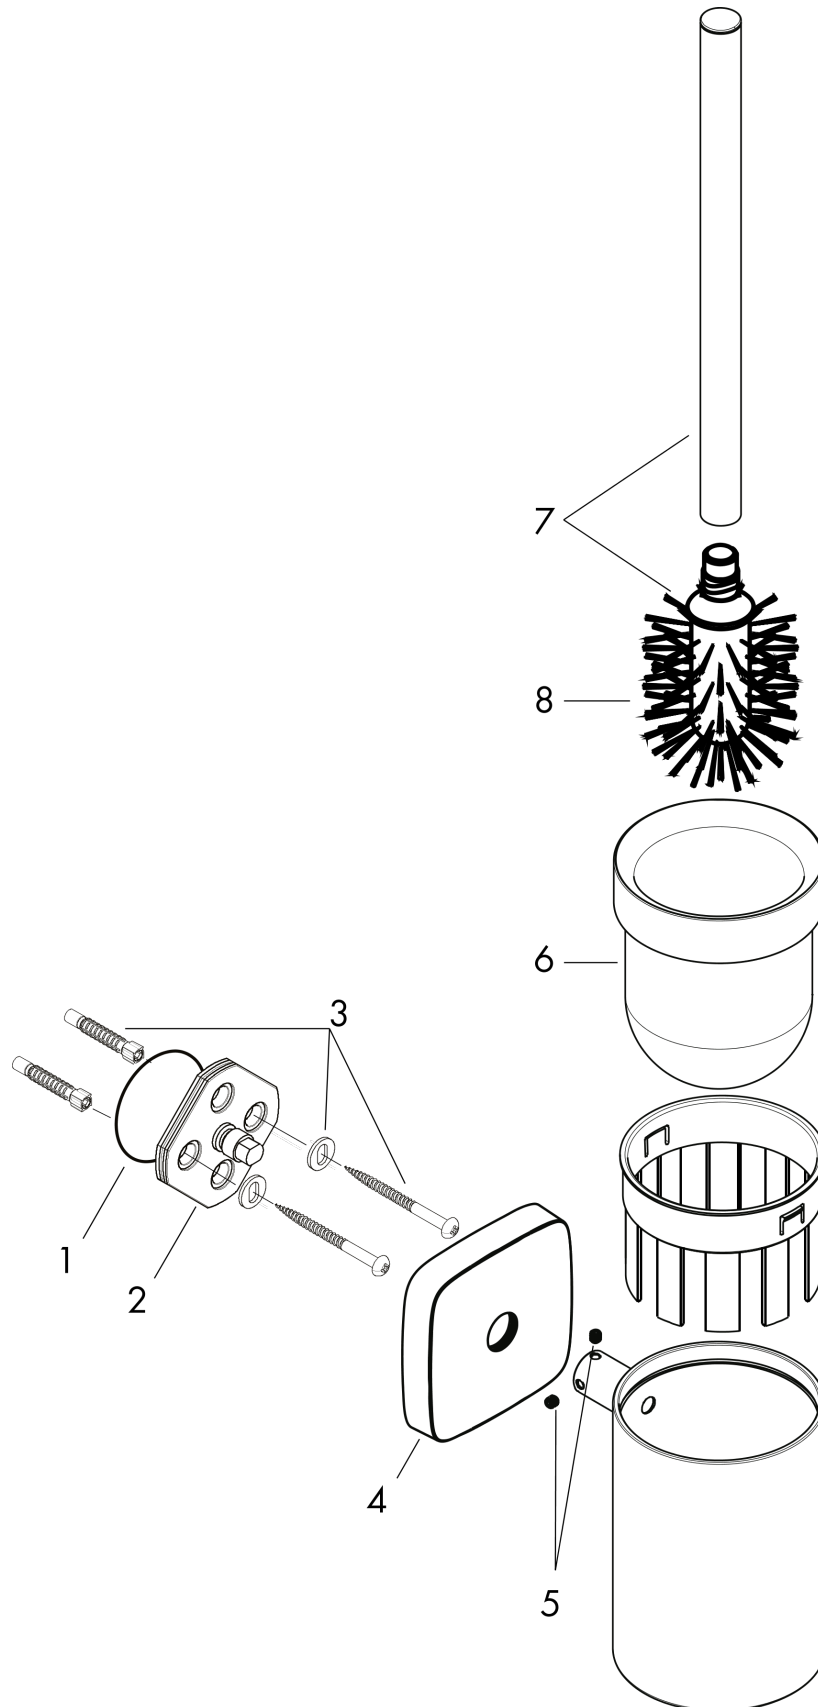

PuraVida
Toilet Brush with Holder
 Finishes : **chrome** Part no. : **41505000**

Description

Features

- Metal holder
- Brass, Ceramic
- Wall-mounted

Item details

List Price \$ 225.00

Compliance

Product image

Scale drawing

PuraVida
Toilet Brush with Holder
 Finishes : **chrome** Part no. : **41505000**

Exploded drawing

Year of production: >07/09

PuraVida

Toilet Brush with Holder

Finishes : **chrome** Part no. : **41505000**

Spare parts list

Year of production: >07/09

Pos.	Description	Part no.	Price	PU
1	O-ring 45x2,5	98432000	-	1
2	support element	98539000	-	1
3	mounting set	96179000	-	1
4	escutcheon	95374000	-	1
5	hollow set screw M4x4	98540000	-	1
6	ceramic cup on its own	98547000	-	1
7	stick with brush	95577000	-	1
8	WC-brush black	40068000	-	1