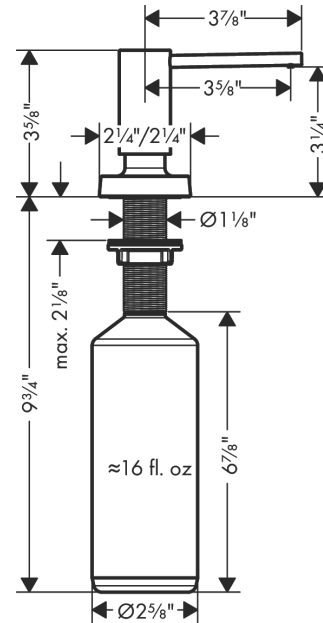

Soap Dispenser, Metris

Finishes : **steel optic** Part no. : **40468801**

Description

Features

- metal
- bottle capacity 16 oz
- 1 7/8" maximum counter depth

Item details

List Price \$ 96.00

Product image

Scale drawing

Soap Dispenser, Metris

Finishes : **steel optic** Part no. : **40468801**

Exploded drawing

Year of production: >01/19

Soap Dispenser, Metris

Finishes : **steel optic** Part no. : **40468801**

Spare parts list

Year of production: >01/19

Pos.	Description	Part no.	Price	PU
1	pump	93283800	-	1
2	bottle for lotion dispenser	93278000	-	1
3	escutcheon	93284800	-	1