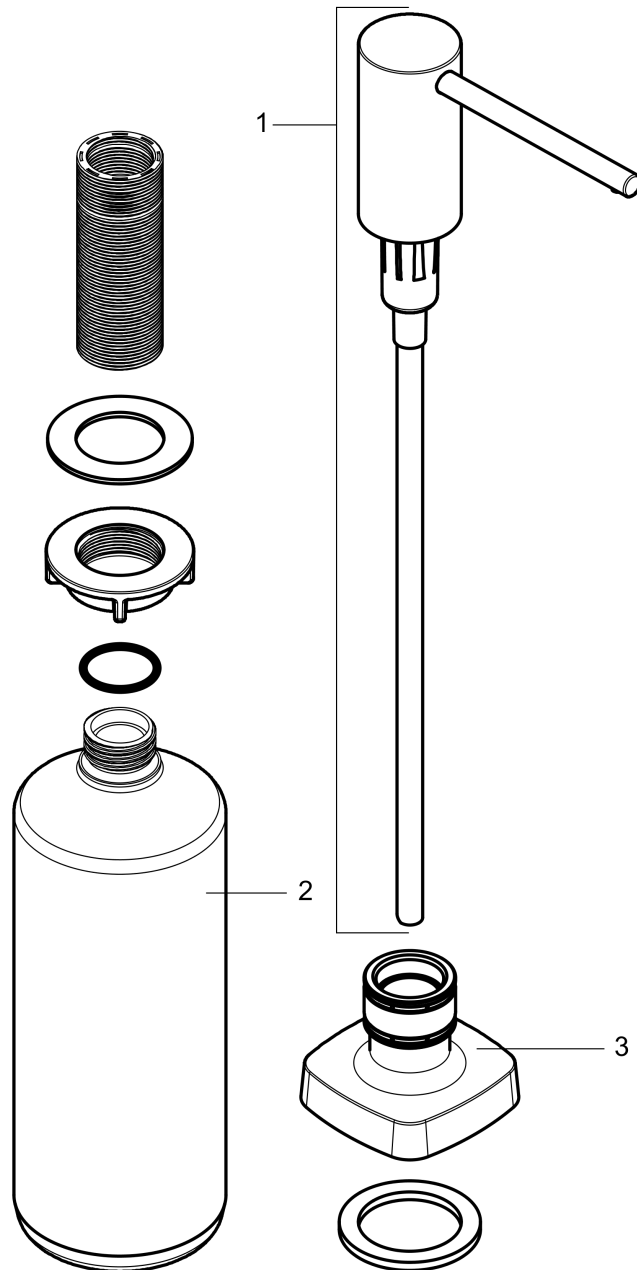

Soap Dispenser, Metris

Finishes : **steel optic** Part no. : **40468801**

Description

Features

- metal
- bottle capacity 16 oz
- 1 7/8" maximum counter depth

Item details

List Price \$ 96.00

Product image

Scale drawing

Soap Dispenser, Metris

Finishes : **steel optic** Part no. : **40468801**

Exploded drawing

Year of production: >01/19

Soap Dispenser, Metris

Finishes : **steel optic** Part no. : **40468801**

Spare parts list

Year of production: >01/19

Pos.	Description	Part no.	Price	PU
1	pump	93283800	-	1
2	bottle for lotion dispenser	93278000	-	1
3	escutcheon	93284800	-	1