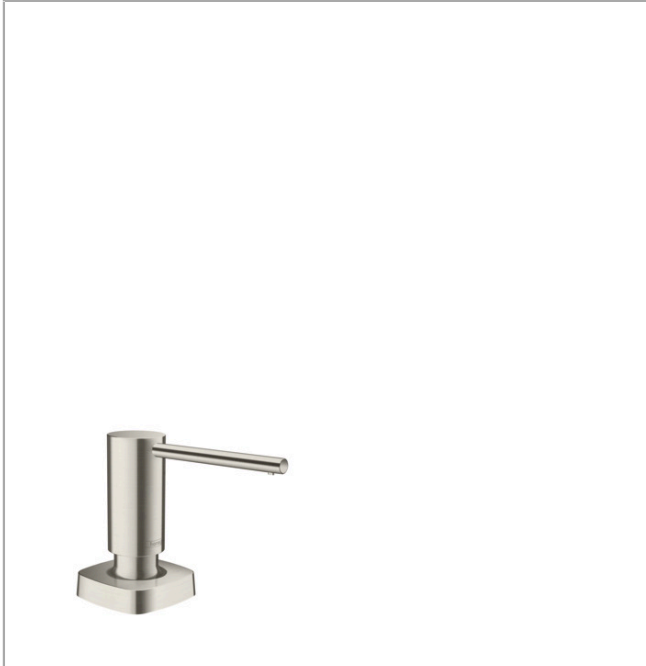

Soap Dispenser, Metris

Finishes : **steel optic** Part no. : **40468801**

Description

Features

- metal
- bottle capacity 16 oz
- 1 7/8" maximum counter depth

Item details

List Price \$ 96.00

Product image

Scale drawing

Soap Dispenser, Metris

Finishes : **steel optic** Part no. : **40468801**

Exploded drawing

Year of production: >01/19

Soap Dispenser, Metris

Finishes : **steel optic** Part no. : **40468801**

Spare parts list

Year of production: >01/19

Pos.	Description	Part no.	Price	PU
1	pump	93283800	-	1
2	bottle for lotion dispenser	93278000	-	1
3	escutcheon	93284800	-	1