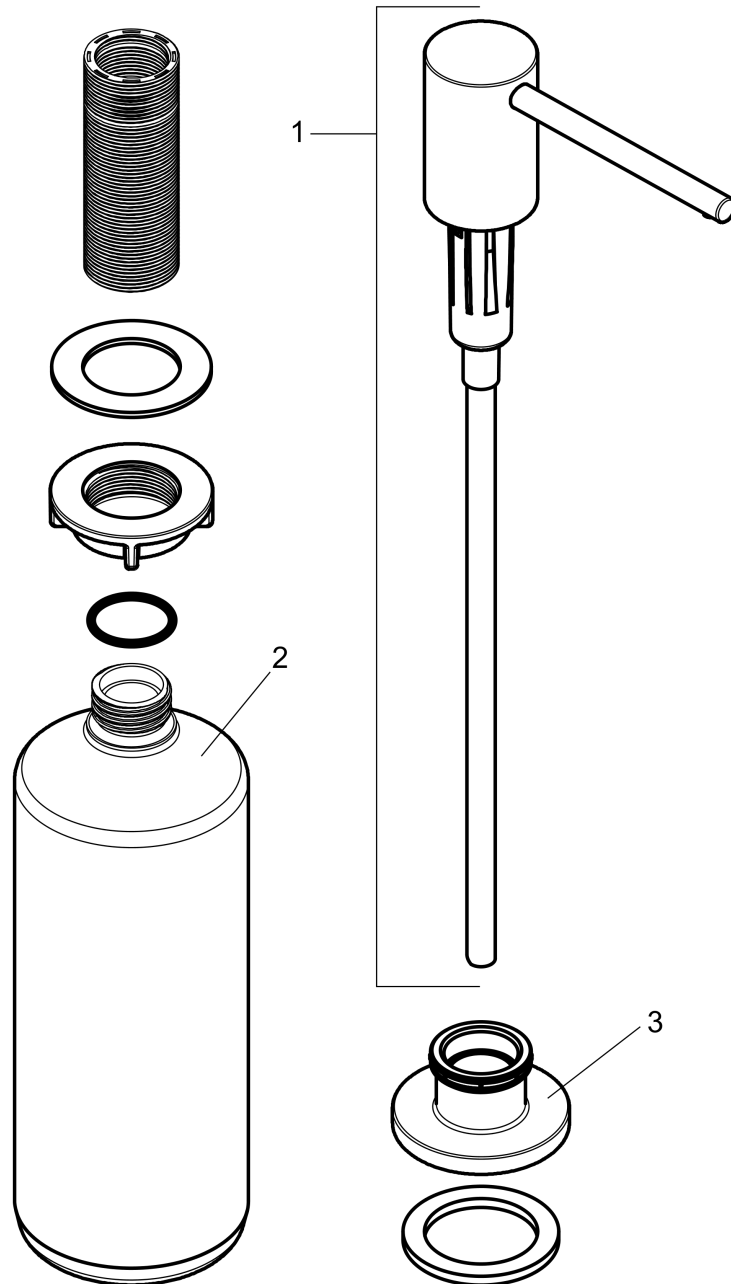

Soap Dispenser, Focus

Finishes : **steel optic** Part no. : **40438801**

Description

Features

- metal
- bottle capacity 16 oz
- 1 7/8" maximum counter depth

Item details

List Price \$ 72.00

Product image

Scale drawing

Soap Dispenser, Focus

Finishes : **steel optic** Part no. : **40438801**

Exploded drawing

Year of production: >01/19

Soap Dispenser, Focus

Finishes : **steel optic** Part no. : **40438801**

Spare parts list

Year of production: >01/19

Pos.	Description	Part no.	Price	PU
1	pump	93281800	-	1
2	bottle for lotion dispenser	93278000	-	1
3	escutcheon	93282800	-	1