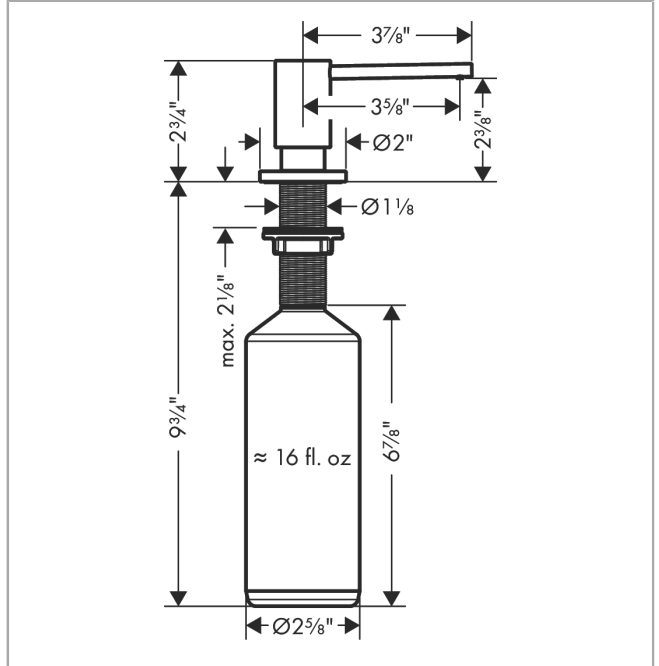

Soap Dispenser, Focus

Finishes : **steel optic** Part no. : **40438801**

Description

Features

- metal
- bottle capacity 16 oz
- 1 7/8" maximum counter depth

Item details

List Price \$ 72.00

Product image

Scale drawing

Soap Dispenser, Focus

Finishes : **steel optic** Part no. : **40438801**

Exploded drawing

Year of production: >01/19

Soap Dispenser, Focus

Finishes : **steel optic** Part no. : **40438801**

Spare parts list

Year of production: >01/19

Pos.	Description	Part no.	Price	PU
1	pump	93281800	-	1
2	bottle for lotion dispenser	93278000	-	1
3	escutcheon	93282800	-	1