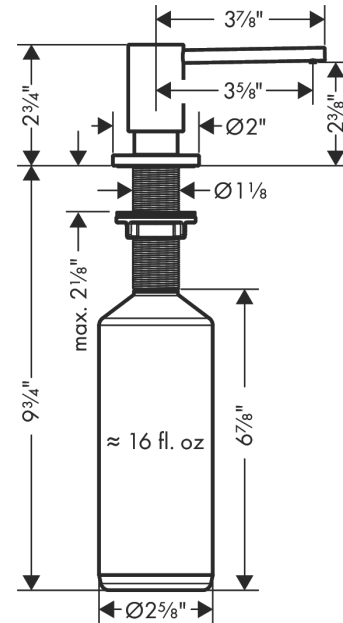

Soap Dispenser, Focus

Finishes : **chrome** Part no. : **40438001**

Description

Features

- metal
- bottle capacity 16 oz
- 1 7/8" maximum counter depth

Item details

List Price \$ 60.00

Product image

Scale drawing

Soap Dispenser, Focus

Finishes : **chrome** Part no. : **40438001**

Exploded drawing

Year of production: >01/19